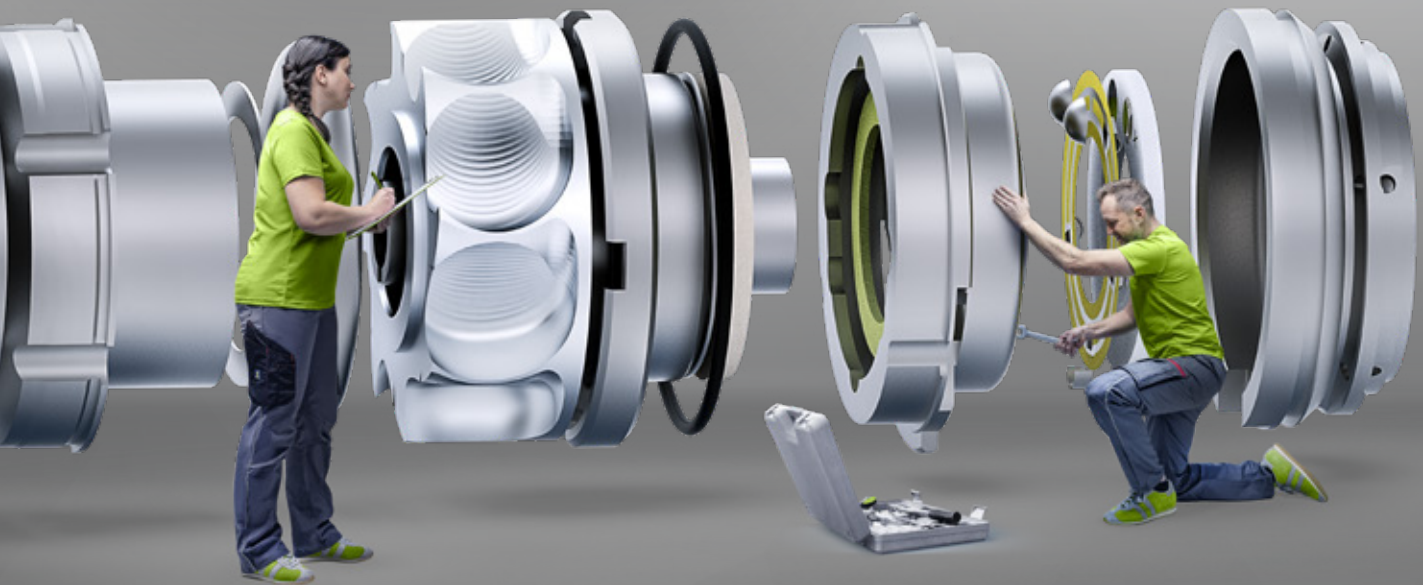

W&H Steri App

W&H Steri App is an advanced smartphone and tablet application that allows to control and monitor the status of the autoclaves in your dental clinic. Moreover, the app is able to scan and track dental instruments.

\$ 2,650.-
save up to \$ 714.-

proxEO^{TWIST}

**REAL PROS.
REAL INSIDERS.**

W&H ProService is the standard for maximum service quality in dental technology. Experience **W&H ProService**. Contact us and we will find your local service partner.