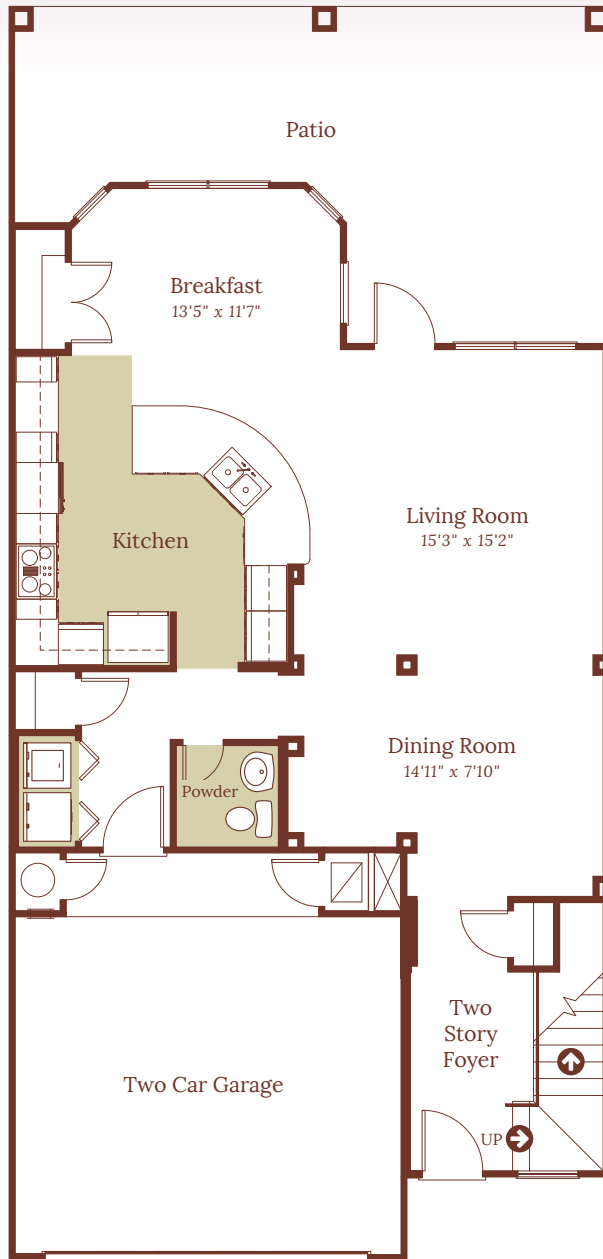

Tejado

2188 Square Feet ❁ 2 Bedroom ❁ 2 Bath ❁ Loft

First Floor

Second Floor