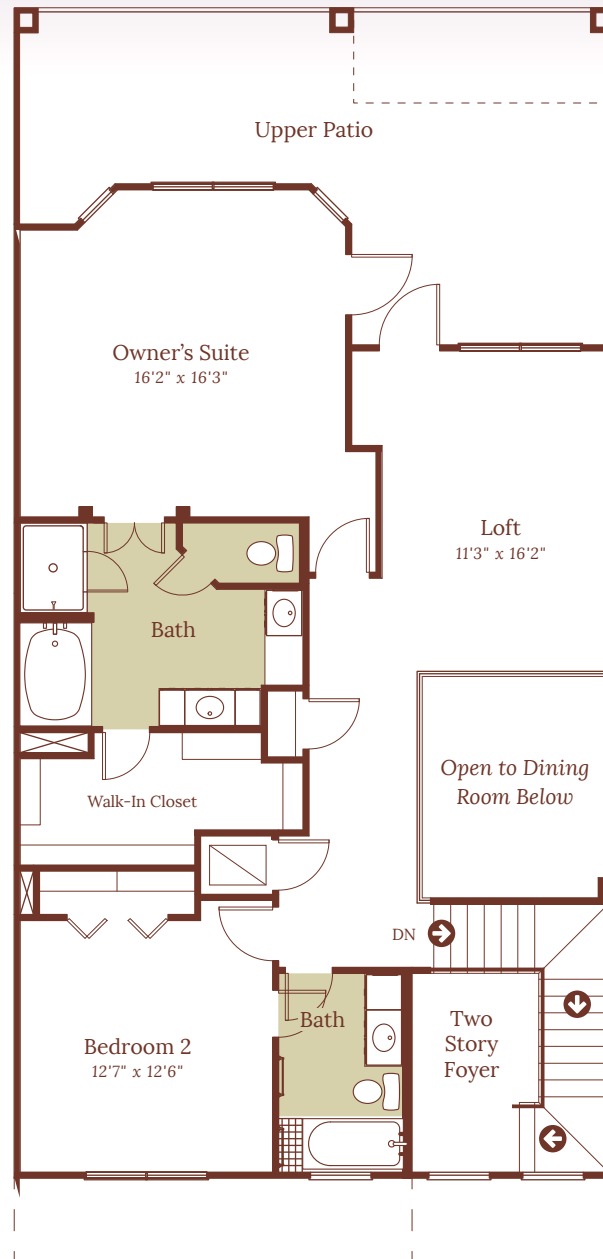

Tejado

2188 Square Feet ❁ 2 Bedroom ❁ 2 Bath ❁ Loft

First Floor

Second Floor