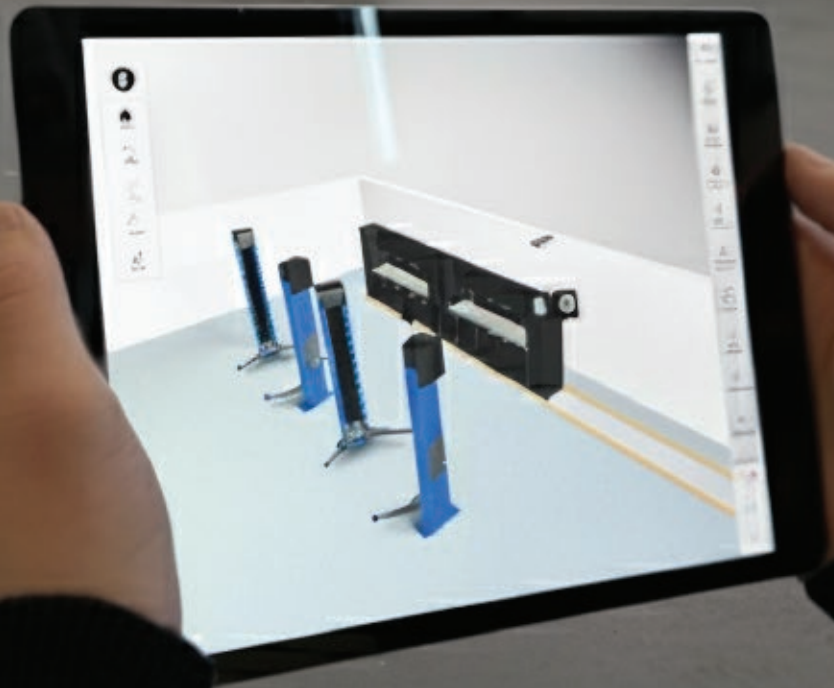

Remark

Cabinets with fixed drawers include power bar in bottom drawer.

Features power bar bracket

- Angled power bar bracket can be mounted on the back panel
- Angle to the bracket provides clearance for cable leads and plugs ar
- The power bar bracket sits inside the backface of the post, this allows a back-to-back low level solution

Document holder.

#	DESCRIPTION
5999061	MSS+ document holder <ul style="list-style-type: none"> • Measurements: 560mm wide, 40mm deep, 314mm high • Convenient holder to store documents laptop or tablet • Safety protection on all edges • High quality 1.0mm steel construction

SONIC

Sonic Configurator.

**GET MORE
DONE**

Design your ultimate workflow.

The Sonic Configurator empowers you to take full control of your workspace, simplifying the process of planning, designing, and optimizing your workshop layout. Whether you're starting fresh or remodeling an existing space, the Sonic Configurator helps you visualize your ideal workflow with precision.