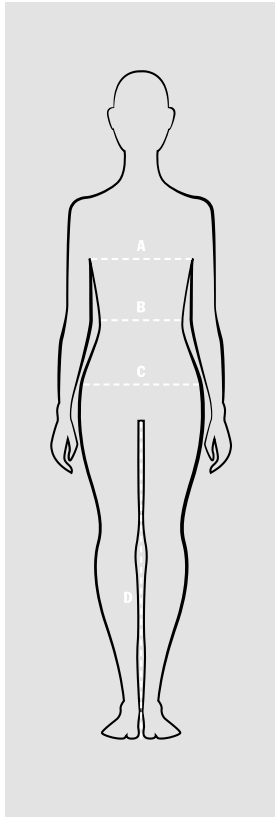

The women's polo shirt is available in all sizes from XS to XXL [XS, S, M, L, XL, XXL].

Size guidance: the female model is approx. 1.75m tall and wears size S.

Women	XS	S	M	L	XL	XXL
Germany	32–34	36–38	40–42	44–46	48–50	52–54
France	34–36	38–40	42–44	46–48	50–52	54–56
Italy	36–38	40–42	44–46	48–50	52–54	56–58
Russia	38–40	42–44	46–48	50–52	54–56	58–60
United Kingdom	6–8	10–12	14–16	18–20	22–24	26–28
USA	00–0	2–4	6–8	10–12	14–16	18–20
China – upper clothing [height/chest]	165/76A– 165/80A	165/84A– 170/88A	170/92A– 170/96A	170/100A– 170/104B	170/108B– 170/116B	175/120B– 175/128B
China – lower clothing [height/waist]	165/62A– 165/66A	165/70A– 170/72A	170/76A– 170/80A	170/84A–1 70/92B	170/96B– 170/104B	175/108B– 175/116B
A Chest size	76.0–80.0cm 30–31 1/2"	84.0–88.0cm 33–34 1/2"	92.0–96.0cm 36 1/4–37 3/4"	100.0–104.0cm 39 1/2–41"	110.0–116.0cm 43 1/4–45 3/4"	122.0–128.0cm 48–50 1/2"
B Waist size	63.0–66.0cm 24 3/4–26"	69.0–72.0cm 27 1/4–28 1/4"	76.0–80.0cm 30–31 1/2"	85.0–90.0cm 33 1/2–35 1/2"	96.5–103.0cm 38–40 1/2"	109.5–116.0cm 43–45 3/4"
C Hip size	85.0–89.0cm 33 1/2–35"	93.0–97.0cm 36 1/2–38 1/4"	100.0–103.0cm 39 1/2–40 1/2"	106.0–109.0cm 41 3/4–43"	114.0–119.0cm 45–47"	124.0–130.0cm 48 3/4–51 1/4"
D Inside leg length	78.2cm 30 3/4"	78.1–78.2cm 30 3/4"	77.9–78cm 30 3/4"	77.7–77.8cm 30 1/2"	77.3–77.5cm 30 1/2"	76.9–77.1cm 30 1/4–30 1/2"