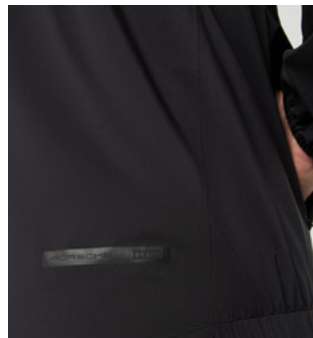

Rain jacket – Porsche x ION

For those who don't want bad weather to stop their next adventure: This waterproof, breathable rain jacket protects and supports riders even in challenging conditions. When the sun shines again, it can be quickly and easily stowed away in the integrated pocket.

WAP7100XS-XXLOT0BK