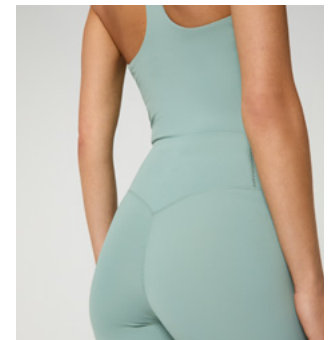

2 in 1 Sport Top – Porsche Cayenne Electric Lifestyle

The Cayenne Electric Lifestyle Collection embodies the essence of electric dynamism beyond the road. Inspired by the expressive colour scheme of the Porsche Cayenne Electric, dynamic design merges with a commitment to sustainability and confident style. Each piece is a statement – for women who want to discover and develop their inner strength.

In addition to its athletic elegance, the crop top fits well and securely thanks to the lightweight, super-soft and quick-drying material as well as the integrated bra. The 'Shades of Green' colour scheme reflects exclusivity: progressive, stylish and unique.

WAP2160XS-XXLOTOYG [Black]

WAP2170XS-XXLOTOYG [Green]

7/8 leggings – Porsche Cayenne Electric Lifestyle

Lightweight 7/8 leggings from Porsche x PUMA with a high waist made from fast-drying material.

WAP2180XS-XXLOTOYG [Black]

WAP2190XS-XXLOTOYG [Green]