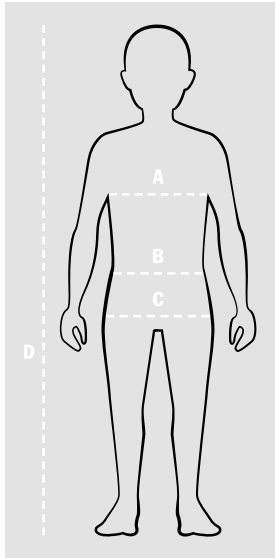

Standard clothing sizes

The available clothing sizes are included in the WAP number. Example: children's polo shirt. WAP 675 098-158 0H
The children's polo shirt is available in all sizes from 98 to 158. [98/104, 110/116, 122/128, 134/140, 146/152, 158/164].

Children

Sizes	98/104	110/116	122/128	134/140	146/152	158/164
Approximate age	3-4	5-6	6-7	8-10	10-12	14-16
A Chest size	56.0-58.0cm 22-22 3/4"	59.0-61.0cm 23 1/4-24"	63.0-65.0cm 24 3/4-25 1/2"	67.0-70.0cm 26 1/2-27 1/2"	73.0-77.0cm 28 3/4-30 1/4"	81.0-85.0cm 32-33 1/2"
B Waist size	51.0-52.0cm 20-20 1/2"	53.0-54.0cm 21-21 1/4"	56.0-58.0cm 22-22 3/4"	60.0-62.0cm 23 1/2-24 1/2"	65.0-68.0cm 25 1/2-26 3/4"	71.0-74.0cm 28-29"
C Hip size	58.0-60.0cm 22 3/4-23 1/2"	62.0-65.0cm 24 1/2-25 1/2"	67.0-70.0cm 26 1/2-27 1/2"	73.0-76.0cm 28 3/4-30"	80.0-84.0cm 31 1/2-33"	88.0-92.0cm 34 1/2-36 1/4"
D Height	98-104cm 38 1/2-41"	110-116cm 43 1/4-45 3/4"	122-128cm 48-50 1/4"	134-140cm 52 3/4-55"	146-152cm 57 1/2-59 3/4"	158-164cm 62 1/4-64 1/2"

Babies

Sizes	44-50	50-56	56-62	62-68	68-74	74-80	80-86	86-92
Approximate age	0-1 months	1-2 months	2-3 months	3-6 months	6-9 months	9-12 months	12-18 months	18-24 months
Height	44-50cm 17-20"	50-56cm 20-22"	56-62cm 22-24"	62-68cm 24-27"	68-74cm 27-29"	74-80cm 29-31"	80-86cm 31-34"	86-92cm 34-36"
Weight	2-4kg 4-8lb	3-5kg 7-11lb	4-7kg 9-15lb	6-9kg 13-20lb	6-12kg 13-26lb	7-13kg 15-29lb	8-15kg 18-33lb	10-17kg 22-37lb