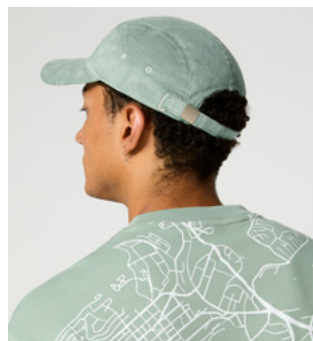

Urban five-panel cap – Porsche Cayenne Electric Lifestyle

Stylish five-panel cap made of corduroy with Porsche lettering.

WAP4000010TURB