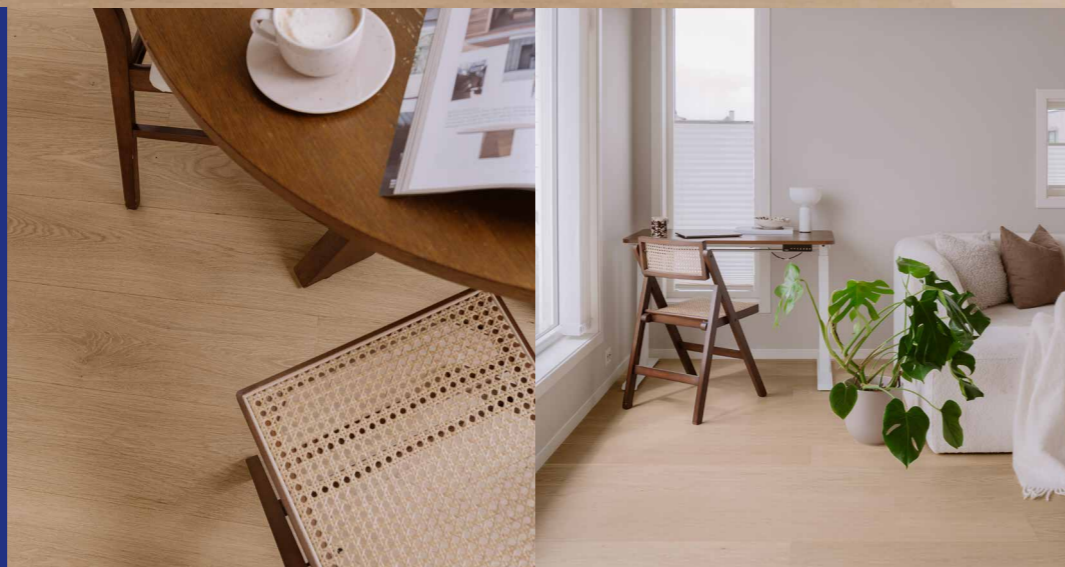

Questa abitazione, di proprietà di una giovane famiglia, vive del suo perfetto equilibrio. Alla proprietaria piace abbinare il legno chiaro a quello scuro, perché in questo modo si crea profondità, si ottiene un effetto decorativo e allo stesso tempo tutto risulta perfettamente armonizzato. Questo il suo consiglio d'arredamento: «Mi piace partire da una 'tela bianca' creata con un parquet chiaro in una tonalità bilanciata e piacevoli colori chiari sulle pareti, per poi inserire

con grande flessibilità mobili e complementi d'arredo.» La scelta è ricaduta su una plancia larga trattata con vernice Live Pure™: questo parquet unisce tonalità calde e fredde, resiste alle macchie ed è apprezzato per la sua struttura chiara e naturale. Si ottiene così un pavimento accogliente e senza tempo che riflette la luce, esalta i contrasti e armonizza gli interni, soddisfacendo al contempo le esigenze quotidiane di una famiglia giovane e dinamica.