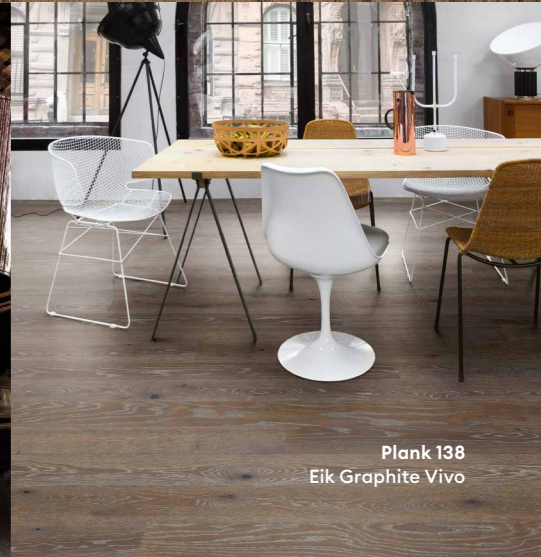

Plank Castle 209
Eik Brown Jasper Vivo

Plank 138
Eik Elephant Grey Espresso

Plank 138
Eik Graphite Vivo