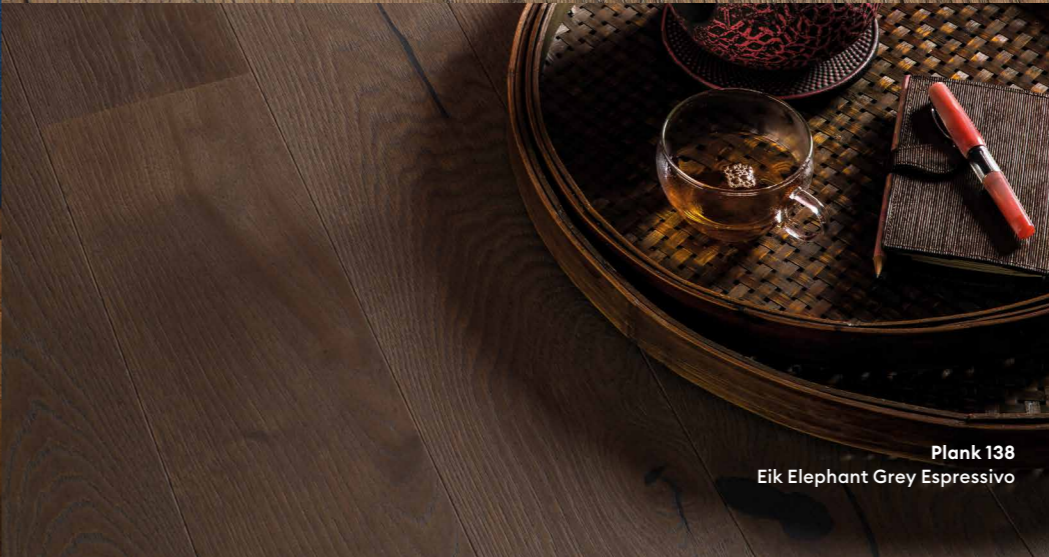

Plank 138
Eik Elephant Grey Espresso