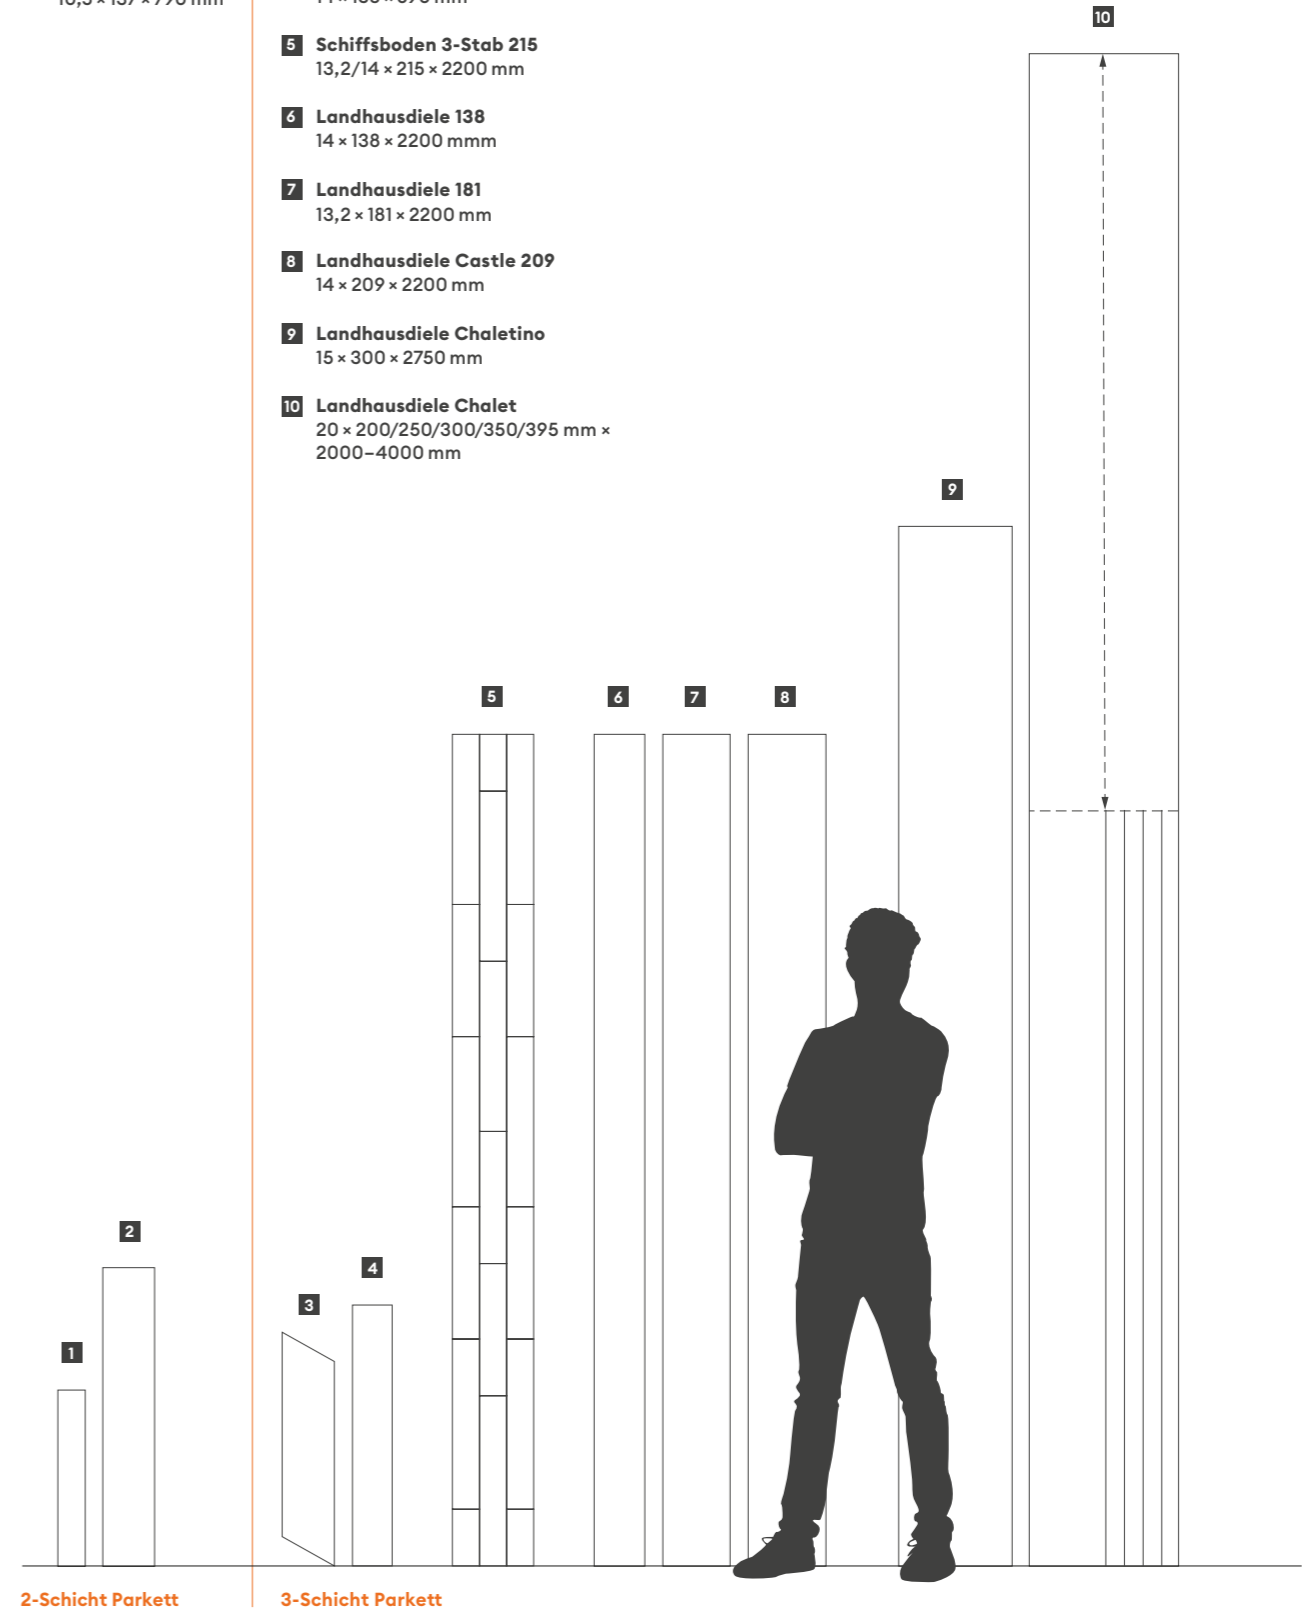

3-Schicht Parkett

3-Schicht Parkett

- 3 Chevron
  14 × 138 × 611 mm
- 4 Fischgrät Click 138
  14 × 138 × 690 mm
- 5 Schiffsboden 3-Stab 215
  13,2/14 × 215 × 2200 mm
- 6 Landhausdielen 138
  14 × 138 × 2200 mm
- 7 Landhausdielen 181
  13,2 × 181 × 2200 mm
- 8 Landhausdielen Castle 209
  14 × 209 × 2200 mm
- 9 Landhausdielen Chaletino
  15 × 300 × 2750 mm
- 10 Landhausdielen Chalet
  20 × 200/250/300/350/395 mm ×
  2000–4000 mm

2-Schicht Parkett