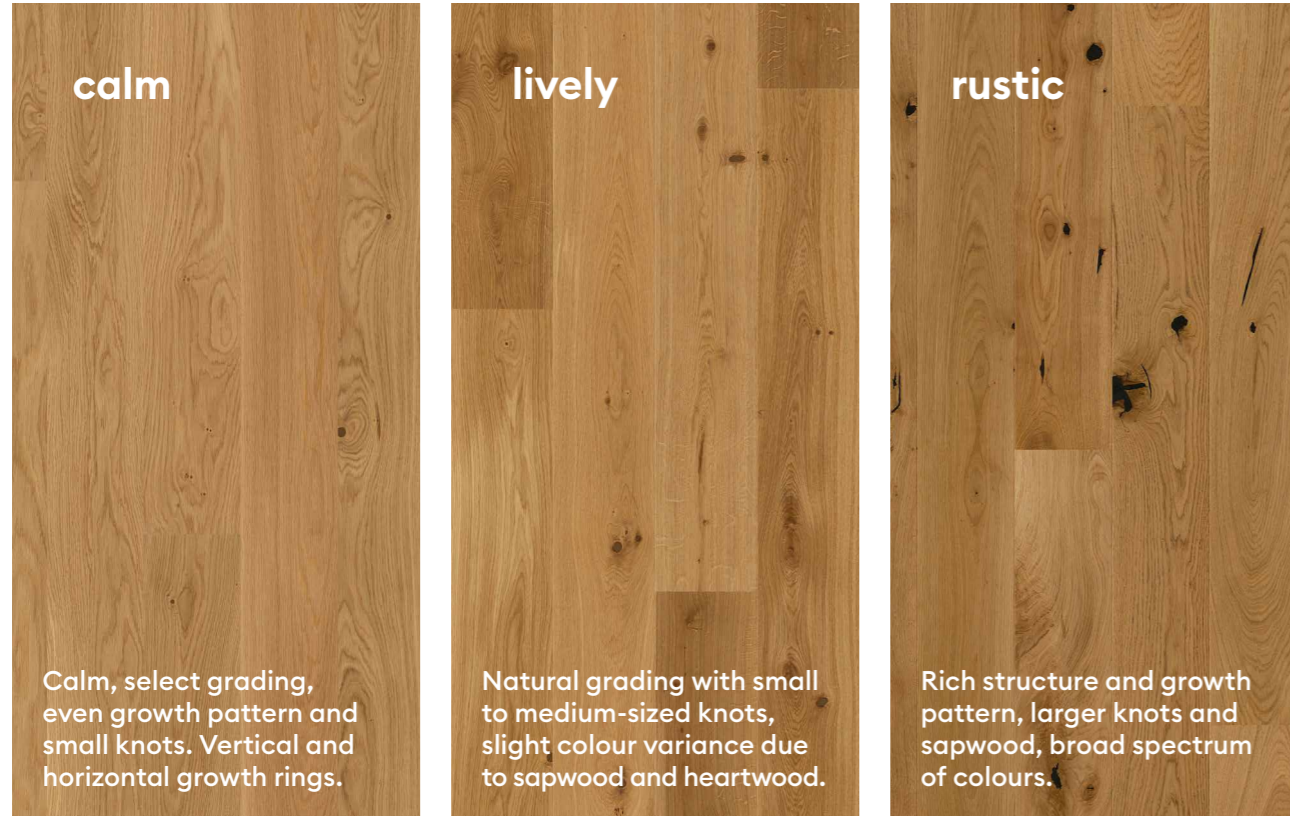

4. Surface

Oiled floors are especially good at highlighting the wood's natural character, while lacquered surfaces are somewhat easier to care for. All our finishes emphasise the beauty of the wood and provide long-lasting protection against dust, dirt, and liquids, ensuring a floor that maintains its well-kept appearance for years to come.

2-Schicht Parkett

- 1 1-Stab Prestige
10 × 70 × 470 mm
- 2 Fischgrät N/F
10,5 × 137 × 790 mm

3-Schicht Parkett

- 3 Chevron
14 × 138 × 611 mm
- 4 Fischgrät Click 138
14 × 138 × 690 mm
- 5 Schiffsboden 3-Stab 215
13,2/14 × 215 × 2200 mm
- 6 Landhausdielen 138
14 × 138 × 2200 mm
- 7 Landhausdielen 181
13,2 × 181 × 2200 mm
- 8 Landhausdielen Castle 209
14 × 209 × 2200 mm
- 9 Landhausdielen Chaletino
15 × 300 × 2750 mm
- 10 Landhausdielen Chalet
20 × 200/250/300/350/395 mm ×
2000–4000 mm

2-Schicht Parkett

3-Schicht Parkett

Wood is a natural material. Some types of wood have a more subdued appearance, while others display a more lively look. This means that no two floors are identical. Nature leaves its mark on the wood: the delicate details of its grain and the presence of smaller and larger knots tell the story of the tree.