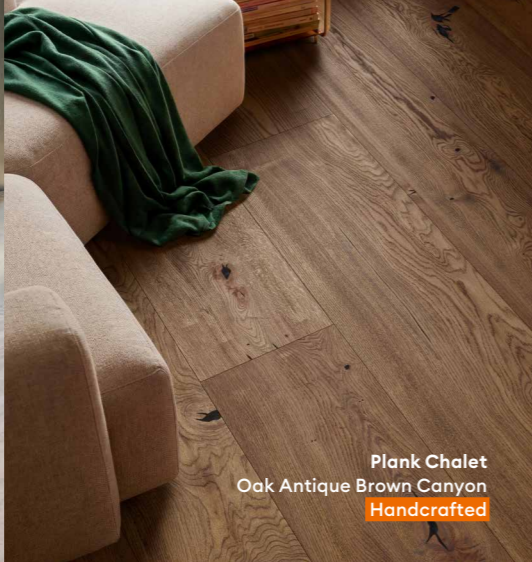

Think big, live bigger
– with **Chalet and Chaletino** planks,
you get floors that
make an impression.

Plank Chalet
Oak White Traditional

Large formats

Plank Chaletino
Oak Vintage White Canyon
© Reference: Private house Lengerich DE, Photo: Heike Schröder

Plank Chaletino
Oak Transparent Traditional
© Reference: Private house Dresden DE, Photo: Heike Schröder

Plank Chalet
Oak Antique Brown Canyon
Handcrafted

Natural
flair,
in style.

Plank Chaletino
Oak Transparent Canyon Live Pure™