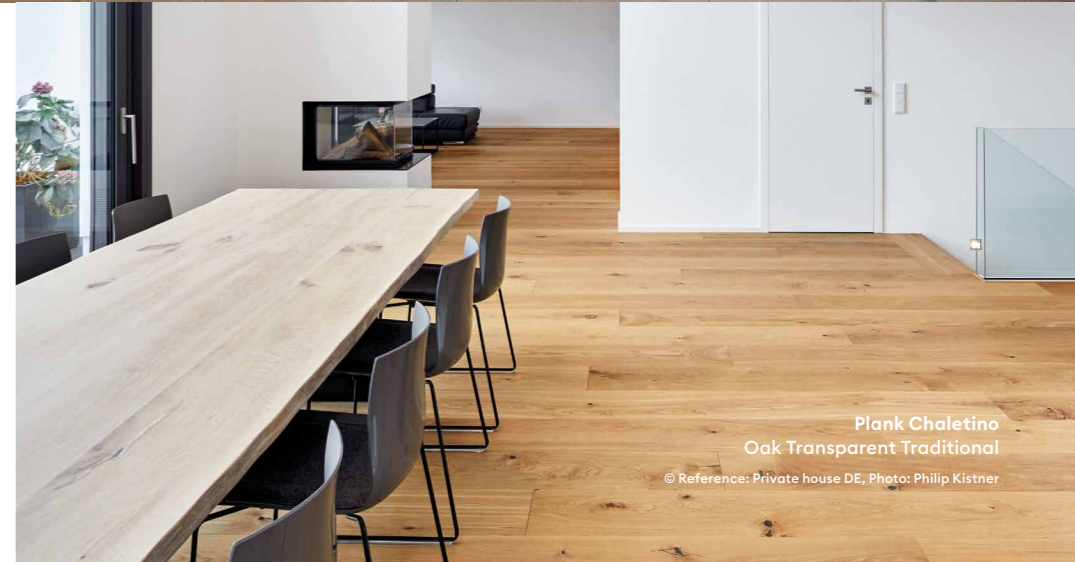

Plank Chaletino
Oak Transparent Traditional
© Reference: Private house Dresden DE, Photo: Heike Schröder

Plank Chalet
Oak Antique Brown Canyon
Handcrafted

Natural
flair,
in style.

Plank Chaletino
Oak Transparent Canyon Live Pure™