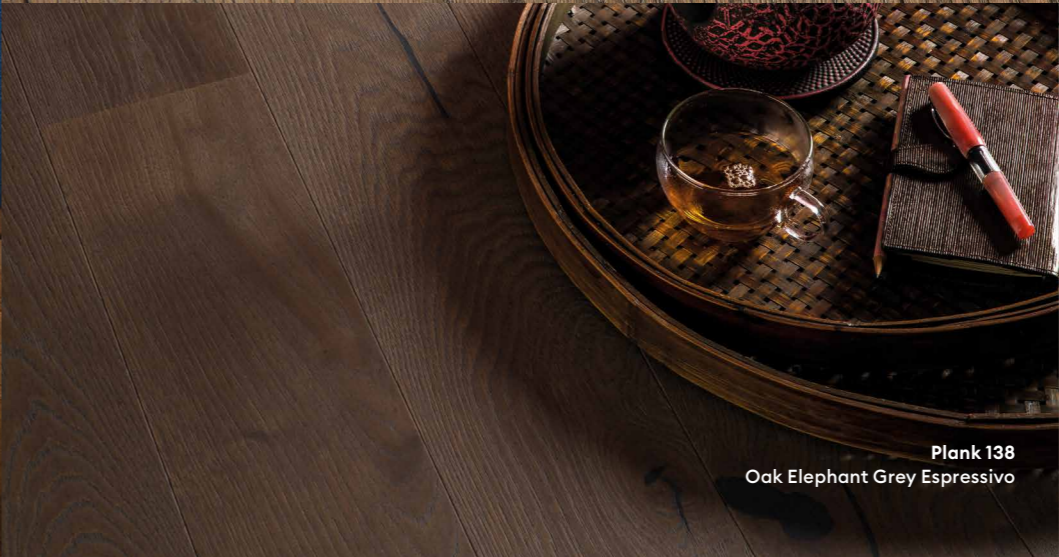

Strip Prestige
Oak White Nature

Plank 138
Oak Elephant Grey Espresso