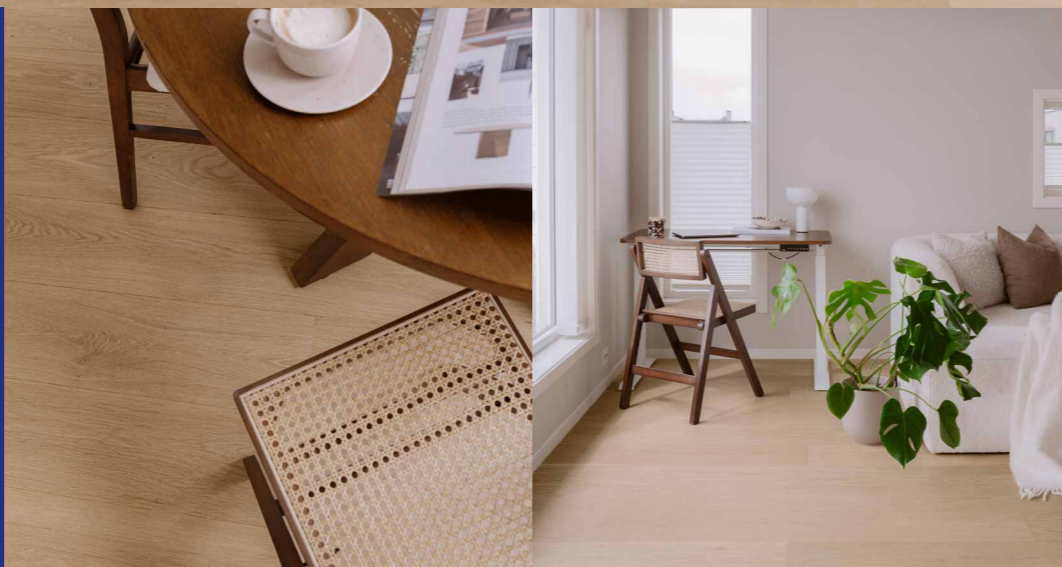

This home for a young family thrives on its perfect balance. The owner loves the blend of light and dark wood, as it creates depth, adds a decorative touch, and still complements everything else. Her design tip: "I like starting with a clean slate of light parquet with a balanced tone and pleasantly light wall colours. There is then flexibility for changing the furniture and accents." The decision was made to

choose a wide plank with Live Pure™ lacquer: the parquet combines warm and cool colours, is resistant to stains, and its clear, natural structure is simply impressive. The result is a timeless and cosy floor that reflects light, accentuates contrasts, and harmoniously complements the interior design. At the same time, the floor endures the challenges of lively, everyday family life.