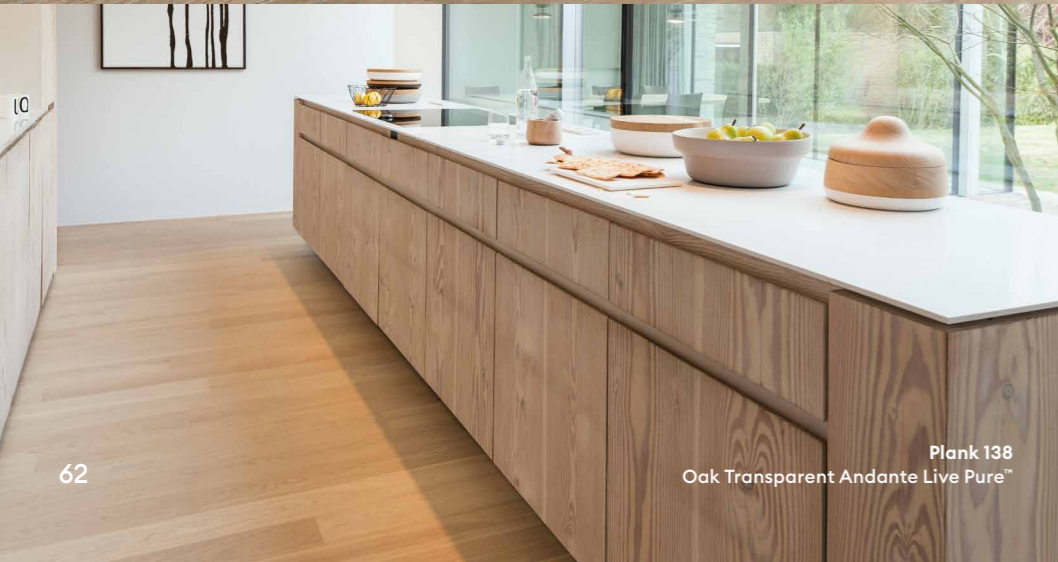

Plank 138
Oak Transparent Andante Live Pure™

Ultra-matt
look –
perfectly
protected.