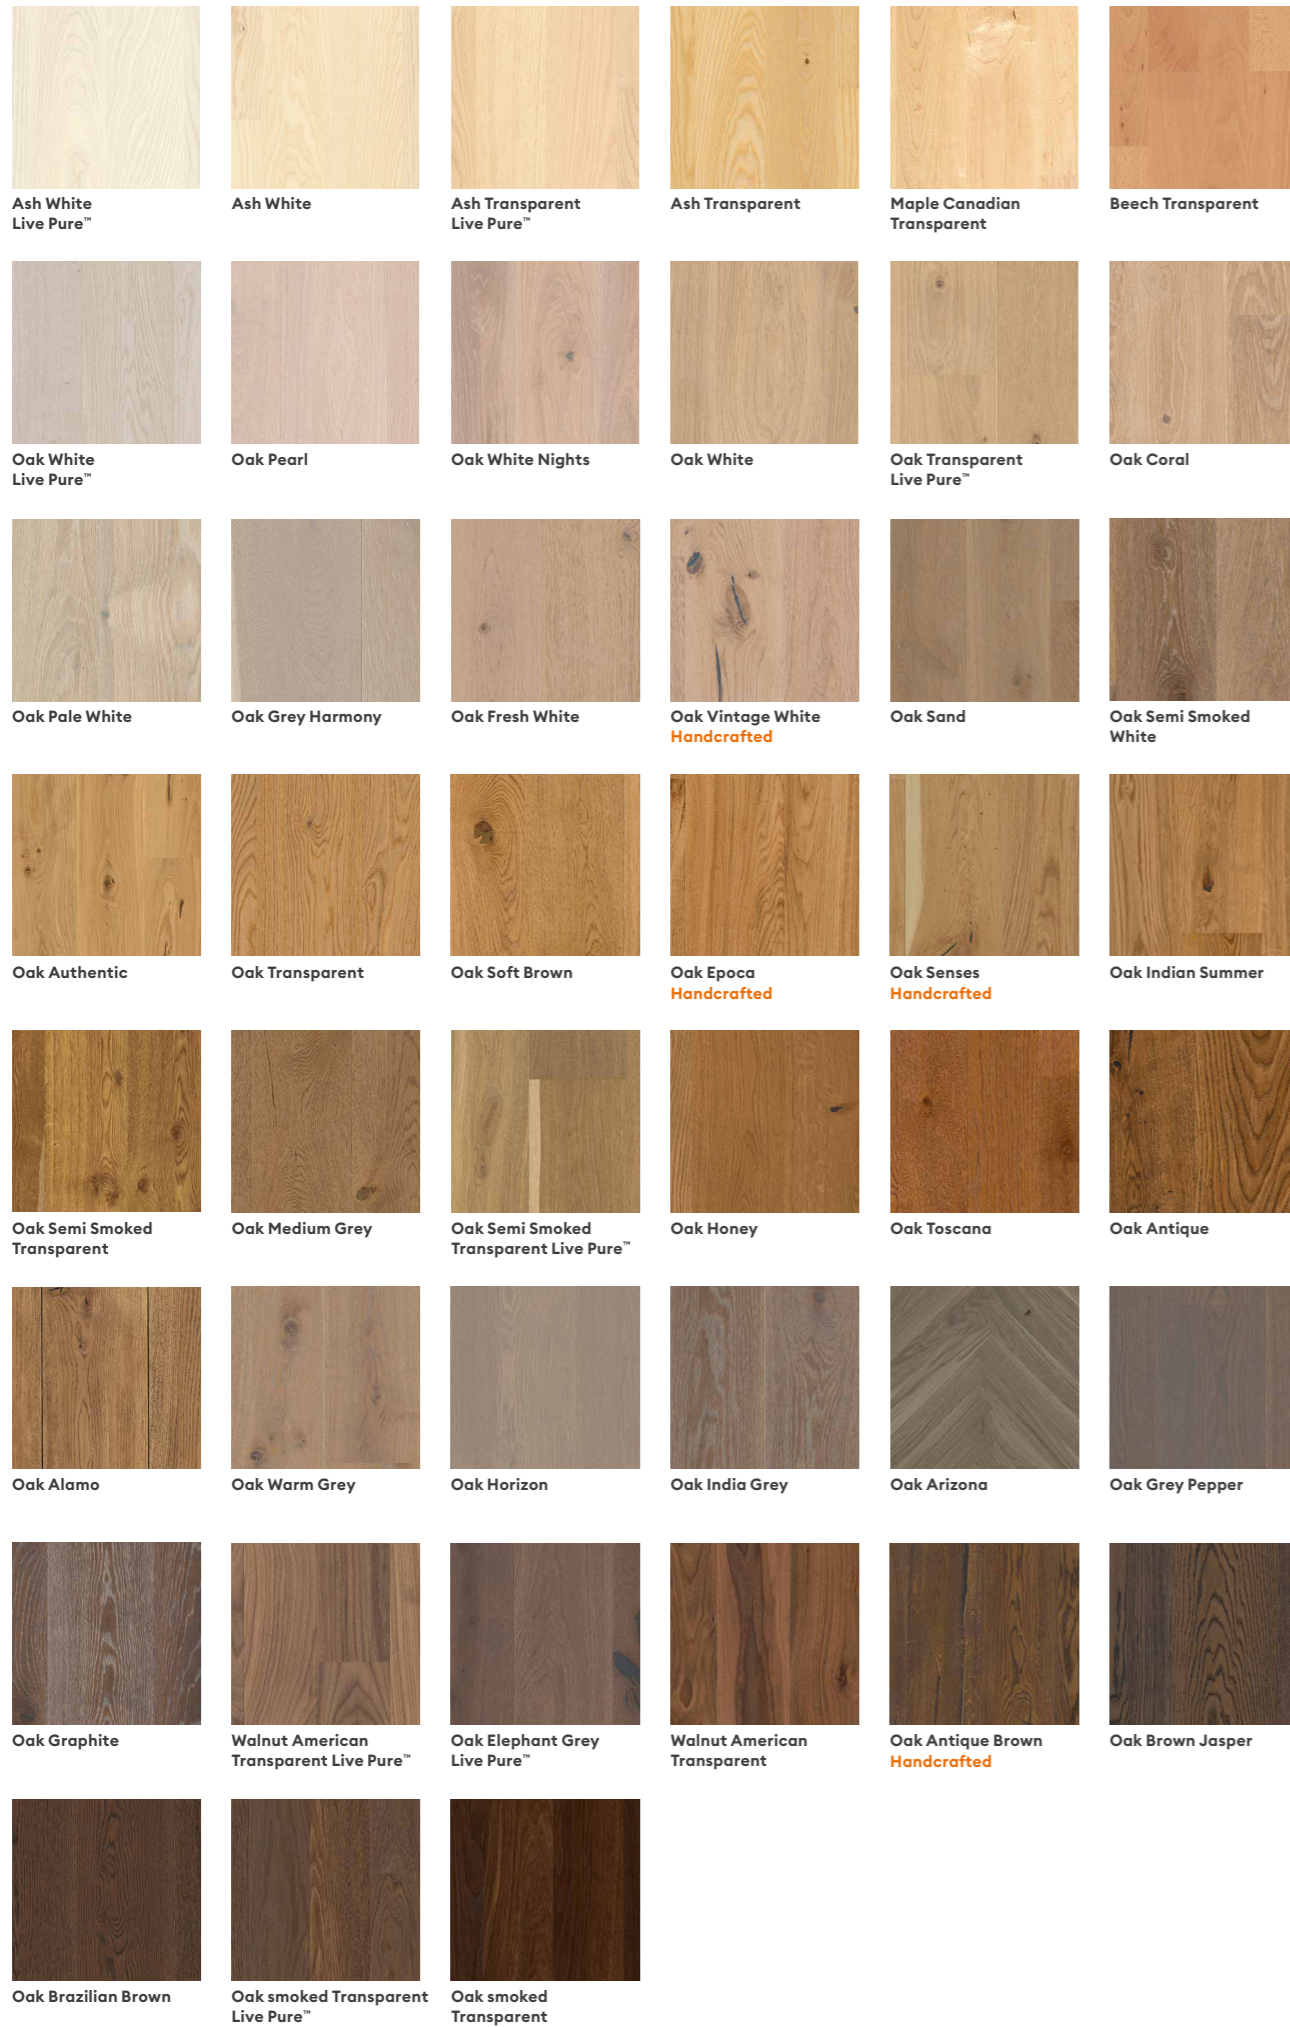

2-Schicht Parkett

- 1 1-Stab Prestige
  10 × 70 × 470 mm
- 2 Fischgrät N/F
  10,5 × 137 × 790 mm

3-Schicht Parkett

- 3 Chevron
  14 × 138 × 611 mm
- 4 Fischgrät Click 138
  14 × 138 × 690 mm
- 5 Schiffsboden 3-Stab 215
  13,2/14 × 215 × 2200 mm
- 6 Landhausdielen 138
  14 × 138 × 2200 mm
- 7 Landhausdielen 181
  13,2 × 181 × 2200 mm
- 8 Landhausdielen Castle 209
  14 × 209 × 2200 mm
- 9 Landhausdielen Chaletino
  15 × 300 × 2750 mm
- 10 Landhausdielen Chalet
  20 × 200/250/300/350/395 mm ×
  2000–4000 mm