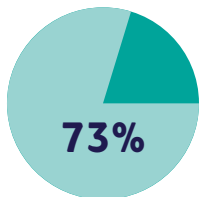

$1.0 billion

Away From Home juice is a 1.0 billion dollar category²

Why juice

Nearly three quarters of operators offer **100% juice**¹

flavor variety just makes sense

- ✓ Avoid patron menu fatigue
- ✓ Increase breakfast beverage satisfaction
- ✓ Build the right balance between taste and healthy options
- ✓ Offer 5-6 juice flavors to maximize offerings