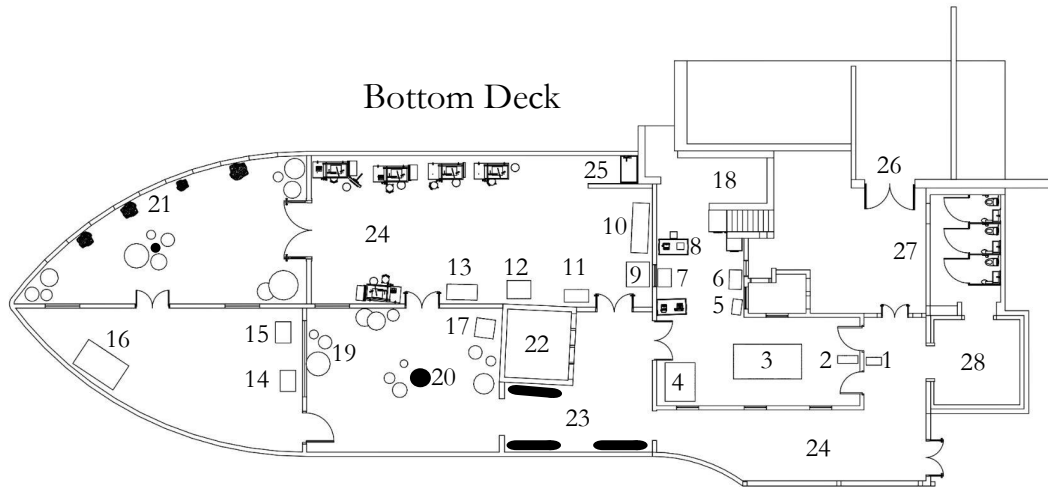

# The Albion Press Printing Studio

Bottom Deck

Top Deck

- 1 Big Old Press
- 2 Small Albion Press
- 3 Wharfedale Press
- 4 Columbian Press
- 5 Multigraph Machine
- 6 Peerless Treadle Press
- 7 Monotype Machine
- 8 Hand Operated Press
- 9 Guillotine
- 10 Giclee Printer
- 11 Large Albion Press
- 12 Jardine Treadle Press
- 13 Proofing Roller
- 14-16 Hot Metal Machines
- 17 Telephone Box
- 18 Under Stair Storage
- 19 Mushroom Seating
- 20 Trees
- 21 Stone Seating
- 22 Winch Engine Lift
- 23 Winch Engine Exploded
- 24 Prints Gallery
- 25 Industrial Skin
- 26 Ash Tunnel
- 27 Bathrooms
- 28 Inside Of Chimney
- 29-30 Outdoor Break Space
- 31 Top Bay Entrance
- 32 Metal Frame
- 33-34 Viewing Nooks
- 35 3D Object Gallery
- 36 Original Site Stairs
- 37 Stairs To Top Deck & 31
- 38 Flat Roof
- 39 Space For Ventilation
- 40 Top Deck Break Space

**Plans Not To Scale**