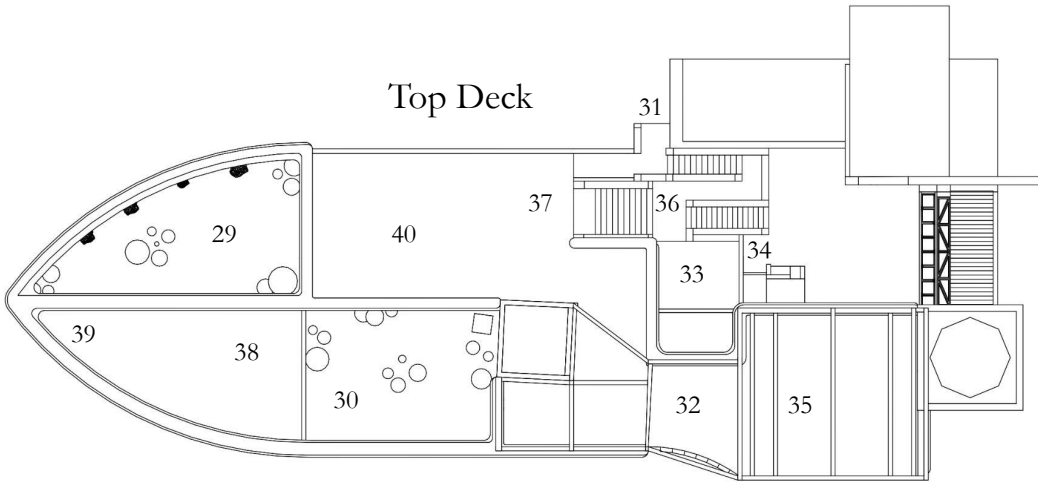

# The Albion Press Printing Studio

Bottom Deck

Top Deck

- 1 Big Old Press
- 2 Small Albion Press
- 3 Wharfedale Press
- 4 Columbian Press
- 5 Multigraph Machine
- 6 Peerless Treadle Press
- 7 Monotype Machine
- 8 Hand Operated Press
- 9 Guillotine
- 10 Giclee Printer
- 11 Large Albion Press
- 12 Jardine Treadle Press
- 13 Proofing Roller
- 14-16 Hot Metal Machines
- 17 Telephone Box
- 18 Under Stair Storage
- 19 Mushroom Seating
- 20 Trees
- 21 Stone Seating
- 22 Winch Engine Lift
- 23 Winch Engine Exploded
- 24 Prints Gallery
- 25 Industrial Skin
- 26 Ash Tunnel
- 27 Bathrooms
- 28 Inside Of Chimney
- 29-30 Outdoor Break Space
- 31 Top Bay Entrance
- 32 Metal Frame
- 33-34 Viewing Nooks
- 35 3D Object Gallery
- 36 Original Site Stairs
- 37 Stairs To Top Deck & 31
- 38 Flat Roof
- 39 Space For Ventilation
- 40 Top Deck Break Space

**Plans Not To Scale**