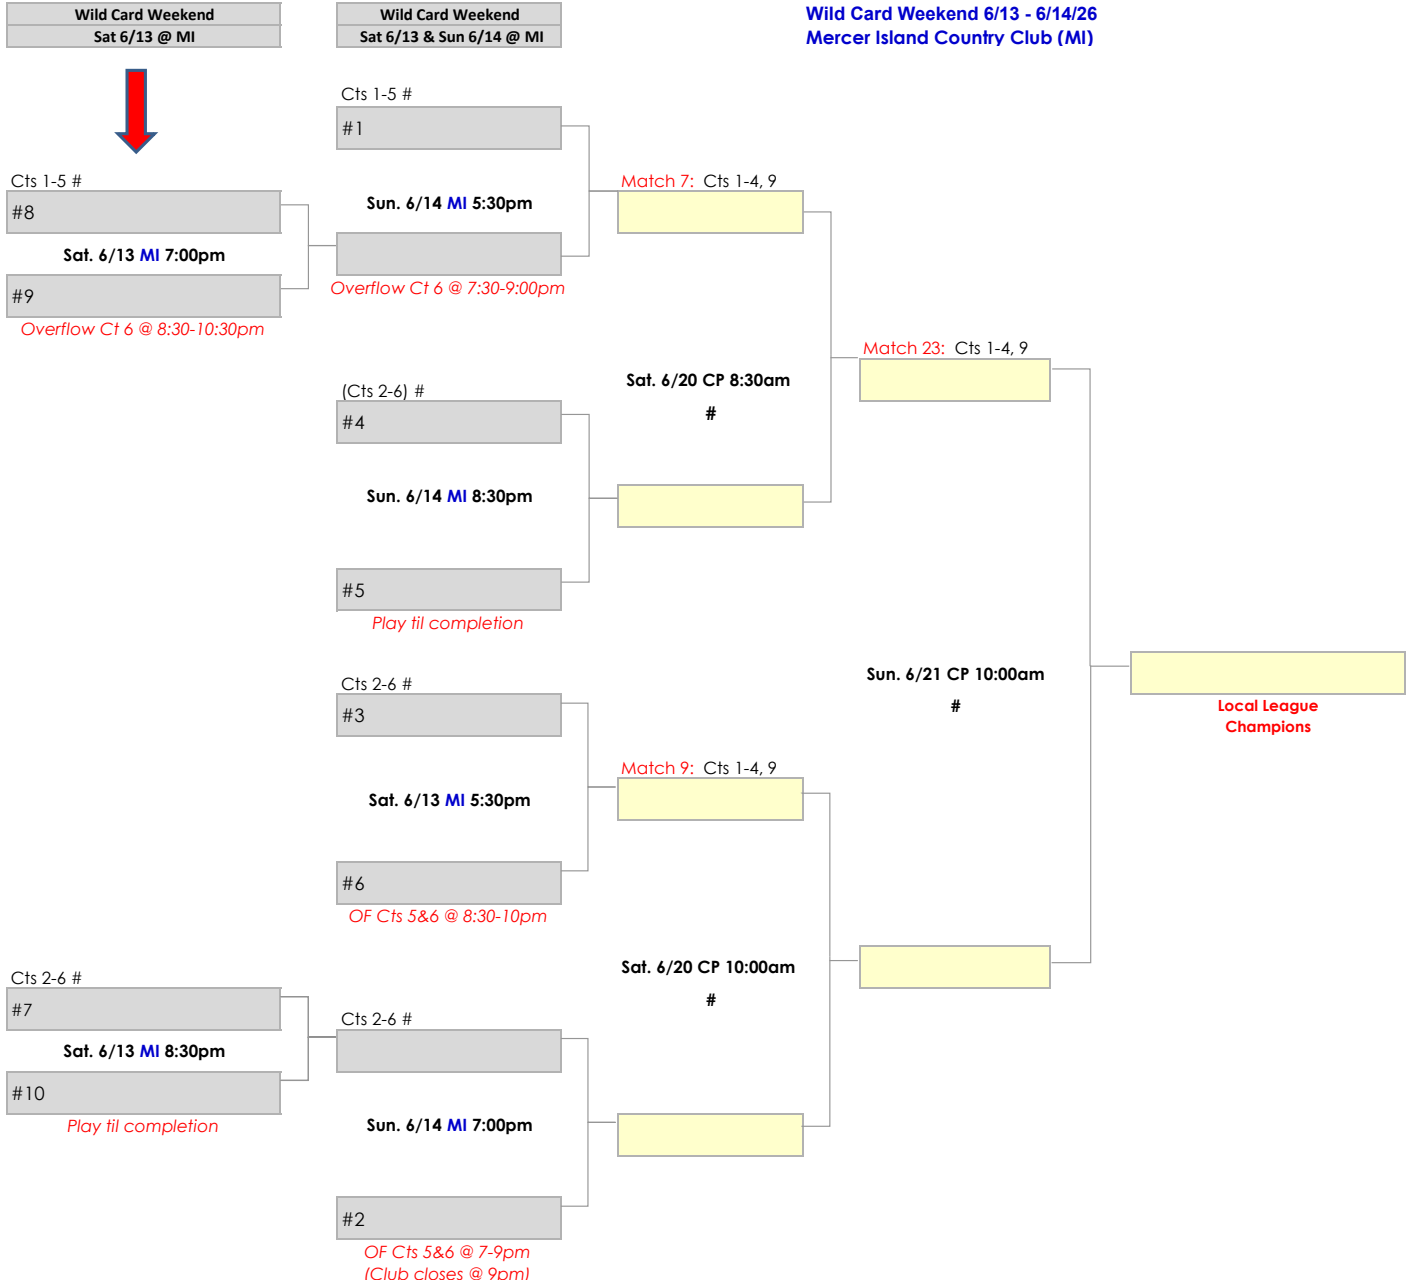

USTA

PACIFIC NORTHWEST

3.5 Men's Playoffs

5 Flights (top 2 from each)

Top teams in each flight fill 1-5 seeds | 2nd Pl teams fill 6-10 seeds

Central Park Tennis Club (CP)

6/19 - 6/21/26

Wild Card Weekend 6/13 - 6/14/26
Mercer Island Country Club (MI)