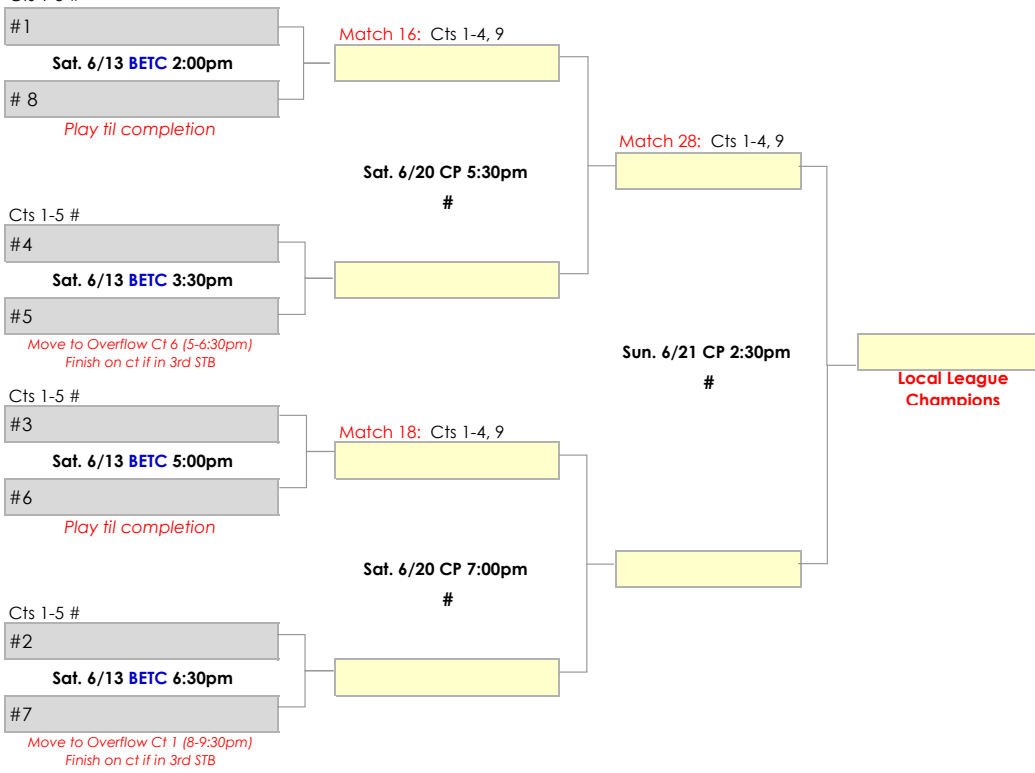

Move to Overflow Ct 1 (8-9:30pm)
Finish on ct if in 3rd STB

**Local League
Champions**

4.0 Women's Playoffs

4 Flights (top 2 from each)

Top teams in each flight fill 1-4 seeds | 2nd PI teams fill 5-8 seeds