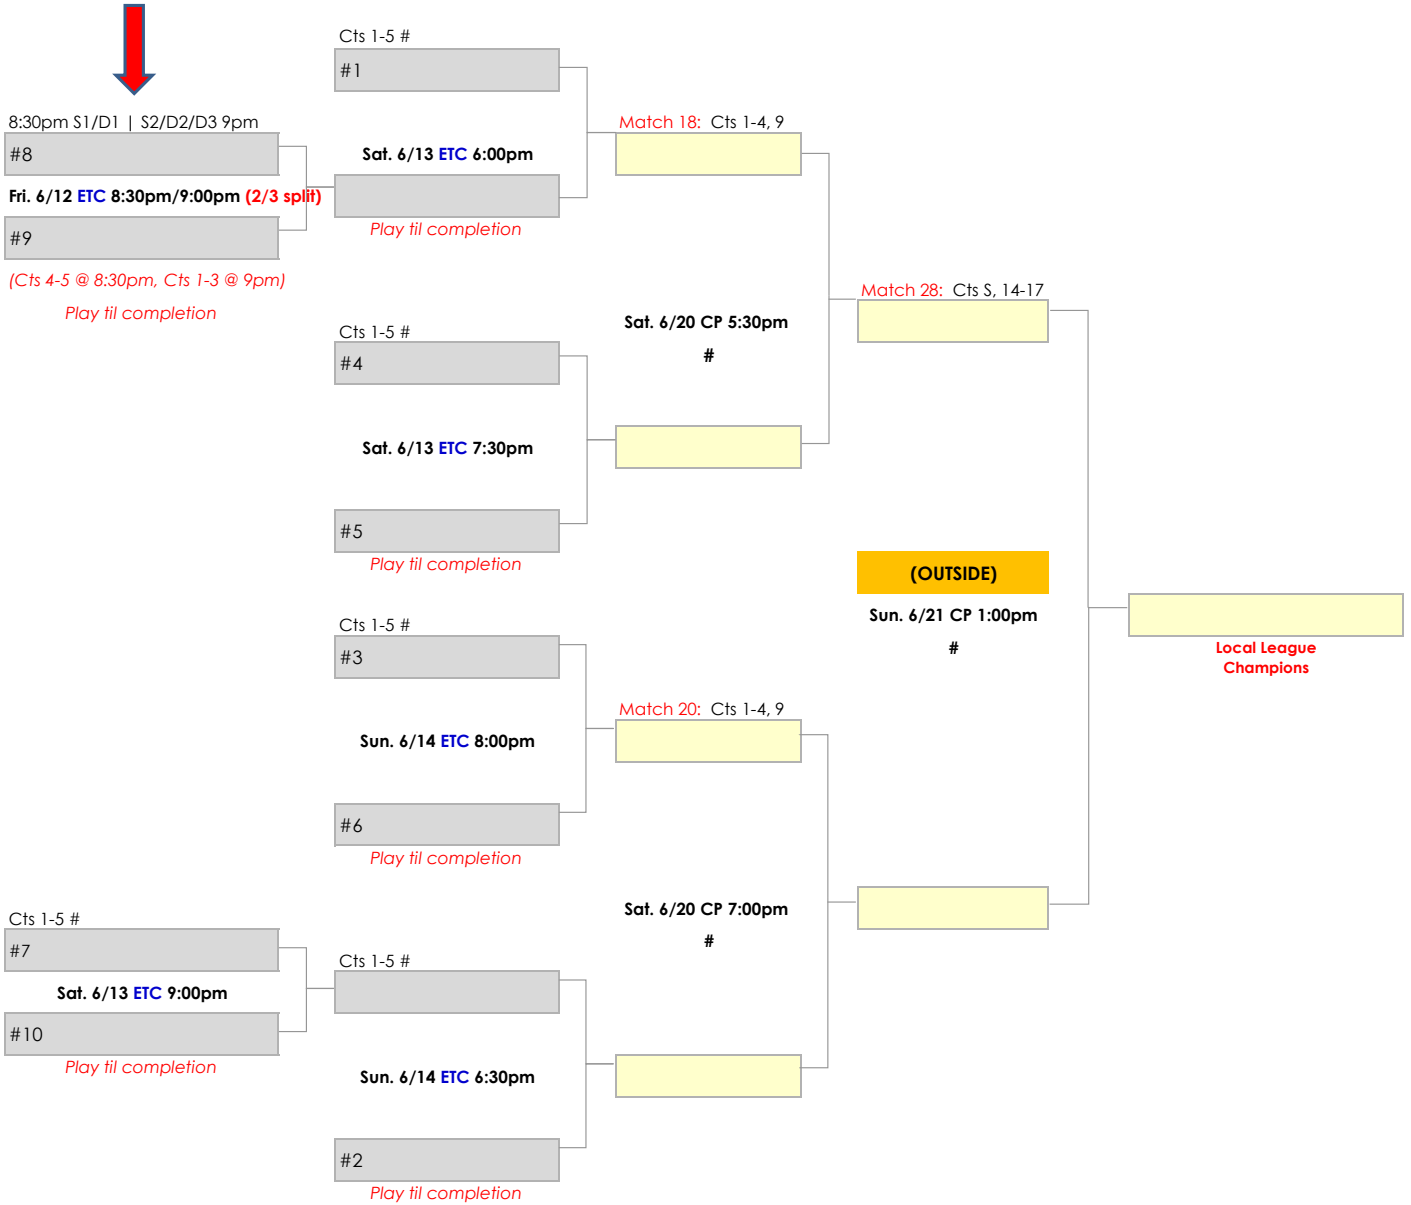

3.0 Men's Playoffs

5 Flights (top 2 from each)

Top teams in each flight fill 1-5 seeds | 2nd PI teams fill 6-10 seeds

Central Park Tennis Club (CP)

6/20 - 6/21/26

Wild Card Weekend
Fri 6/12 & Sat 6/13 @ ETC

Wild Card Weekend
Sat 6/13 & Sun 6/14 @ ETC

Wild Card Weekend 6/12 - 6/14/26
Eastside Tennis Center (ETC)