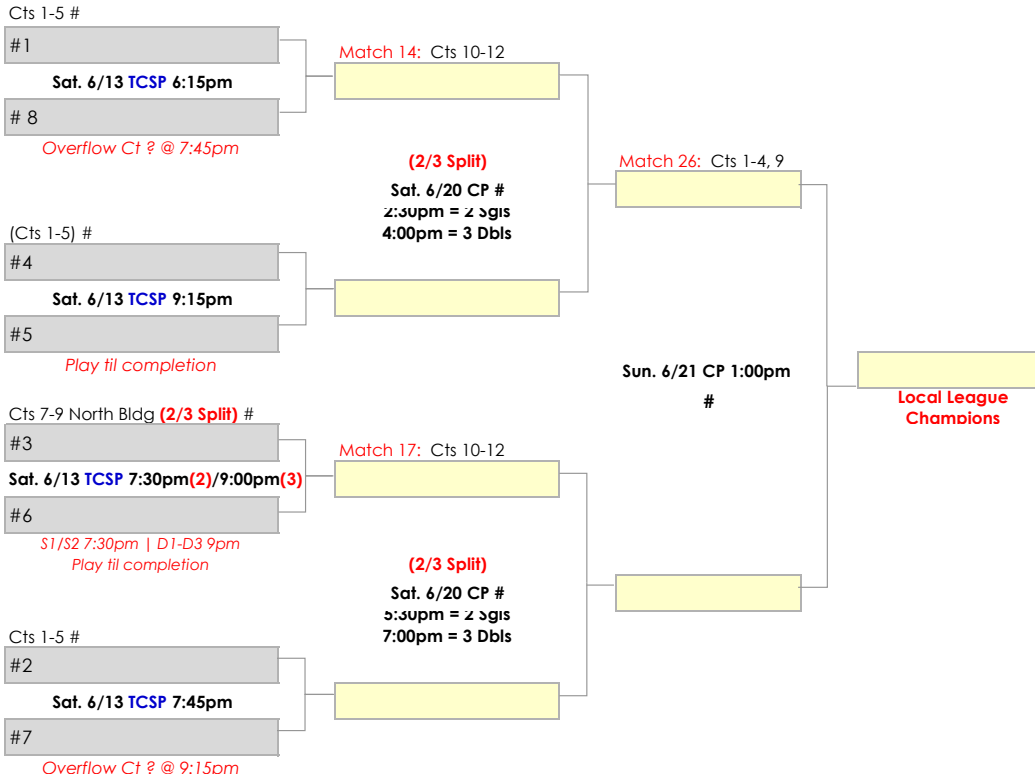

4.0 Women's Playoffs

4 Flights (top 2 from each)

Top teams in each flight fill 1-4 seeds | 2nd PI teams fill 5-8 seeds

Central Park Tennis Club (CP)

6/19 - 6/21/26

Wild Card Weekend
Sat 6/13 @ TCSP

Wild Card Weekend 6/13/26
Tennis Center Sand Point (TCSP)

Cts 1-5 #

#1
Sat. 6/13 TCSP 6:15pm

#8
Overflow Ct ? @ 7:45pm

Match 14: Cts 10-12

(2/3 Split)

Sat. 6/20 CP #
2:supm = 2 sgis
4:00pm = 3 Dbls

(Cts 1-5) #

#4
Sat. 6/13 TCSP 9:15pm

#5
Play til completion

Match 26: Cts 1-4, 9

Cts 7-9 North Bldg (2/3 Split) #

#3
Sat. 6/13 TCSP 7:30pm(2)/9:00pm(3)

#6
S1/S2 7:30pm | D1-D3 9pm
Play til completion

Match 17: Cts 10-12

(2/3 Split)

Sat. 6/20 CP #
5:supm = 2 sgis
7:00pm = 3 Dbls

Sun. 6/21 CP 1:00pm
#

Cts 1-5 #

#2
Sat. 6/13 TCSP 7:45pm

#7
Overflow Ct ? @ 9:15am

Local League
Champions