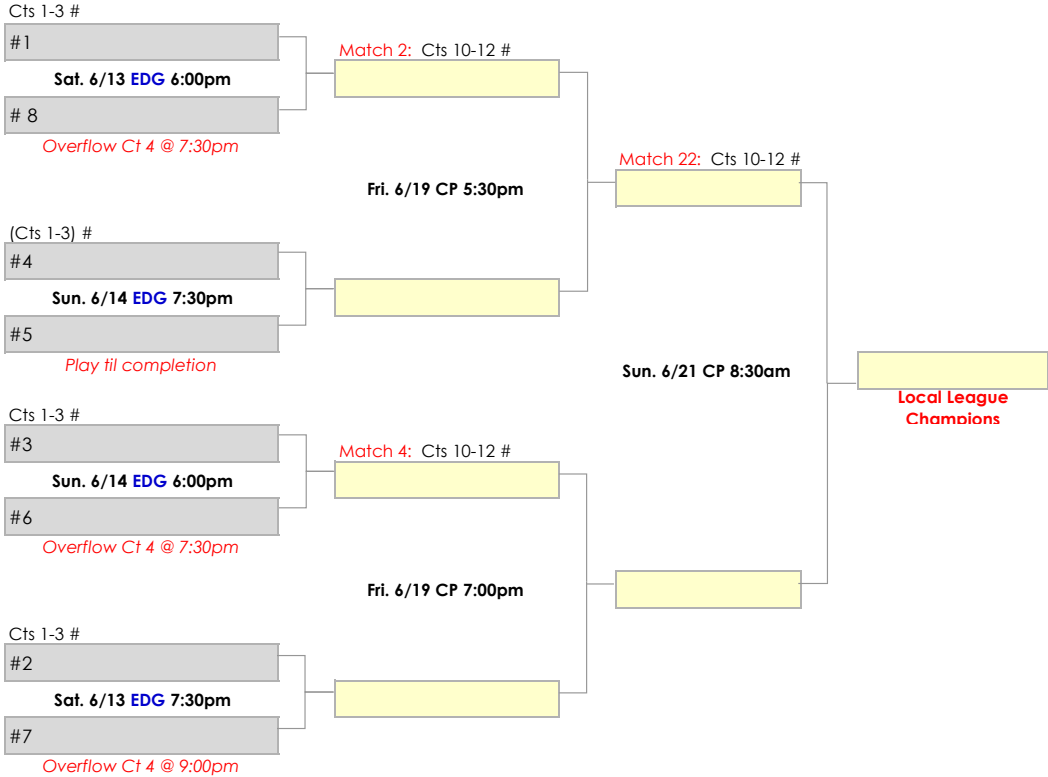

2A

Match 27: Cts 10-12 #

Sun. 6/21 CP 1:00pm

**Local League
Champions**

2.5 Women's Playoffs

4 Flights (top 2 from each)

Top teams in each flight fill 1-4 seeds | 2nd PI teams fill 5-8 seeds

Central Park Tennis Club (CP)

6/19 - 6/21/26

Wild Card Weekend 6/13 - 6/14/26
Edgebrook Club (EDG)

Wild Card Weekend
Sat 6/13 @ EDG

3.0 Men's Playoffs

5 Flights (top 2 from each)

Top teams in each flight fill 1-5 seeds | 2nd PI teams fill 6-10 seeds