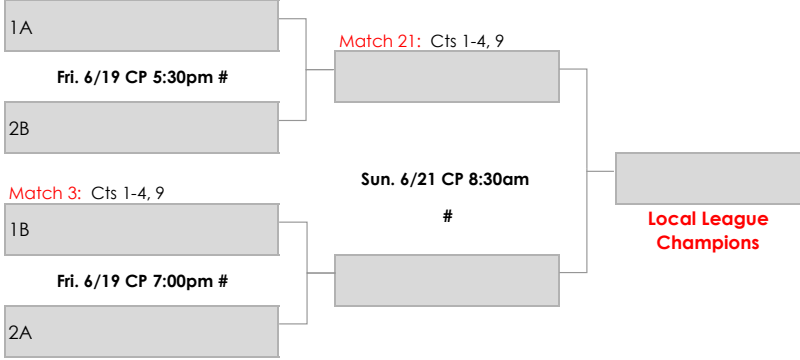

4.5 Men's Playoffs

2 Flights (top 2 from each)

Central Park Tennis Club (CP)

6/19 - 6/21/26

NO WILDCARD WEEKEND

Match 1: Cts 1-4, 9

1A

Fri. 6/19 CP 5:30pm #

2B

Match 21: Cts 1-4, 9

Match 3: Cts 1-4, 9

1B

Fri. 6/19 CP 7:00pm #

2A

Sun. 6/21 CP 8:30am

#

Local League
Champions