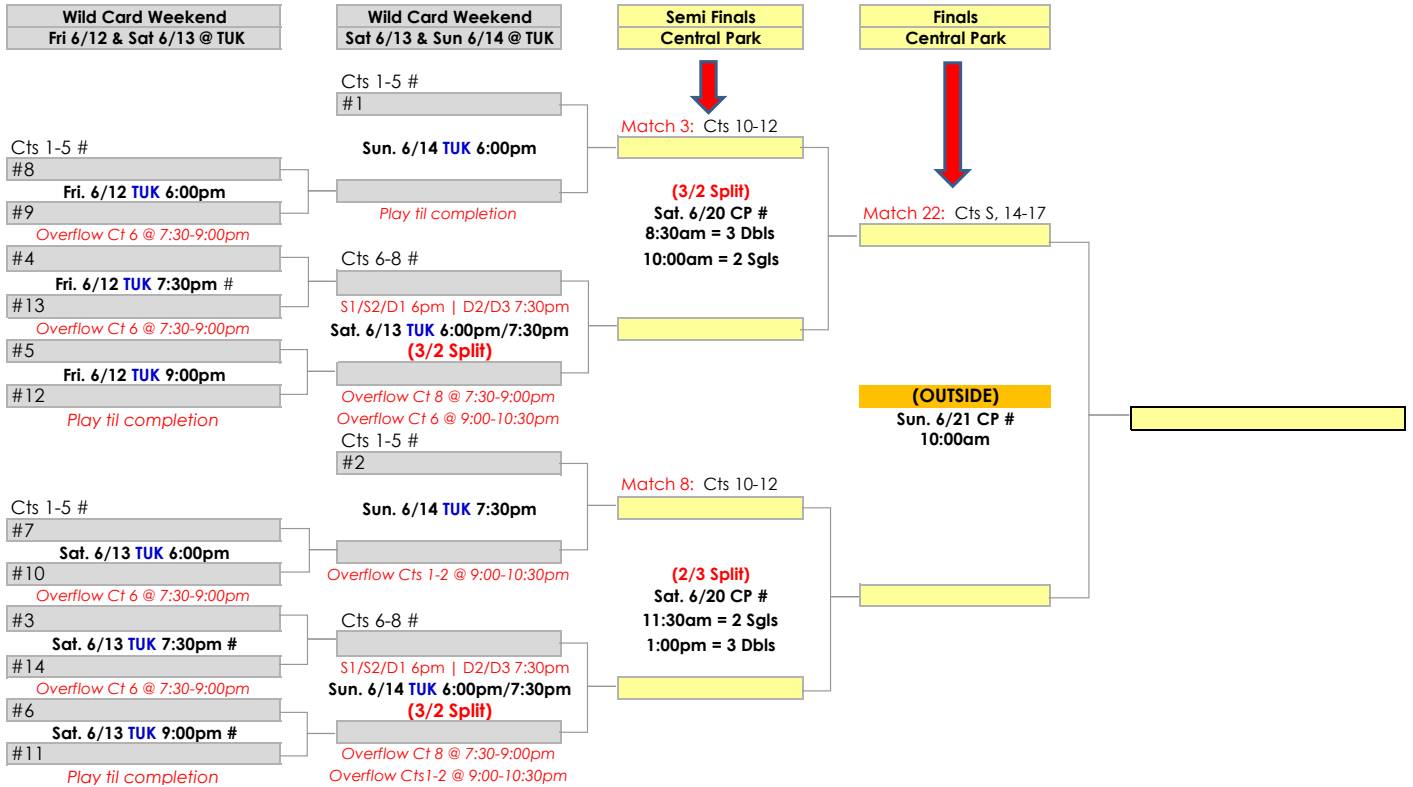

7 Flights (top 2 from each)

Top teams in each flight fill 1-7 seeds | 2nd PI teams fill 8-14 seeds

Central Park Tennis Club (CP)

6/20 - 6/21/26

Wild Card Weekend 6/12 - 6/14/26

Tukwila Sports Center (TUK)

If in 3rd STB=finish on court.
If still in 2nd set,
move to overflow court # 6 if your court
time is over.

USTA

PACIFIC NORTHWEST

3.5 Men's Playoffs

5 Flights (top 2 from each)

Top teams in each flight fill 1-5 seeds | 2nd Pl teams fill 6-10 seeds

Central Park Tennis Club (CP)

6/20 - 6/21/26

Wild Card Weekend 6/13 - 6/14/26
Mercer Island Country Club (MI)

3.5 Women's Playoffs

5 Flights (top 2 from each)

Top teams in each flight fill 1-5 seeds | 2nd PI teams fill 6-10 seeds

Central Park Tennis Club (CP)

6/20 - 6/21/26

Wild Card Weekend 6/12 - 6/14/26

Columbia Athletic Club/Silver Lake (CAC/SL)