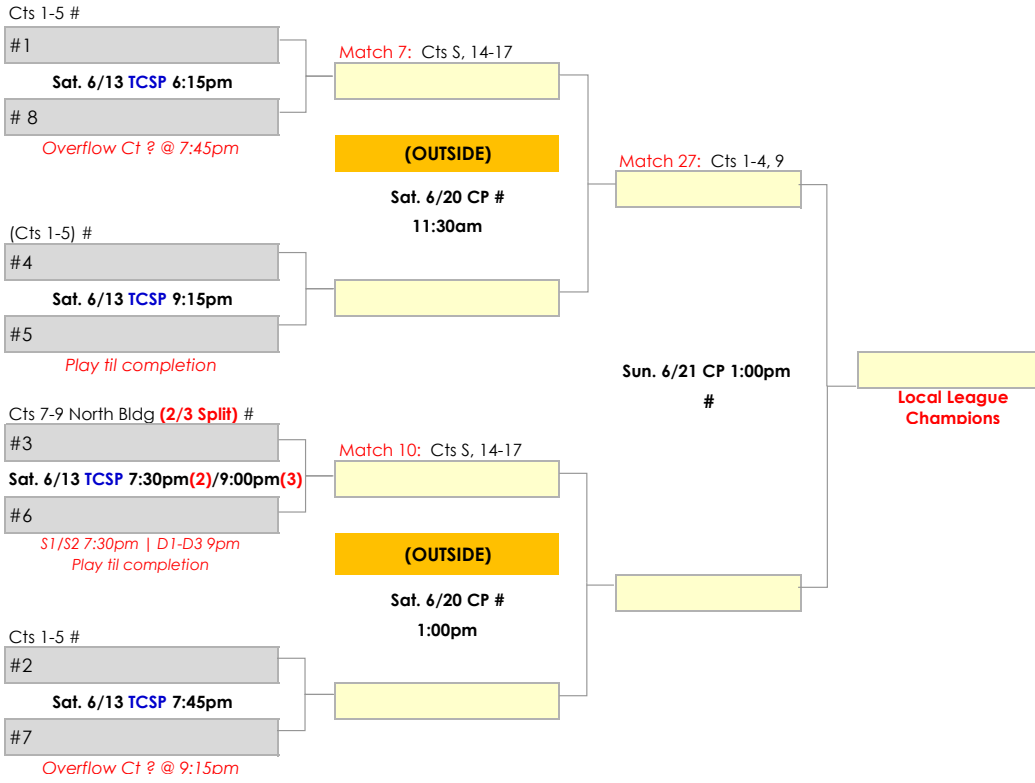

#3
Sat. 6/13 TCSP 7:30pm(2)/9:00pm(3)
#6
*S1/S2 7:30pm | D1-D3 9pm
Play til completion*

Match 10: Cts S, 14-17

(OUTSIDE)

Sat. 6/20 CP #
1:00pm

Cts 1-5 #

#2
Sat. 6/13 TCSP 7:45pm
#7
Overflow Ct ? @ 9:15am

4.5 Men's Playoffs