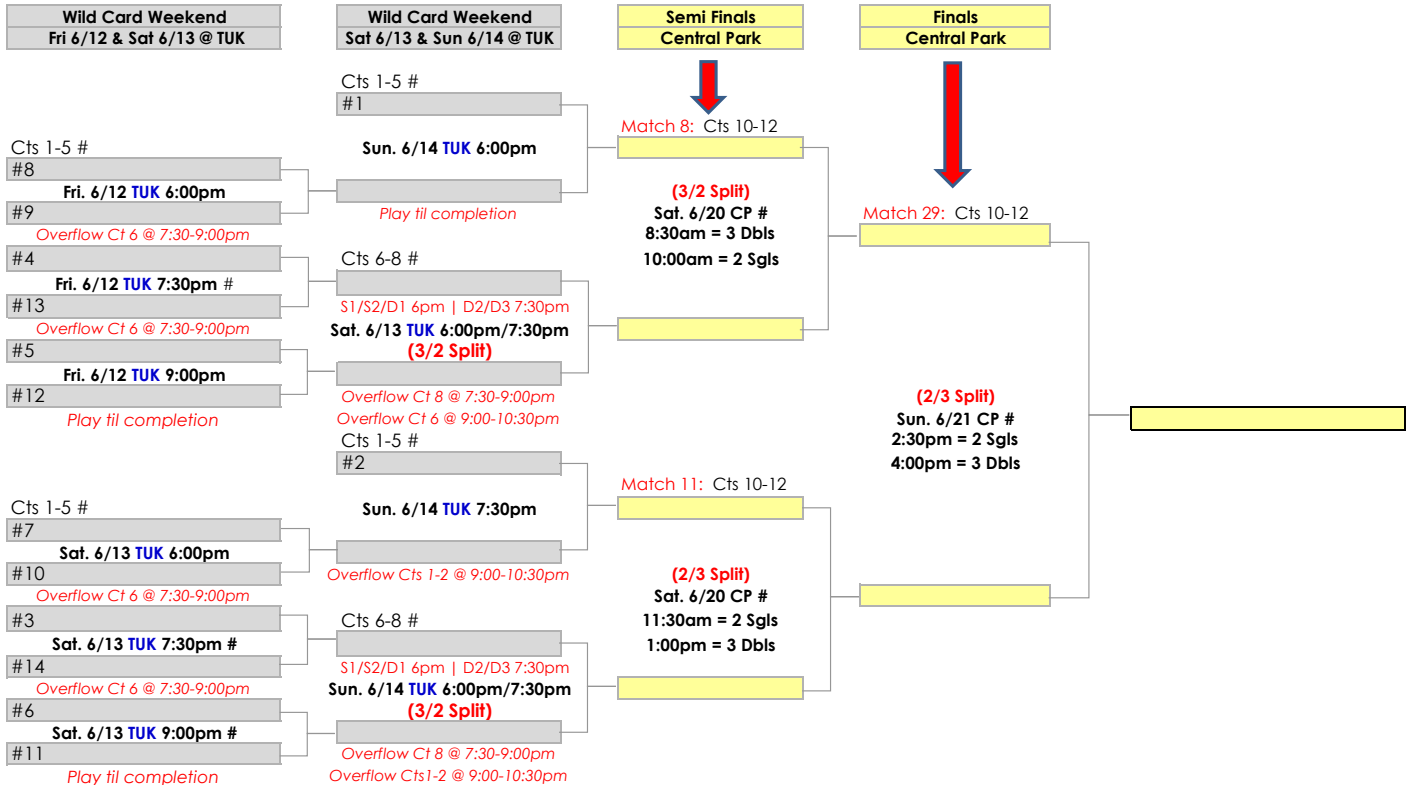

7 Flights (top 2 from each)

Top teams in each flight fill 1-7 seeds | 2nd PI teams fill 8-14 seeds

Central Park Tennis Club (CP)

6/19 - 6/21/26

Wild Card Weekend 6/12 - 6/14/26

Tukwila Sports Center (TUK)

If in 3rd STB=finish on court.
If still in 2nd set,
move to overflow court # 6 if your court
time is over.

USTA

PACIFIC NORTHWEST

3.5 Men's Playoffs

5 Flights (top 2 from each)

Top teams in each flight fill 1-5 seeds | 2nd Pl teams fill 6-10 seeds

Central Park Tennis Club (CP)

6/19 - 6/21/26

Wild Card Weekend 6/13 - 6/14/26
Mercer Island Country Club (MI)