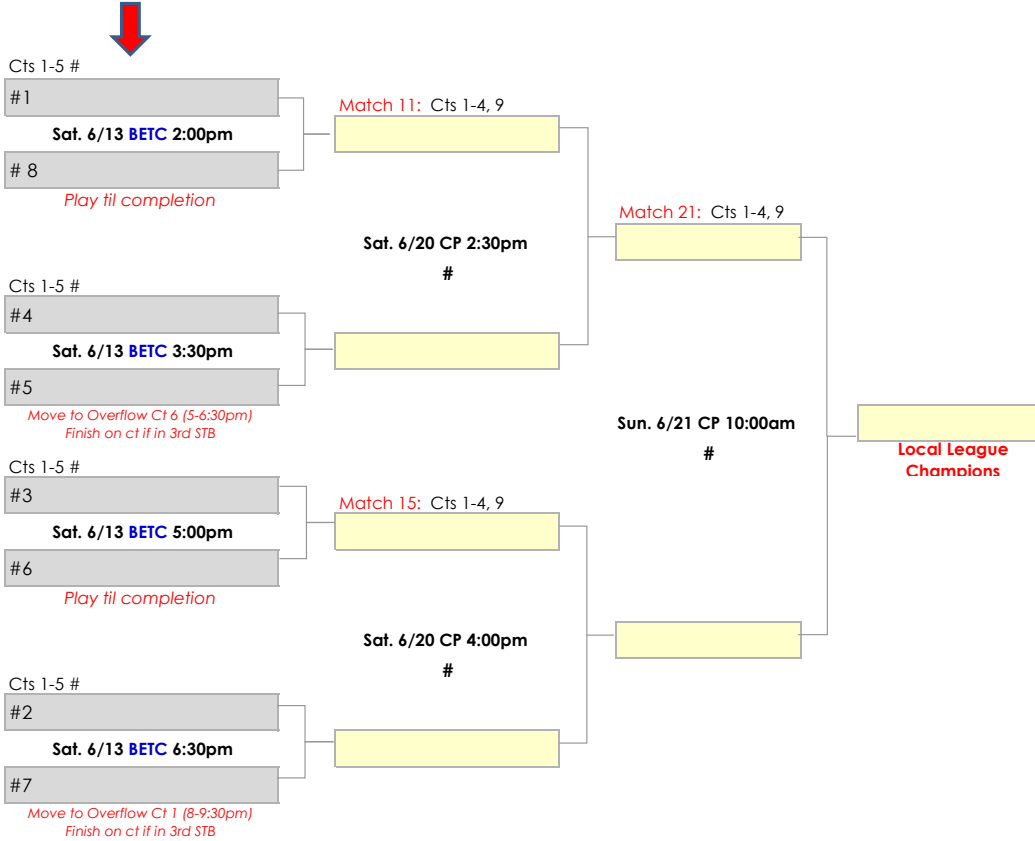

3.5 Women's Playoffs

5 Flights (top 2 from each)

Top teams in each flight fill 1-5 seeds | 2nd PI teams fill 6-10 seeds

Central Park Tennis Club (CP)

6/20 - 6/21/26

Wild Card Weekend 6/12 - 6/14/26

Columbia Athletic Club/Silver Lake (CAC/SL)

If in 3rd STB=finish on court.
If still in 2nd set,
move to overflow court # 6 if your court
time is over.

4.0 Men's Playoffs

4 Flights (top 2 from each)

Top teams in each flight fill 1-4 seeds | 2nd PI teams fill 5-8 seeds

Central Park Tennis Club (CP)

6/20 - 6/21/26

Wild Card Weekend
 Sat 6/13 @ BETC

Wild Card Weekend 6/13/26
 Boeing Employees Tennis Center (BETC)

4.0 Women's Playoffs

4 Flights (top 2 from each)

Top teams in each flight fill 1-4 seeds | 2nd PI teams fill 5-8 seeds