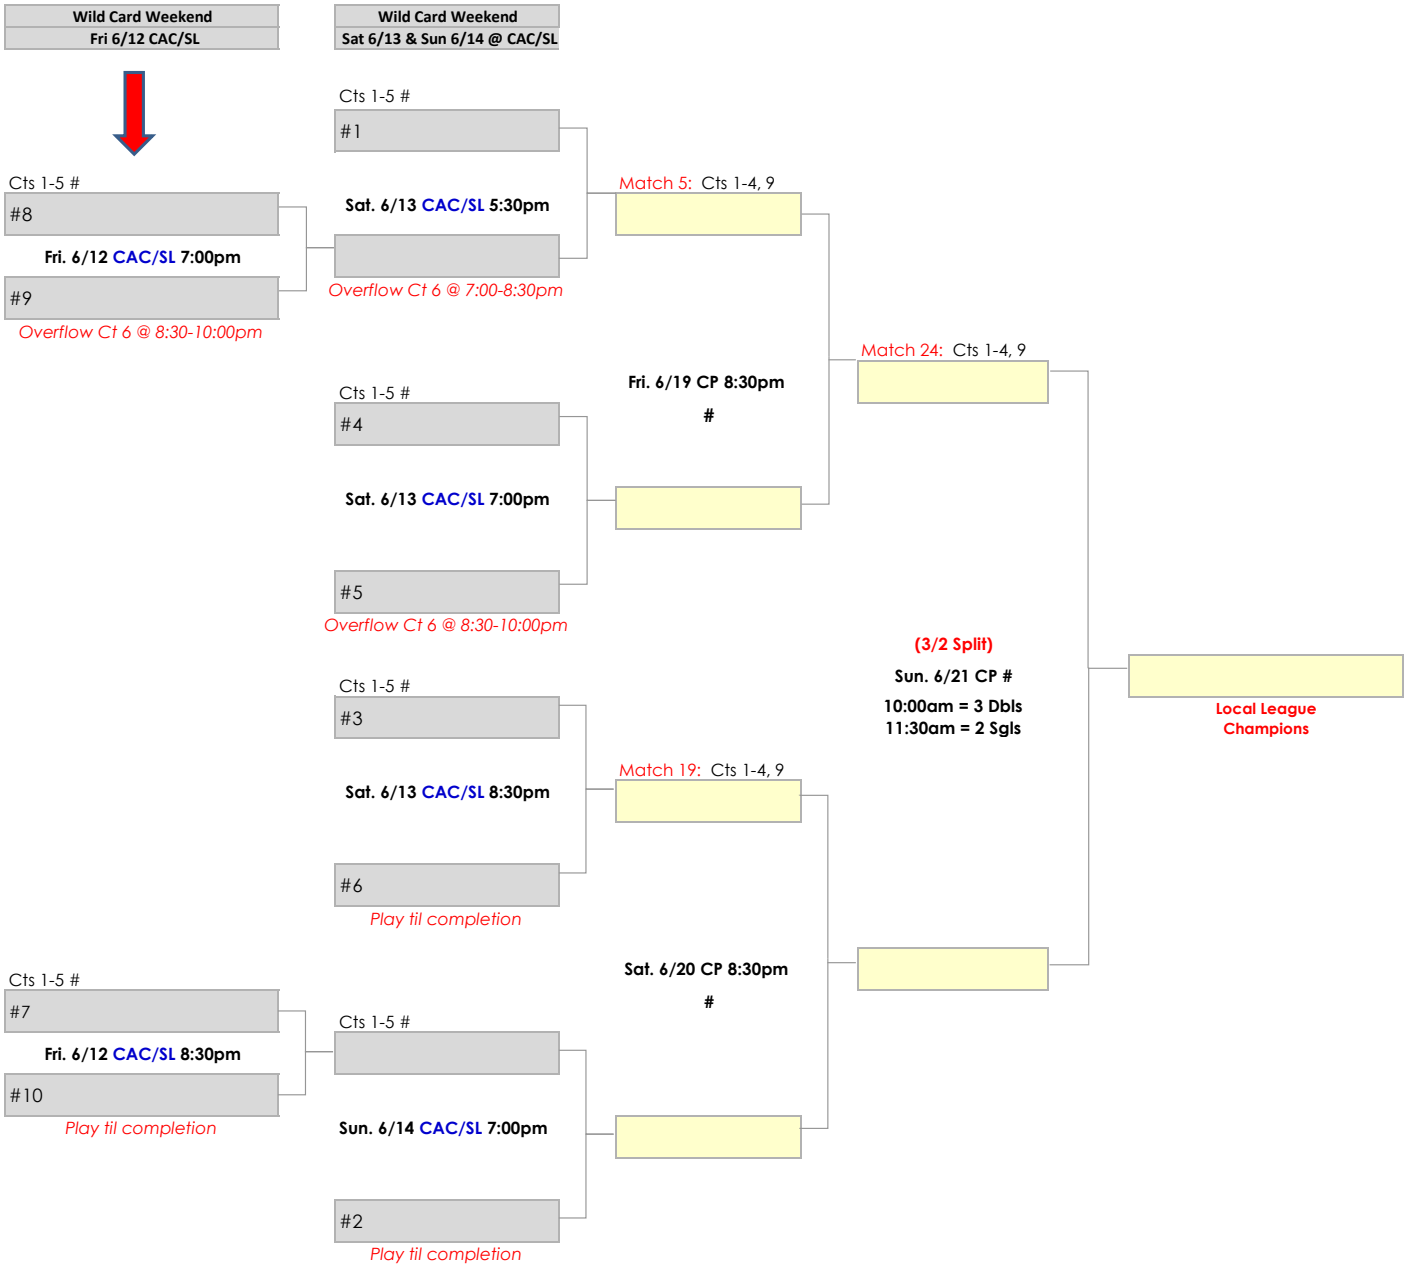

3.5 Women's Playoffs

5 Flights (top 2 from each)

Top teams in each flight fill 1-5 seeds | 2nd PI teams fill 6-10 seeds

Central Park Tennis Club (CP)

6/19 - 6/21/26

Wild Card Weekend 6/12 - 6/14/26

Columbia Athletic Club/Silver Lake (CAC/SL)

If in 3rd STB=finish on court.
If still in 2nd set,
move to overflow court # 6 if your court
time is over.

4.0 Men's Playoffs

4 Flights (top 2 from each)

Top teams in each flight fill 1-4 seeds | 2nd PI teams fill 5-8 seeds