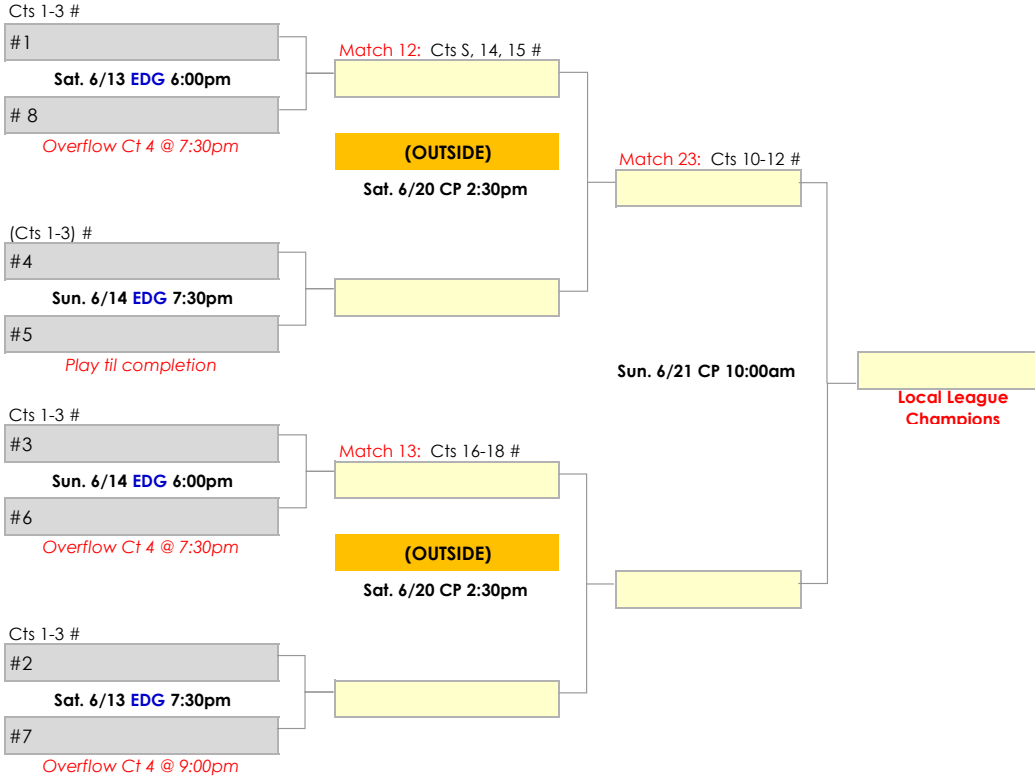

Match 14: Cts 10-12 #

Match 26: Cts 10-12 #

Match 17: Cts 10-12 #

Sun. 6/21 CP 11:30am

2.5 Women's Playoffs

4 Flights (top 2 from each)

Top teams in each flight fill 1-4 seeds | 2nd PI teams fill 5-8 seeds

Central Park Tennis Club (CP)

6/20 - 6/21/26

Wild Card Weekend 6/13 - 6/14/26

Edgebrook Club (EDG)

Wild Card Weekend
Sat 6/13 @ EDG

3.0 Men's Playoffs

5 Flights (top 2 from each)

Top teams in each flight fill 1-5 seeds | 2nd PI teams fill 6-10 seeds