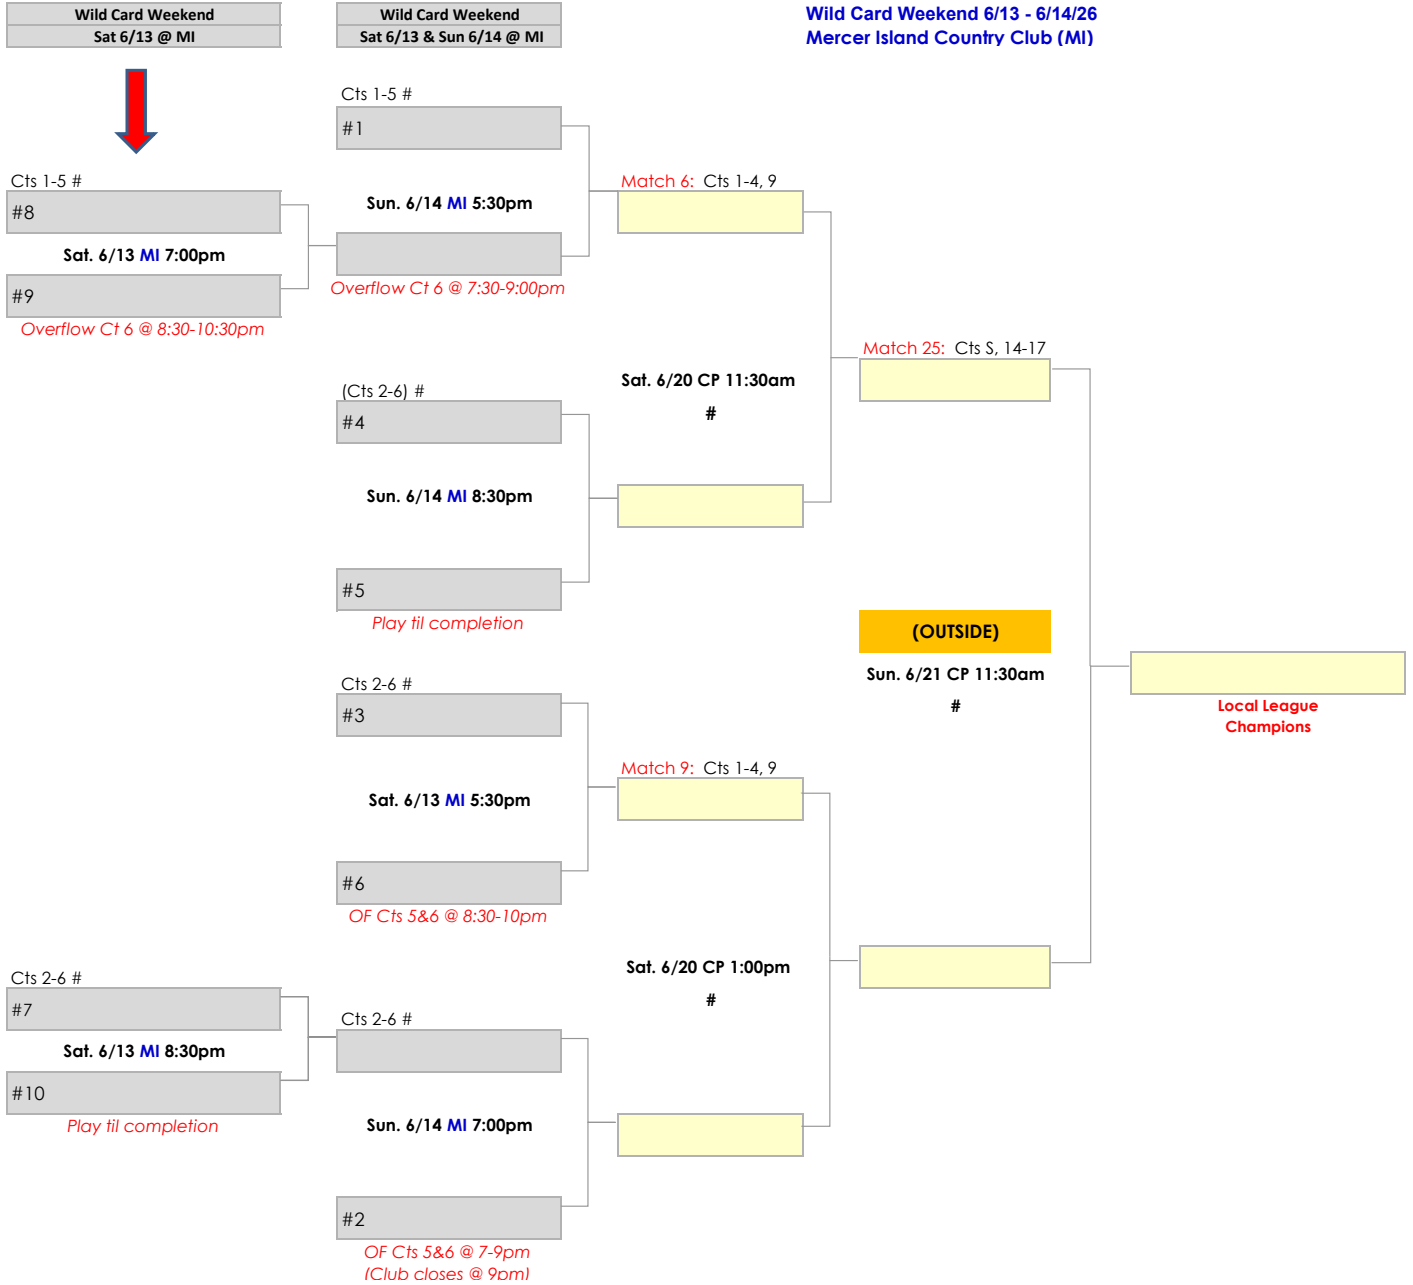

USTA

PACIFIC NORTHWEST

3.5 Men's Playoffs

5 Flights (top 2 from each)

Top teams in each flight fill 1-5 seeds | 2nd Pl teams fill 6-10 seeds

Central Park Tennis Club (CP)

6/20 - 6/21/26

Wild Card Weekend 6/13 - 6/14/26
Mercer Island Country Club (MI)

3.5 Women's Playoffs

5 Flights (top 2 from each)

Top teams in each flight fill 1-5 seeds | 2nd PI teams fill 6-10 seeds

Central Park Tennis Club (CP)

6/20 - 6/21/26

Wild Card Weekend 6/12 - 6/14/26

Columbia Athletic Club/Silver Lake (CAC/SL)