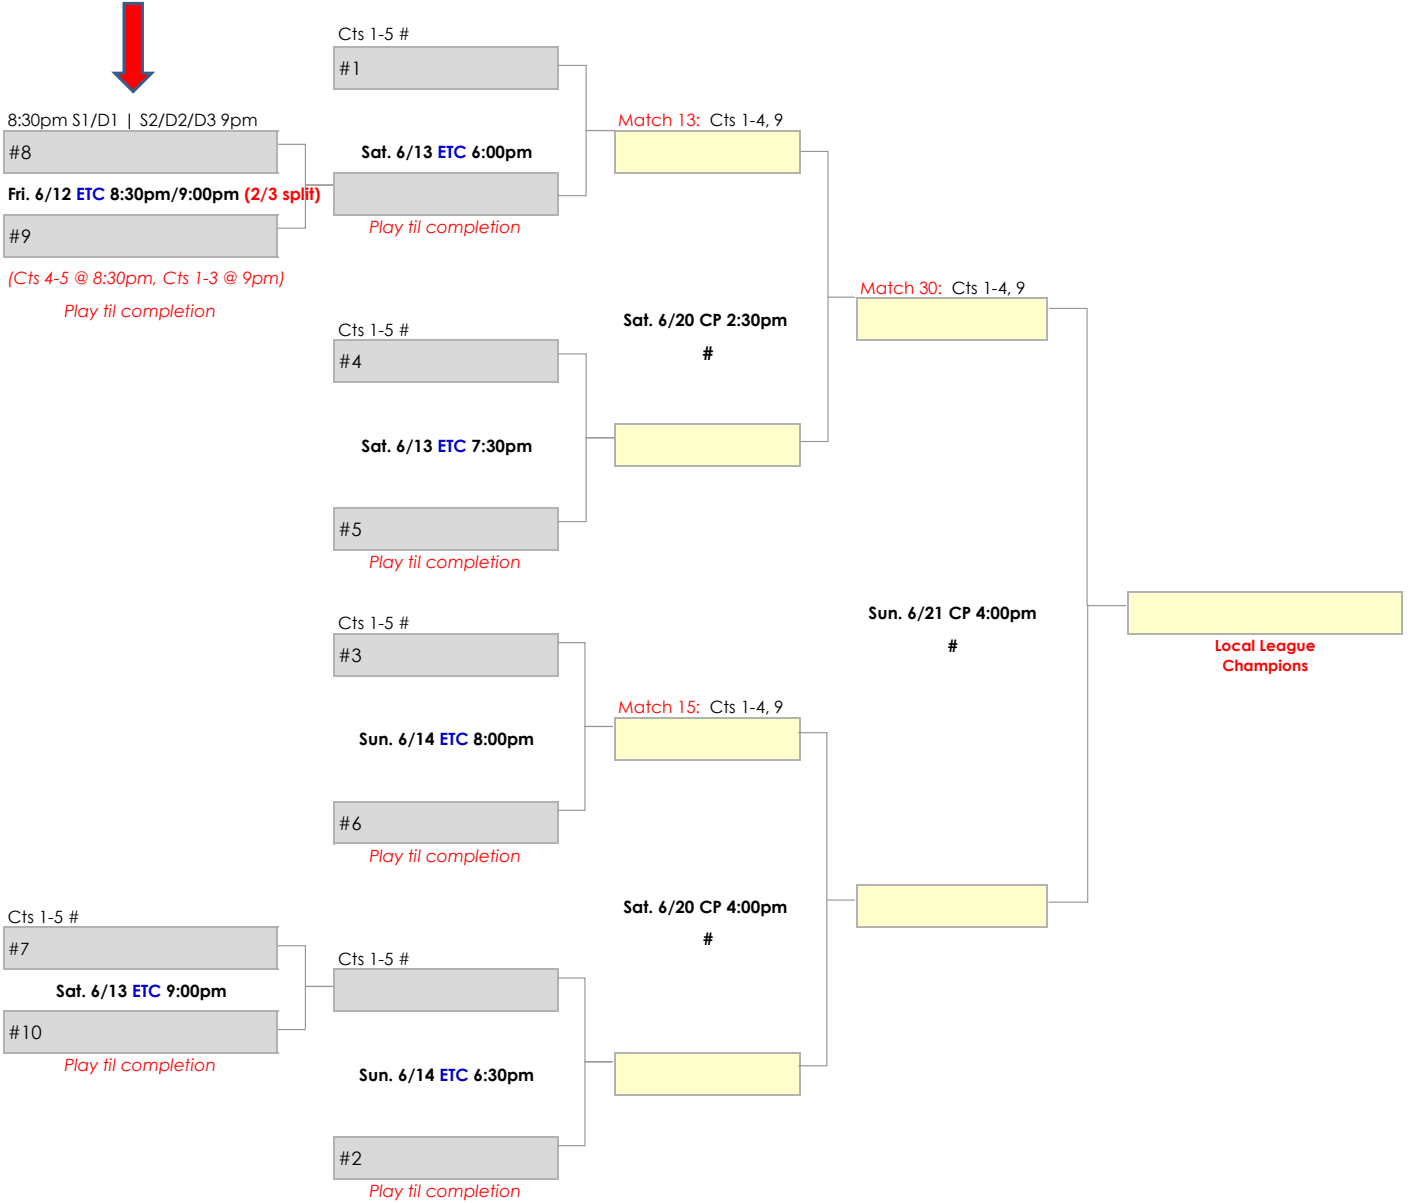

3.0 Men's Playoffs

5 Flights (top 2 from each)

Top teams in each flight fill 1-5 seeds | 2nd PI teams fill 6-10 seeds

Central Park Tennis Club (CP)

6/19 - 6/21/26

Wild Card Weekend
Fri 6/12 & Sat 6/13 @ ETC

Wild Card Weekend
Sat 6/13 & Sun 6/14 @ ETC

Wild Card Weekend 6/12 - 6/14/26
Eastside Tennis Center (ETC)