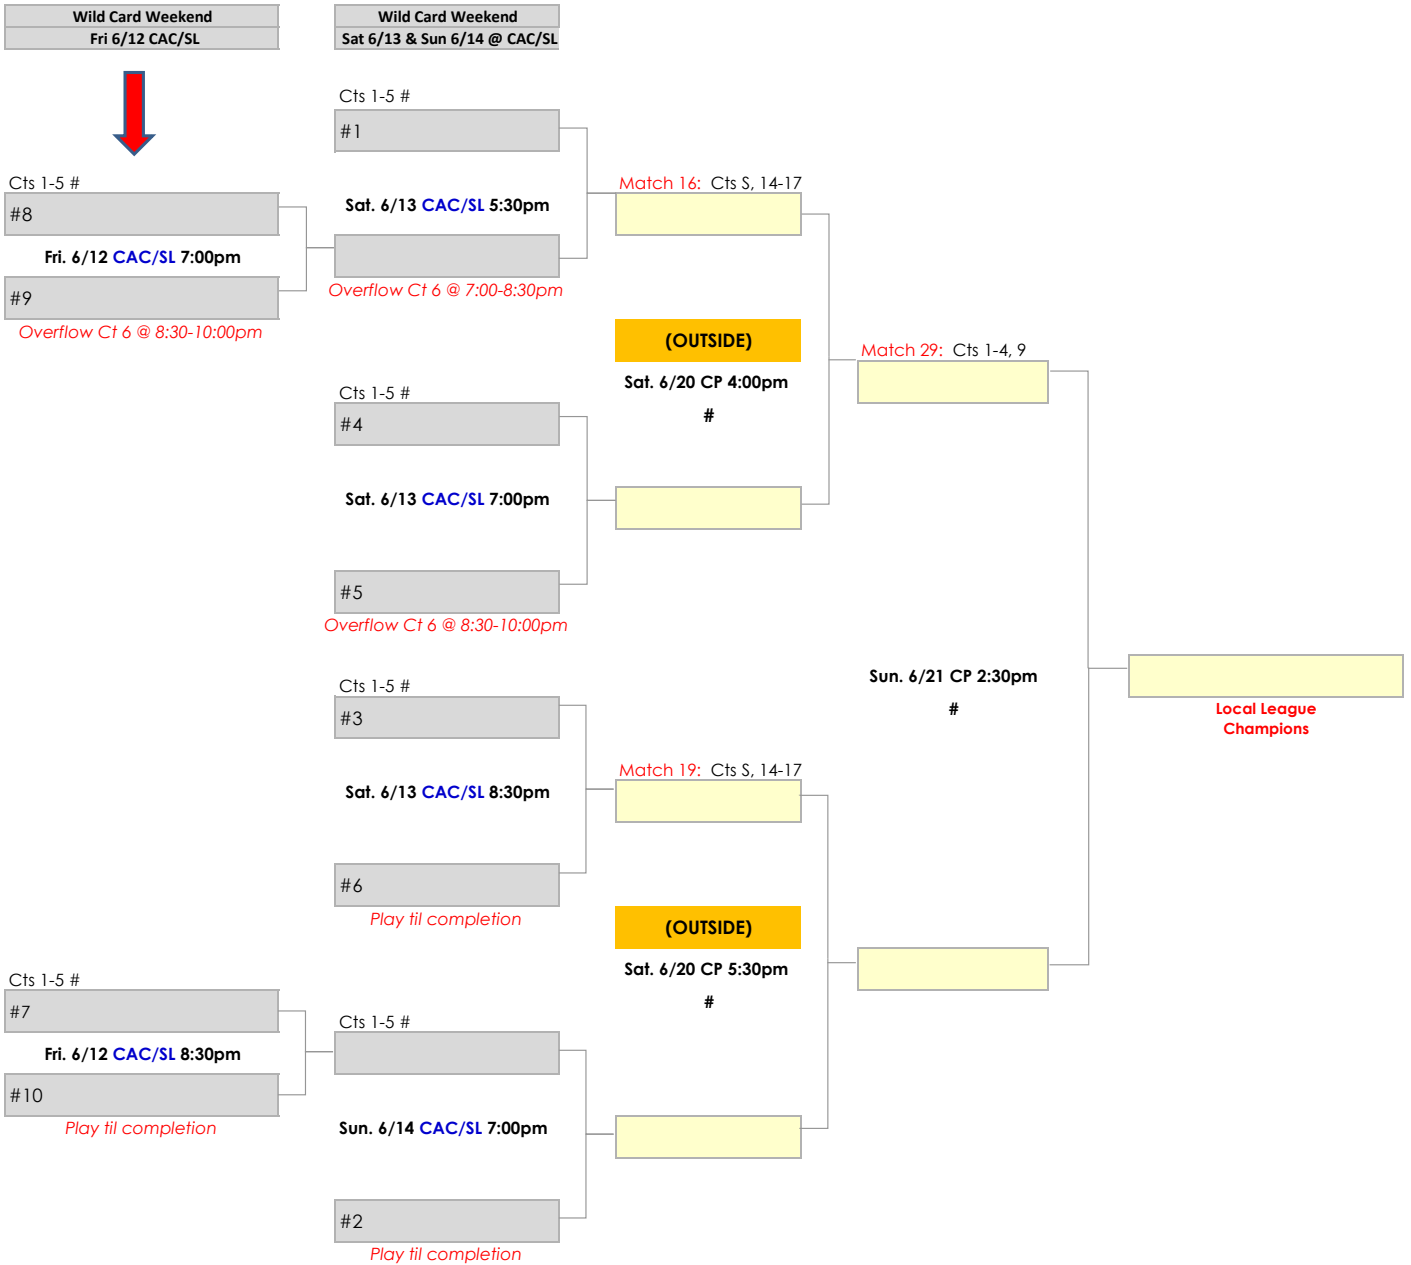

3.5 Women's Playoffs

5 Flights (top 2 from each)

Top teams in each flight fill 1-5 seeds | 2nd PI teams fill 6-10 seeds

Central Park Tennis Club (CP)

6/20 - 6/21/26

Wild Card Weekend 6/12 - 6/14/26

Columbia Athletic Club/Silver Lake (CAC/SL)

If in 3rd STB=finish on court.
If still in 2nd set,
move to overflow court # 6 if your court
time is over.

4.0 Men's Playoffs

4 Flights (top 2 from each)

Top teams in each flight fill 1-4 seeds | 2nd PI teams fill 5-8 seeds