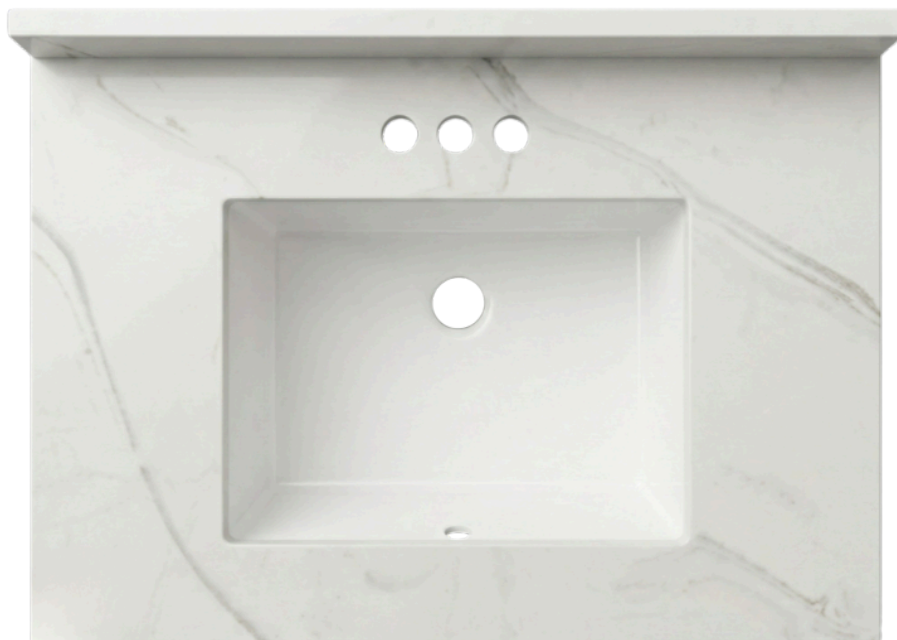

OVERFLOW

No

AVAILABLE SIZES

Single Bowl: 20" x 15"

Charlotte

Charlotte Series

The Charlotte by ARSTAR is a cultured marble vanity top with a deep rectangular bowl (7 12/16") and 1.1" thick profile. Clean flat-front aesthetic with no drip edge. Available from 25" to 61" wide, including a 61" double. Best seller for modern residential and hospitality projects. CSA B45.5 / IAPMO