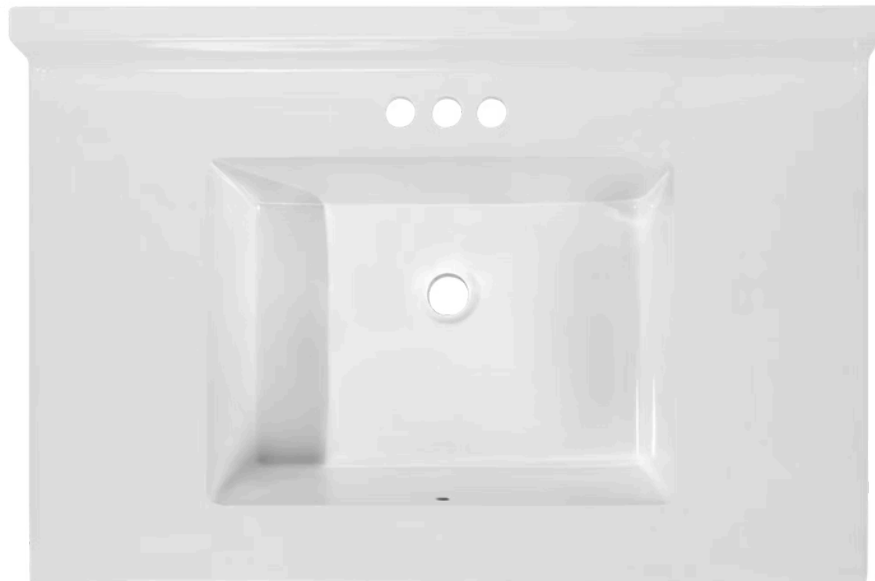

Christine

Christine

The Christine by ARSTAR is a minimalist cultured marble vanity top with a deep square bowl (7 12/16") and 1.1" thick profile. Backsplash and drip edge included. Available from 25" to 61" wide, including a 61" double. CSA B45.5 / IAPMO Z124 certified.

MATERIAL Cultured Marble or Granite	BOWL SHAPE Square	BOWL DEPTH 7 12/16"
OVERALL DEPTH 22"	TOP THICKNESS 1.1"	FINISH Matte or Gloss
DRIP EDGE Yes	BACKSPLASH Included	OVERFLOW No

AVAILABLE SIZES

Single Bowl: 25" x 22" · 31" x 22" · 37" x 22" · 49" x 22" · 61" x 22"

Double Bowl: 61" x 22"