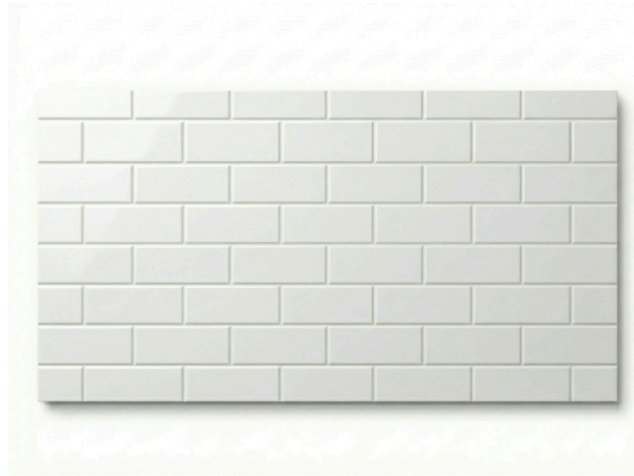

Black Galaxy

Brick 6×24

Classic Brick

The Brick 6×24 by ARSTAR is a seamless cultured marble shower panel system featuring a classic 6"×24" brick pattern. The most specified wall pattern for hotels and multifamily projects. Three-piece system covers side walls up to 36" and back walls up to 60", reaching 96" in height. Zero grout lines,