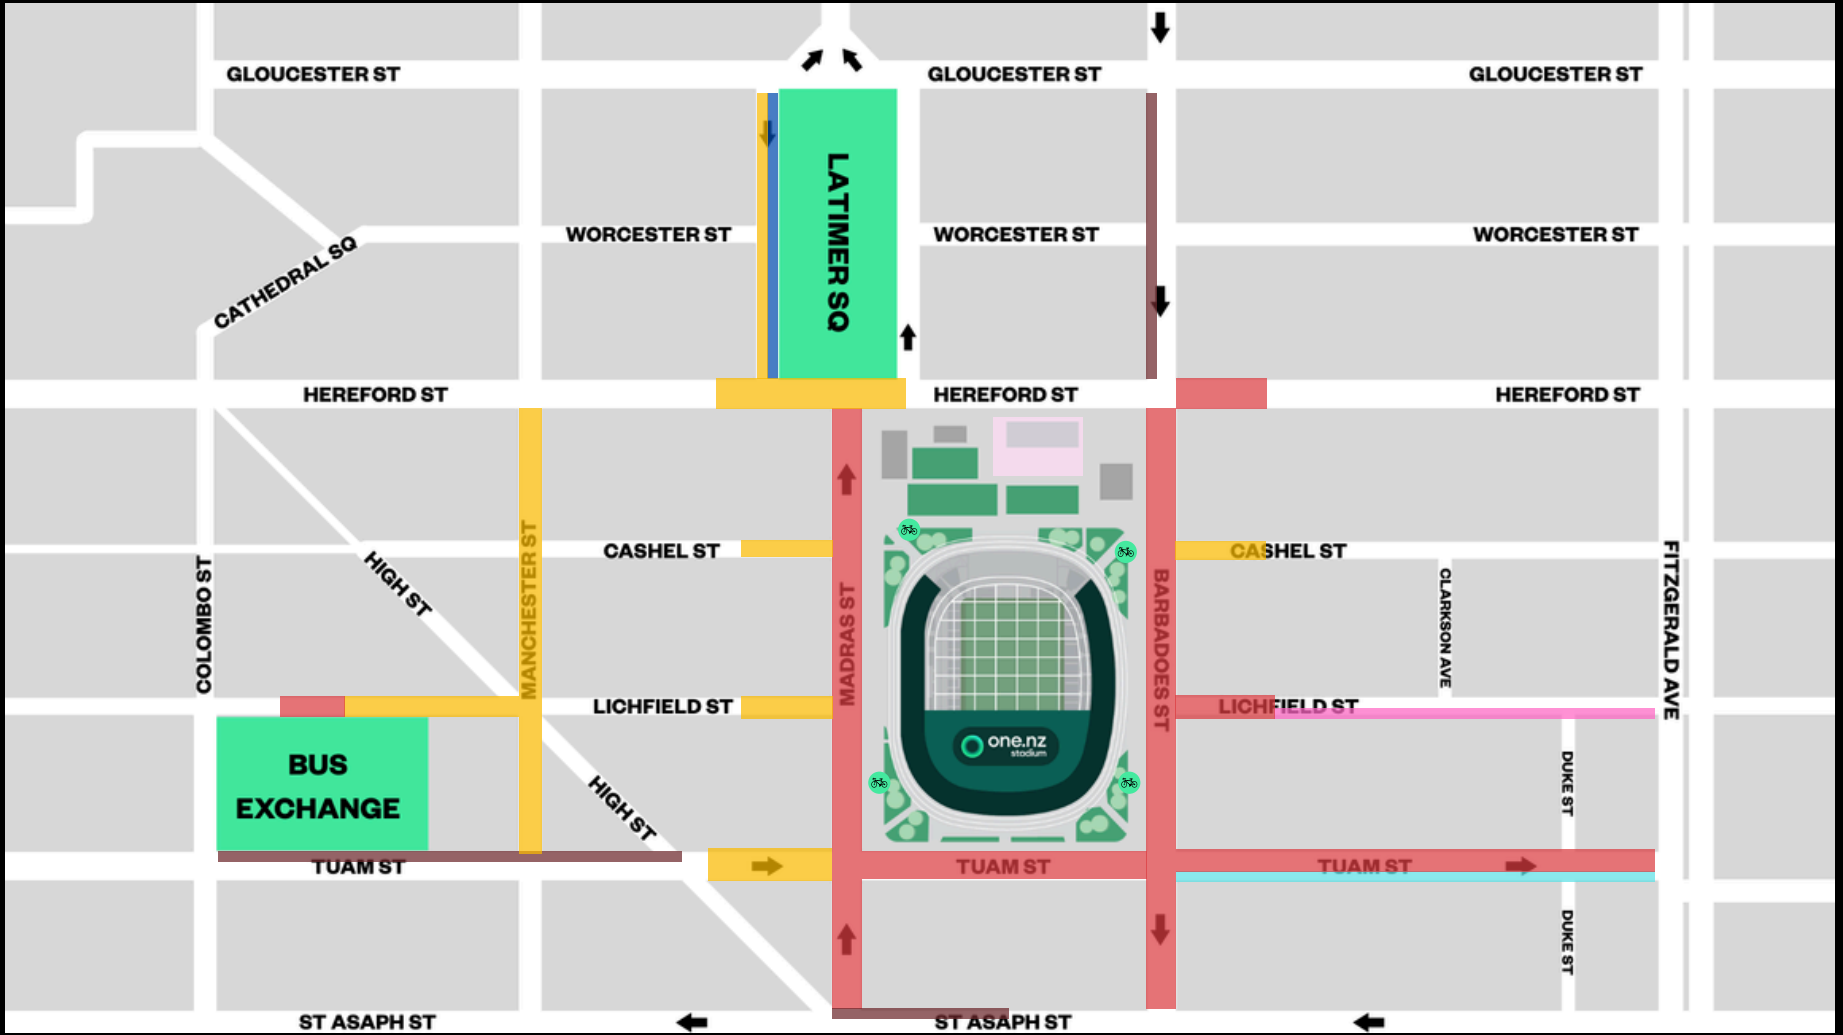

INGRESS

KEY

Prepaid Mobility Parking and Dropoff

Metro Event Direct Shuttle Dropoff

Private Bus Parking

Road Closure

Lane Reduction

Authorised Vehicles Only

Ride Share Dropoff

EGRESS

KEY

- Prepaid Mobility Parking and Pick Up
- Road Closure
- Ride Share Dropoff
- Metro Event Direct Shuttle Pick Up
- Lane Reduction
- Private Bus Parking
- Authorised Vehicles Only