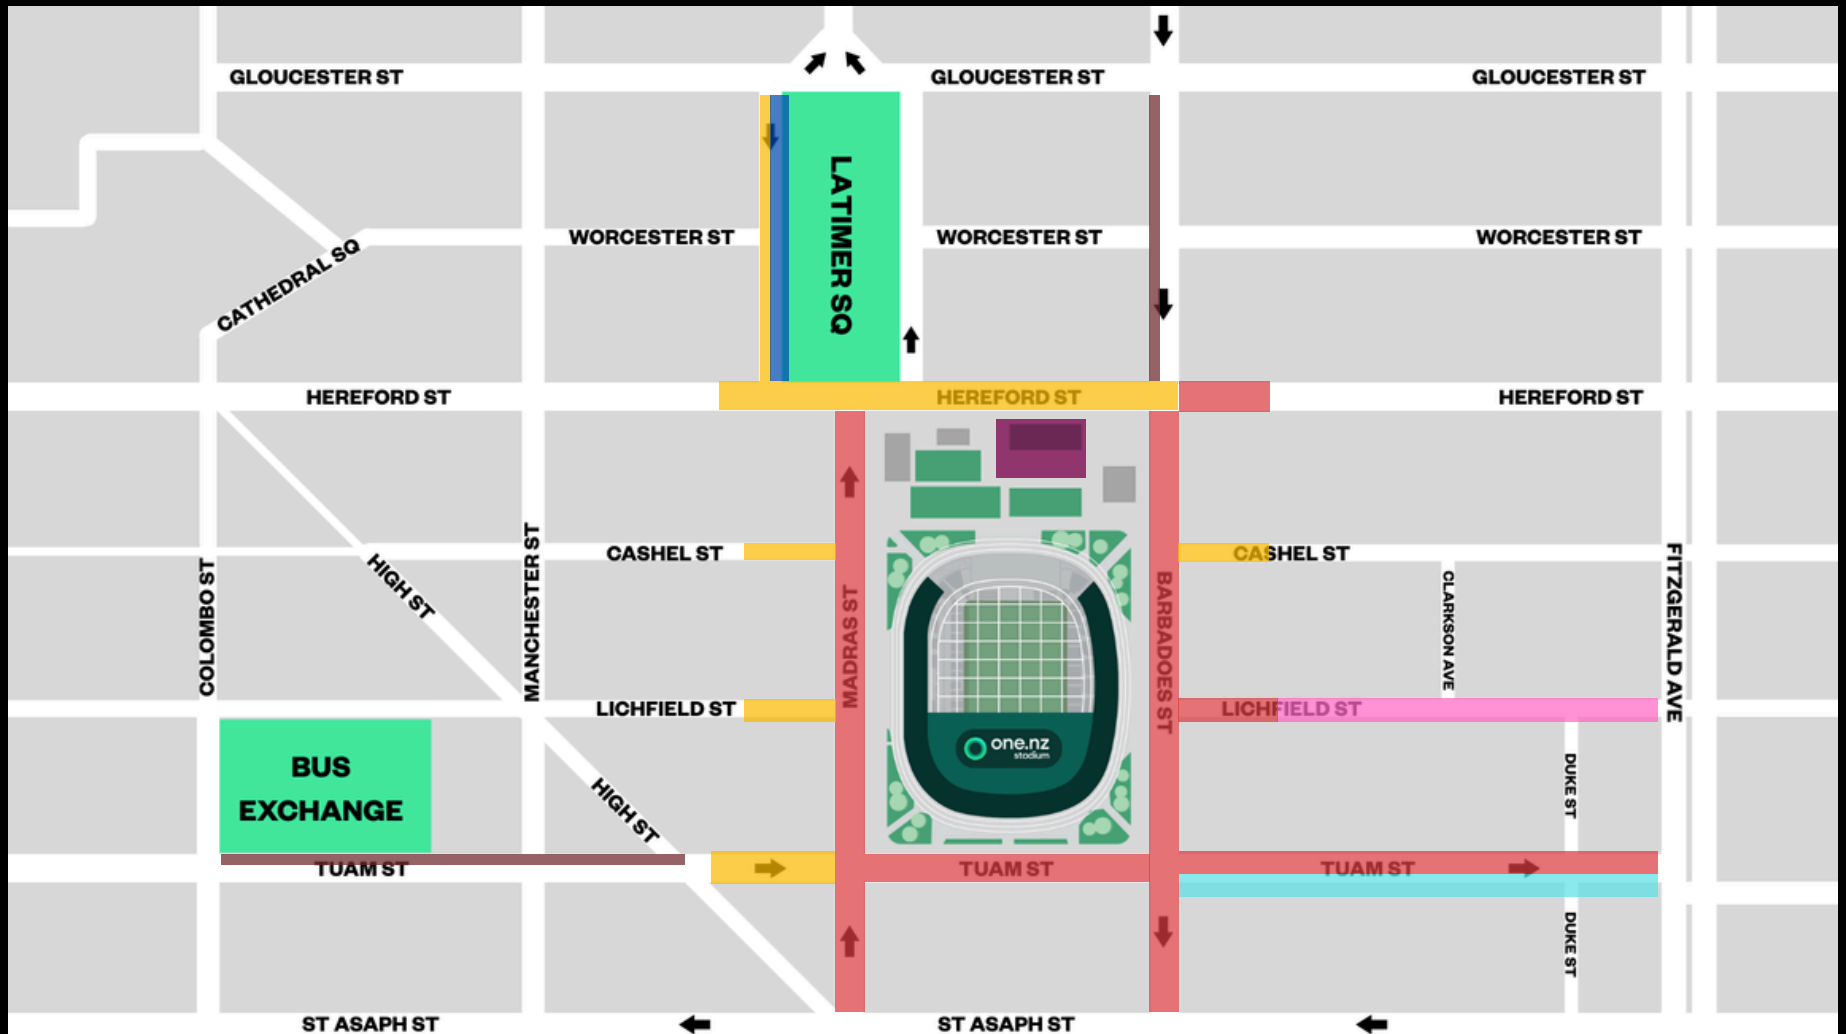

INGRESS

KEY

Prepaid Mobility Parking and Dropoff

Metro Event Direct Shuttle Dropoff

Private Bus Parking

Road Closure

Lane Reduction

Authorised Vehicles Only

Ride Share Dropoff

EGRESS

KEY

- Prepaid Mobility Parking and Pick Up
- Road Closure
- Ride Share Dropoff
- Metro Event Direct Shuttle Pick Up
- Lane Reduction
- Private Bus Parking
- Authorised Vehicles Only