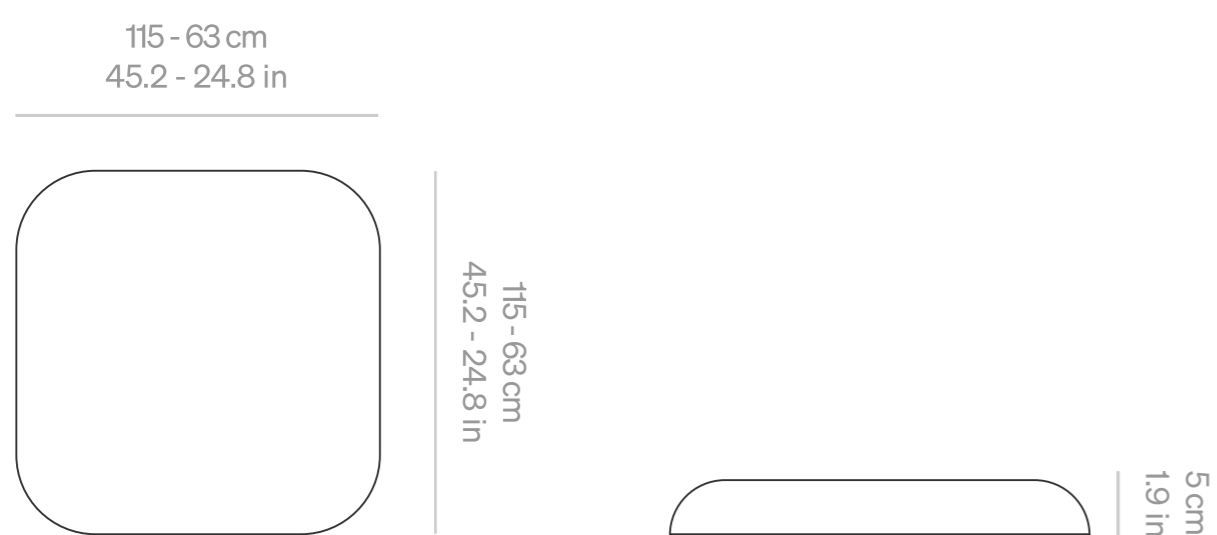

# Miss Mirror

# Miss Mirror

Manufactured in Italy

Available in three finishes and two sizes.

Miss redefines the mirror as a quiet presence within space. Soft shapes and rounded edges dissolve boundaries, turning reflection into a fluid surface. Gently distorting surfaces capture movement and light, creating images that feel suspended, almost ethereal.

## Dimensions

W 63 cm | 24.8 in  
D 5 cm | 1.9 in  
H 63 cm | 24.8 in

W 115 cm | 45.2 in  
D 5 cm | 1.9 in  
H 115 cm | 45.2 in

**mohdern**