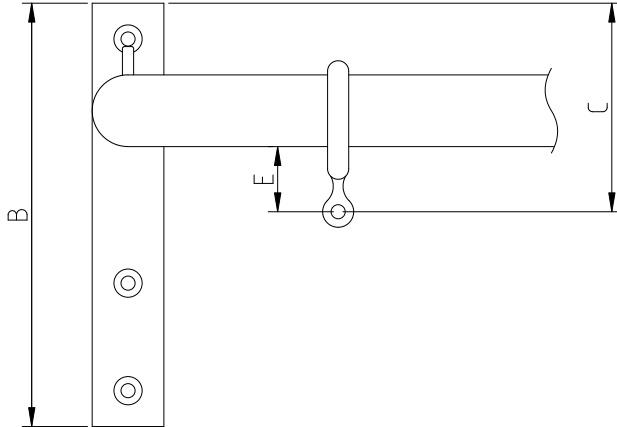

TECHNICAL SPECIFICATIONS

Telephone: +44 (0) 2392 25 25 25
 Email: sales@tillysinteriors.com

TILLYS

FRENCH RETURN POLES

POLE DIAMETER	FRENCH RETURN				
	A*	B	C	D	E
19mm	75	150	74	MTM	29
25mm	100	150	74	MTM	24
32mm	100	150	83	MTM	26
38mm	125	150	90	MTM	27
50mm	150	150	105	MTM	29

**Can be made to measure, listed dimensions are minimum*