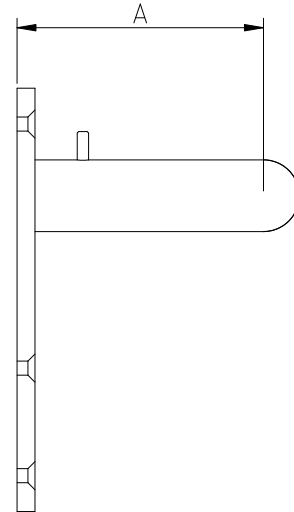

TECHNICAL SPECIFICATIONS

Telephone: +44 (0) 2392 25 25 25
 Email: sales@tillysinteriors.com

TILLYS

FRENCH RETURN POLES

POLE DIAMETER	FRENCH RETURN				
	A*	B	C	D	E
19mm	75	150	74	MTM	29
25mm	100	150	74	MTM	24
32mm	100	150	83	MTM	26
38mm	125	150	90	MTM	27
50mm	150	150	105	MTM	29

**Can be made to measure, listed dimensions are minimum*