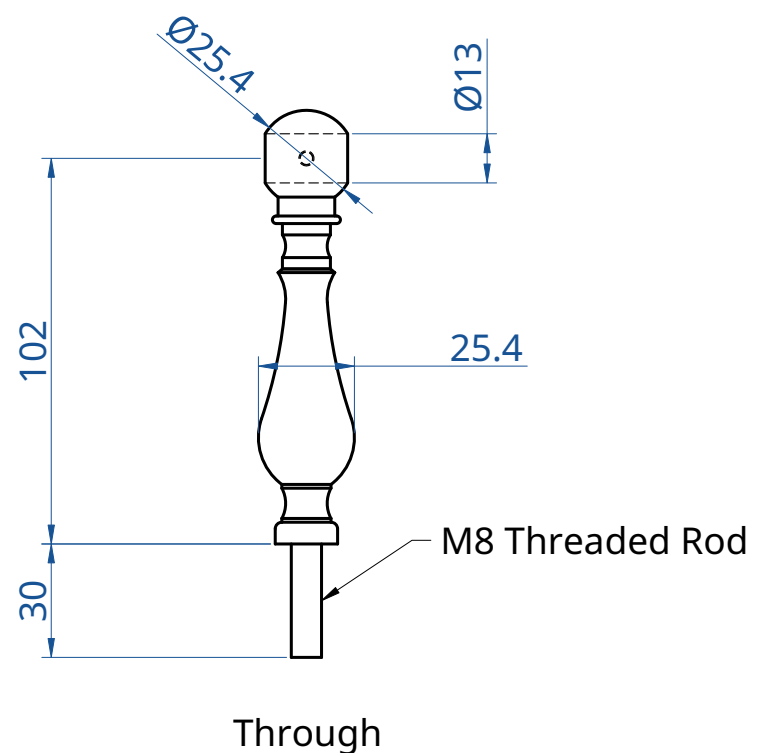

Domed Nut

C

C

B

B

3 varieties of support post:

- Through
- Corner
- End

Inline Recess Brackets also available.
Threaded rod length to be confirmed per order.