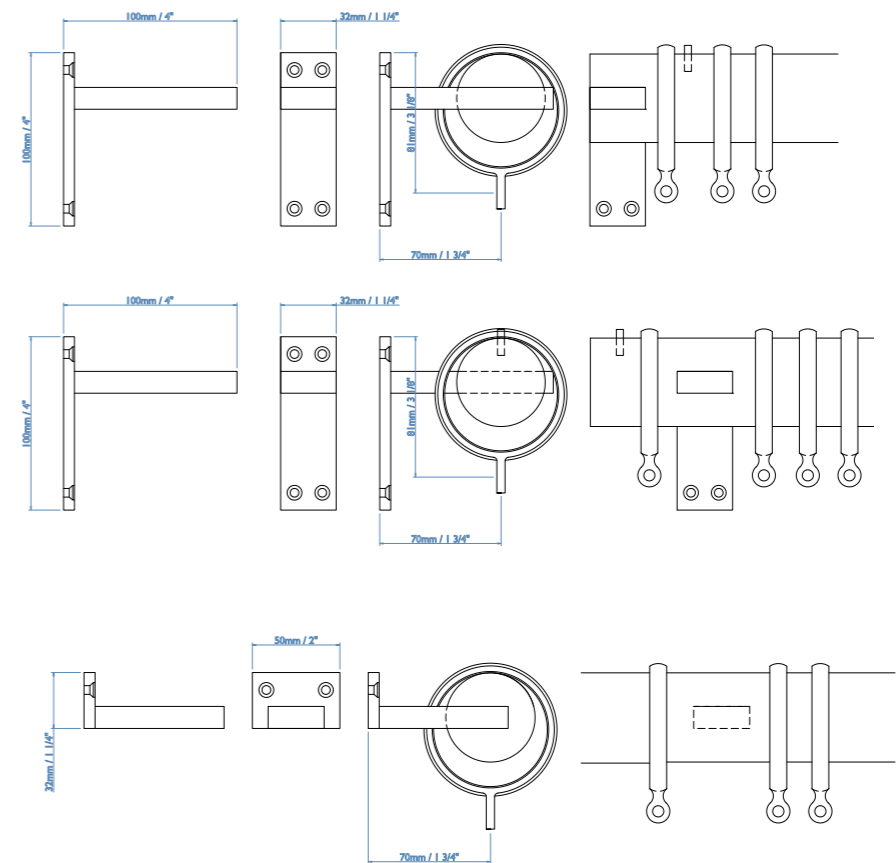

Brackets available in all Tillys metal finishes.

Bracket-to-Pole joint positioning fully flexible, as shown in examples below and left.

Poles available in square or round section. Please ask for advice if fully bespoke section shape required.

Can be integrated with curtain track systems.

ANTIQUÉ / WORN WOOD FINISH

ANY TIMBER

PAINTED TO ANY COLOUR

TECHNICAL SPECIFICATION / SQUARE SECTION POLE

TECHNICAL SPECIFICATION / ROUND SECTION POLE

CONTACT

023 9225 2525