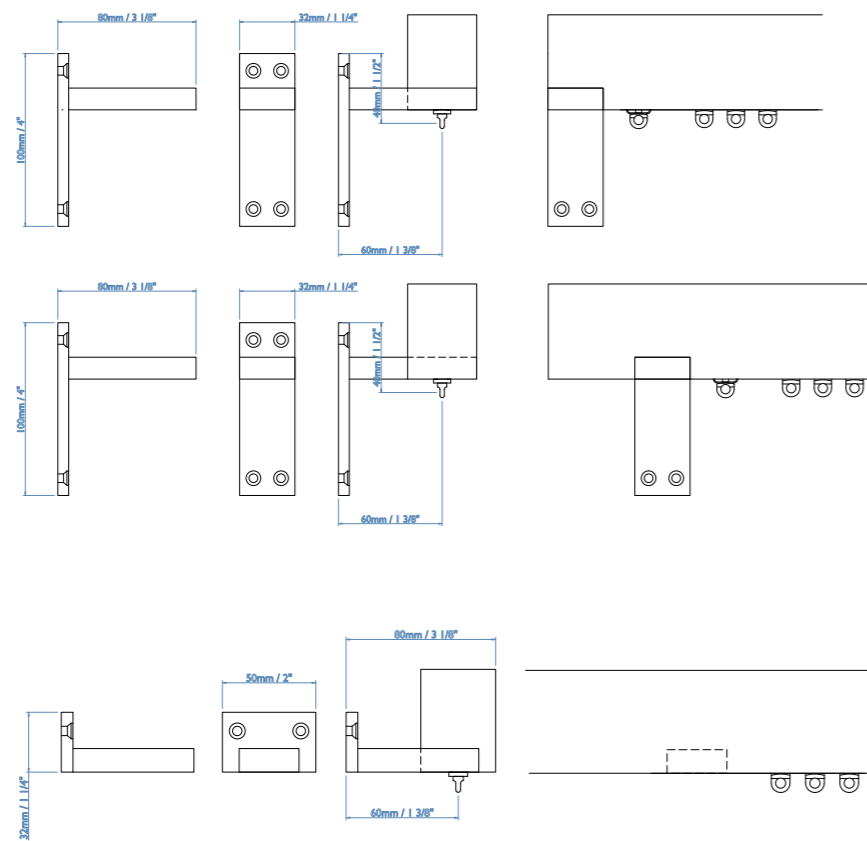

Brackets available in all Tillys metal finishes.

Bracket-to-Pole joint positioning fully flexible, as shown in examples below and left.

Poles available in square or round section. Please ask for advice if fully bespoke section shape required.

Can be integrated with curtain track systems.

ANTIQUÉ / WORN WOOD FINISH

ANY TIMBER

PAINTED TO ANY COLOUR

TECHNICAL SPECIFICATION / SQUARE SECTION POLE

TECHNICAL SPECIFICATION / ROUND SECTION POLE

CONTACT

023 9225 2525