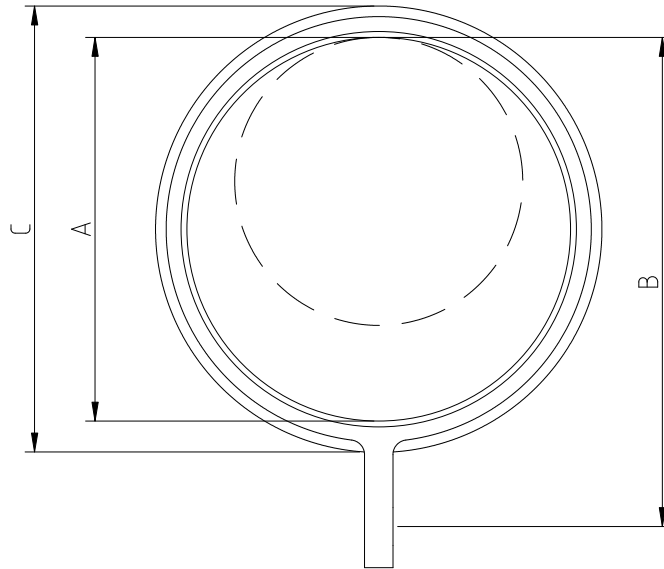

TECHNICAL SPECIFICATIONS

Telephone: +44 (0) 2392 25 25 25
Email: sales@tillysinteriors.com

TILLYS

CLASSIC RING

RING DIAMETER	CLASSIC RING				
	A	B	C		
MR20	20	30	26		
MR30	30	47	43		
MR38	38	53	49		
MR45	45	60	56		
MR50	50	66	62		
MR65	65	79	76		
MR75	75	91	88		