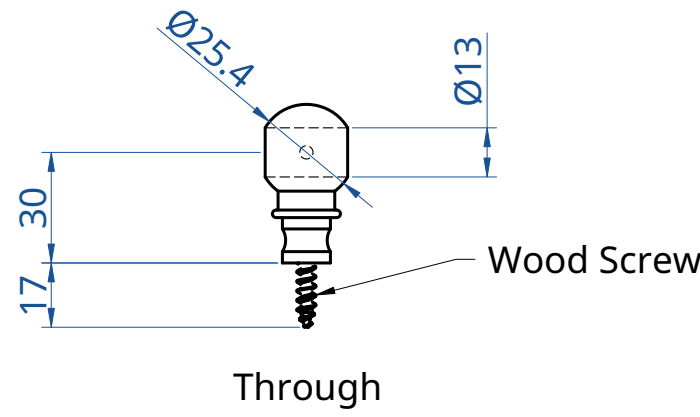

C

C

B

B

A

A

3 varieties of support post:

- Through
- Corner
- End

Inline Recess Brackets also available.
Threaded rod length to be confirmed per order.

Tillys Interiors Ltd
30mm Fiddle Rail
Rev A

6

5

4

3

2

1