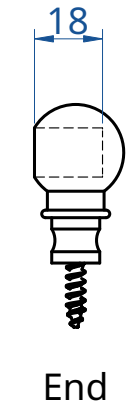

6

5

4

3

2

1

D

D

C

C

B

B

A

A

3 varieties of support post:

- Through
- Corner
- End

Inline Recess Brackets also available.
Threaded rod length to be confirmed per order.

Tillys Interiors Ltd
30mm Fiddle Rail
Rev A

6

5

4

3

2

1