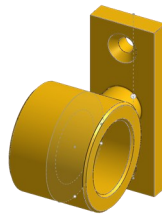

CAFÉ ROD BRACKET

STYLE	FIXING	POLE DIAMETER	11mm	16mm	19mm
Café Rod Bracket	Face	Bracket Height	25mm	25mm	-
		Ring Diameter	MR20	MR20	-
		Top of Pole to Eye	30mm	30mm	-
		Projection to Centre	25mm	25mm	-
		Max Bracket Spacing	120cm	120cm	-