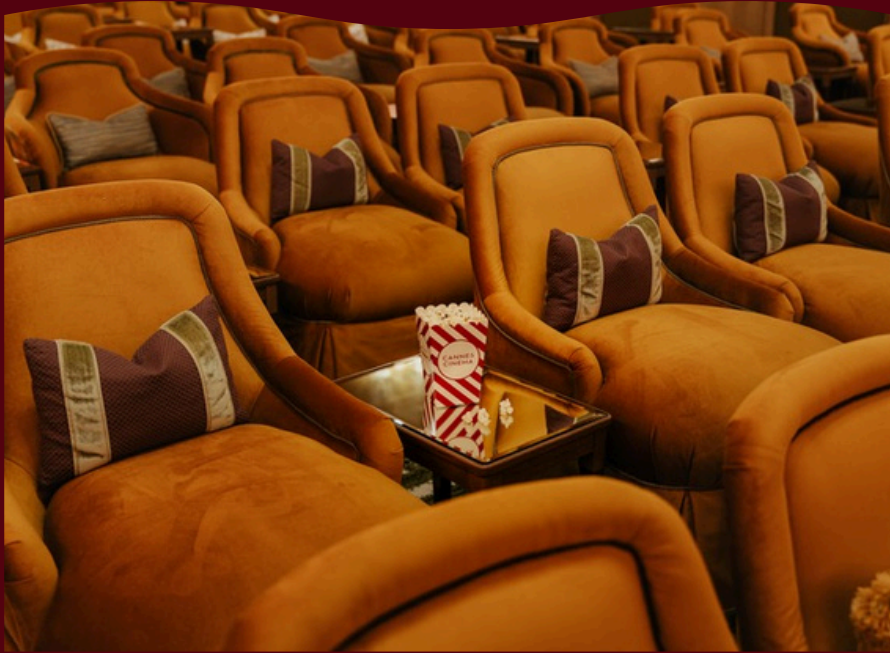

CANNES CINEMA