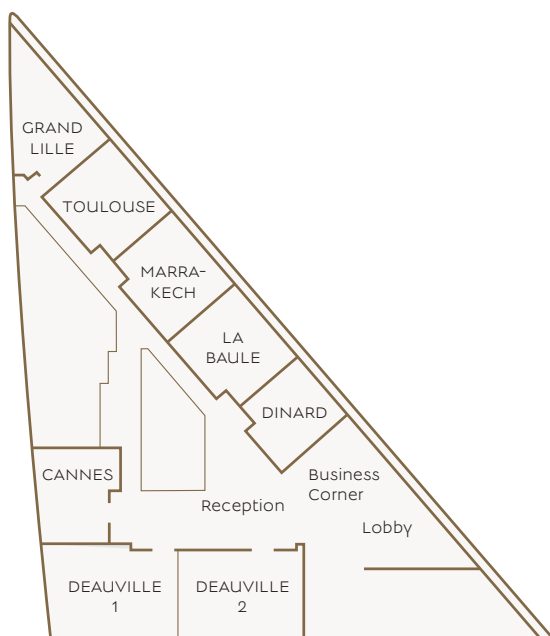

LOBBY LEVEL

FOR ALL INQUIRES ABOUT THE LILLE SITE

Resort Barrière Lille Sales Department
+33 (0)3 28 14 45 48
meeting-lille@groupebarriere.com
www.meetings-barriere-lille.com

FOR ALL INQUIRIES ABOUT BARRIÈRE MEETINGS & EVENTS

Groupe Barrière Sales Department
+33 (0)9 70 81 84 78
meetings@groupebarriere.com
www.meetings-barriere.com