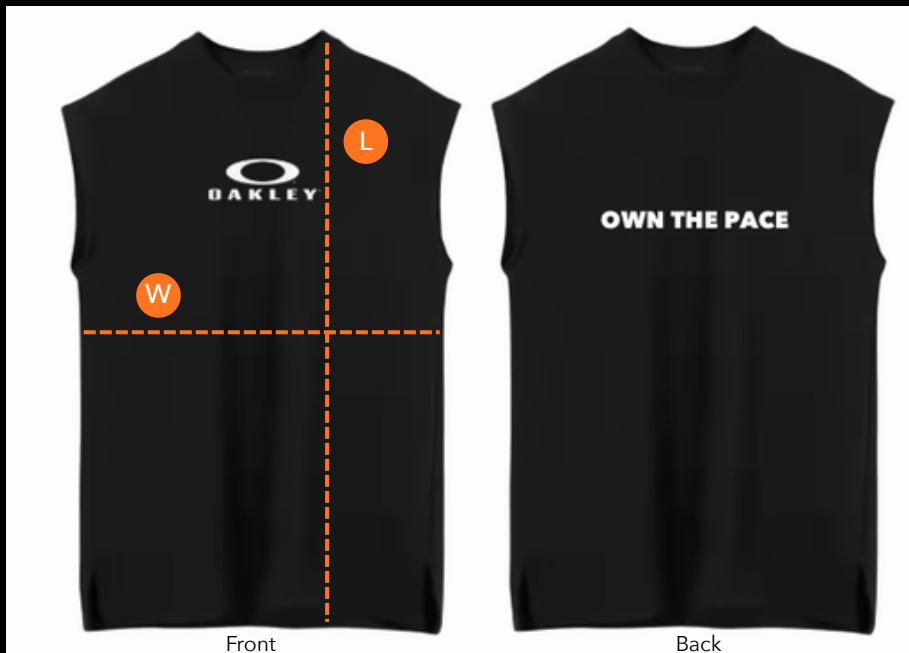

SIZE CHART

IMAGE FOR ILLUSTRATION ONLY

| | Width (W) | | Length (L) | |
|-----------|-----------|----|------------|----|
| | inches | cm | inches | cm |
| S | 18.5 | 47 | 26.0 | 66 |
| M | 19.7 | 50 | 27.2 | 69 |
| L | 20.9 | 53 | 28.3 | 72 |
| XL | 22.0 | 56 | 29.1 | 74 |
| Tolerance | +/- 3/4" | | +/- 3/4" | |

THE OAKLEY MOVEMENT
RUN.PUSH.REPEAT