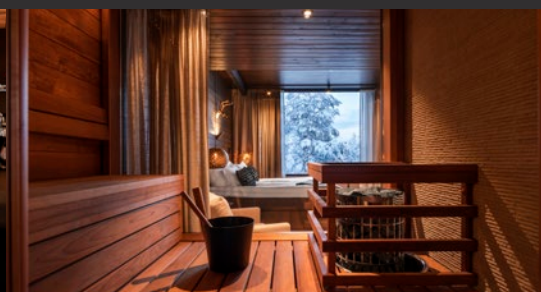

LAPLAND HOTELS
SKY OUNASVAARA

Under the northern sky

Lapland Hotels Sky Ounasvaara is located in the middle of a landscape that opens to the horizon and rugged northern rocks. The hotel's rooms have unobstructed views towards a snow burdened nature or a forest landscape coloured by the summer sun.

ROOMS

- Rooms with a sauna, spacious rooms and pet rooms
- All rooms are equipped with a selection of pillows, air conditioning, a safe deposit box, an electric kettle, a hair dryer, an ironing kit and a flat-screen TV
- Free Wi-Fi