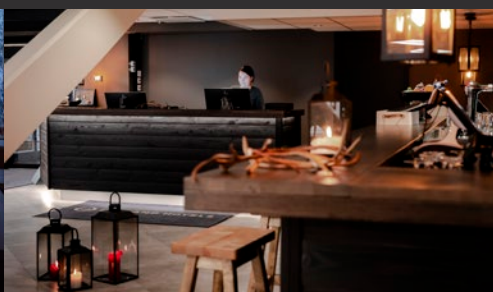

LAPLAND HOTELS
SKY OUNASVAARA

Under the northern sky

Lapland Hotels Sky Ounasvaara is located in the middle of a landscape that opens to the horizon and rugged northern rocks. The hotel's rooms have unobstructed views towards a snow burdened nature or a forest landscape coloured by the summer sun.

SERVICES IN THE AREA

- ↪ Ounasvaara Ski Resort
- ↪ Lapland Safaris programme services

DISTANCES

- ⚡ Slopes and skiing tracks start from the hotel premises
- ✈ Rovaniemi Airport 20 min
- 🚆 Rovaniemi Railway Station 10 min
- Rovaniemi city centre 3.5 km

ROOMS

- Rooms with a sauna, spacious rooms and pet rooms
- All rooms are equipped with a selection of pillows, air conditioning, a safe deposit box, an electric kettle, a hair dryer, an ironing kit and a flat-screen TV
- Free Wi-Fi

SERVICES

- Sky Kitchen & View restaurant for 150 people
- Meeting rooms for 10-100 people
- Auditorium for 100 people
- Lounge bar
- Rooftop terrace
- Lapland Hotels Shop
- Private saunas
- Plenty of parking space and an electric car charging point

CONTACT INFORMATION

- 📍 Juhannuskalliontie, 96400 Rovaniemi, Finland
- ☎ +358 16 323 400
- ✉ skyhotel@laplandhotels.com

71 ACCOMMODATION OPTIONS

15 NORTHERN COMFORT TWIN

- Two 90 cm beds

4 NORTHERN COMFORT DOUBLE

- Double bed 160 cm

3 NORTHERN COMFORT TWIN PLUS

- Two 90 cm beds
- Bath tub
- Bathrobes and slippers

16 MYSTIQUE DELUXE SAUNA TWIN

- Two 90 cm beds
- Sauna
- Bathrobes and slippers
- Minibar

16 MYSTIQUE DELUXE SAUNA DOUBLE

- Double bed 180 cm
- Sauna
- Bathrobes and slippers
- Minibar

4 MYSTIQUE DELUXE PREMIUM

- Two 90 cm beds
- Sauna
- Bathrobes and slippers
- Specialty coffee maker
- Minibar

1 MYSTIQUE DELUXE PLUS

- Bed 180 cm
- Bath tub
- Specialty coffee maker
- Minibar
- Bathrobes and slippers

1 NORTHERN COMFORT SAUNA

- Two 90 cm beds
- Sauna
- Specialty coffee maker
- Minibar
- Bathrobes and slippers

4 ARCTIC JUNIOR SUITE

- Bed 180 cm
- Sauna
- Specialty coffee maker
- Minibar
- Bathrobes and slippers

7 LAPLAND SUITE

- One bedroom with a 180 cm bed and one bedroom with two 90 cm beds
- Sauna
- Specialty coffee maker
- Minibar
- Bathrobes and slippers