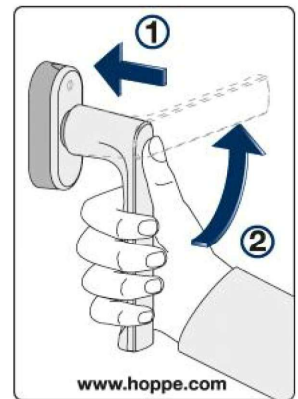

Handle options

Inward Opening Tilt and Turn

GBS78 and GBS98

GBS78A and GBS98A

21°

Mila - "Standard"

Key plugs easily transform locking handles into push button, green button or non-locking &

Also available in non-locking

SecuForte®

Coastal SST100 - Black/ Stainless steel/Brass-Locking

Key

If you have seen another handle that you like that isn't on this data sheet, please send a link or picture through to us and we can see if it is compatible. In general for inward opening windows it must be compatible with tilt and turn hardware.