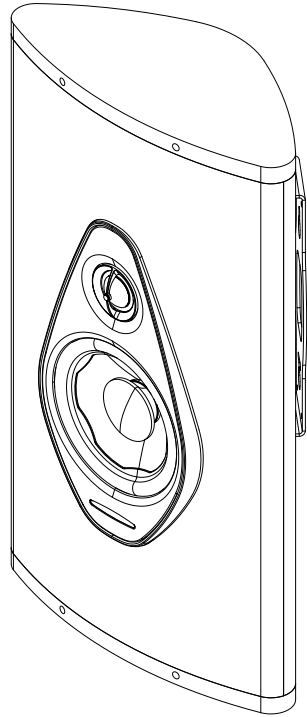

Sonus faber

ON-WALL LOUDSPEAKER

OLYMPICA WALL G3

DIMENSIONS (HxWxD)

562x308x215 mm
22.1x12.1x8.4 in

WEIGHT

9 kg ea
19.8 lb ea