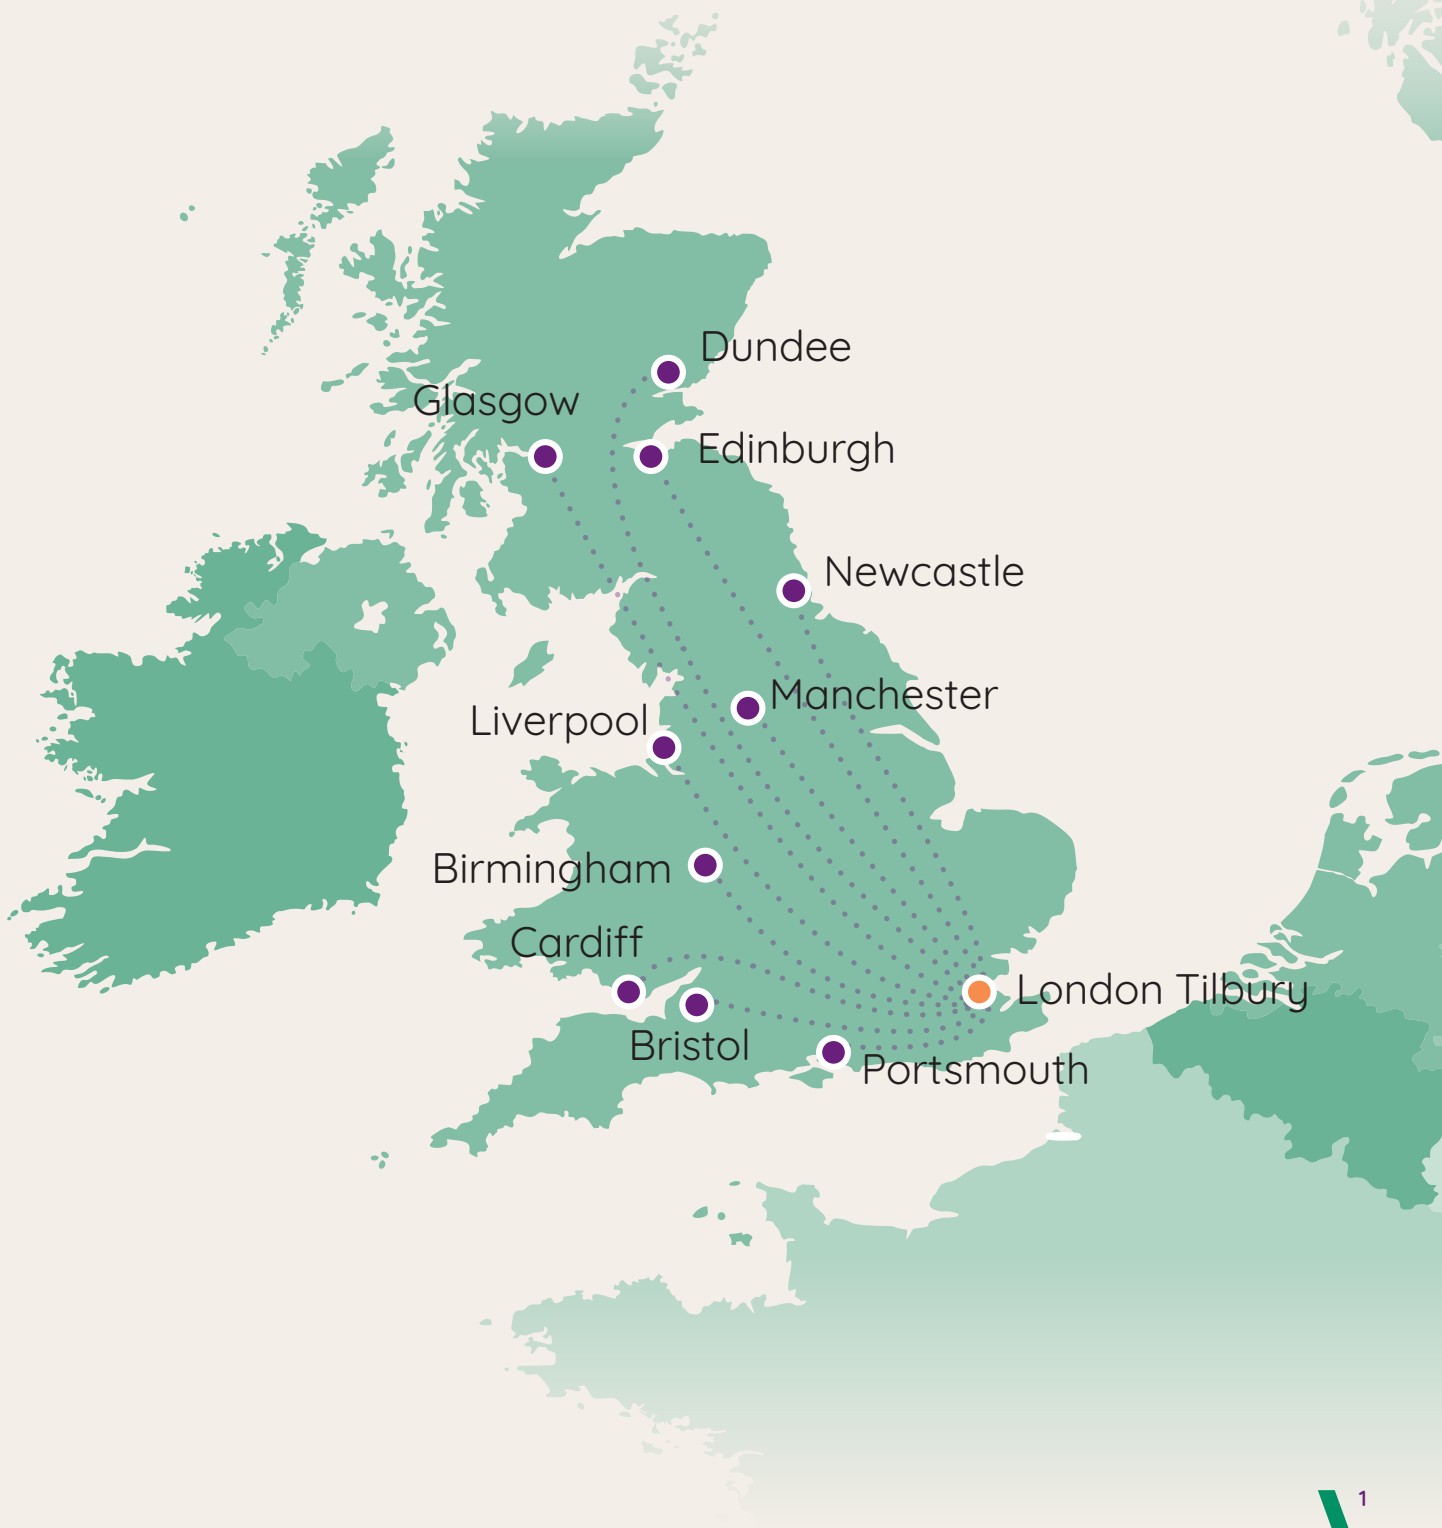

REGIONAL COACH TIMETABLE 2027

FROM YOUR LOCAL STOP TO PORT, LET US MAKE YOUR JOURNEY TO THE PORT EASIER

TIMETABLE

2027

CRUISE CODE	SHIP	CRUISE TITLE	DURATION	DATE	DEPARTURE PORT
A12701	Ambience	Caribbean Sunsets & South American Secrets	45	03-Jan-27	Tilbury
A22701	Ambition	Gems of the Caribbean Sea	42	05-Jan-27	Tilbury
A22702	Ambition	Winter Sunshine Escape to the Canary Islands	20	16-Feb-27	Tilbury
A12702	Ambience	Delights of Western France & Spain Explorer	12	17-Feb-27	Tilbury
A12703	Ambience	Norway's Land of the Northern Lights	17	01-Mar-27	Tilbury
A22703	Ambition	Norway's Land of the Northern Lights	16	08-Mar-27	Tilbury
A12704	Ambience	Springtime Fjordlands	7	18-Mar-27	Tilbury
A22704	Ambition	Easter Voyage to France, Spain & Portugal	14	24-Mar-27	Tilbury
A12706	Ambience	Jewels of the Iberian Coast and Moroccan Souks	13	29-Mar-27	Tilbury

COACH ROUTE TIMES

THE BELOW ROUTES WILL BE IN OPERATION FOR THE SAILINGS LISTED ON THE PREVIOUS PAGE

	LOCATIONS	PICK UP POINTS SUBJECT TO CHANGE	DROP OFF POINT	OUTBOUND APPROX.	RETURN TICKET CHARGE PP
Route 1	Dundee	Greenmarket Coach Bay	Tilbury Cruise Terminal	05:00	£190
Route 2	Edinburgh	Coach Bays Regent Road	Tilbury Cruise Terminal	05:00	£170
Route 3	Glasgow	Glasgow Buchanan Bus Station	Tilbury Cruise Terminal	05:00	£180
Route 4	Newcastle	Ord Street Coach Park	Tilbury Cruise Terminal	07:00	£140
Route 5	Birmingham	Bus Layby, Dudley Street	Tilbury Cruise Terminal	09:00	£90
Route 6	Manchester	Store Street Coach Bays	Tilbury Cruise Terminal	09:00	£130
Route 7	Liverpool	Coach Bay, William Brown Street	Tilbury Cruise Terminal	09:00	£130
Route 8	Bristol	Coach Bays , Canons Way	Tilbury Cruise Terminal	10:00	£80
Route 9	Cardiff	Bus Layby, Corbett Road	Tilbury Cruise Terminal	09:30	£100
Route 10	Portsmouth	Stop P, Queen Street	Tilbury Cruise Terminal	11:00	£70