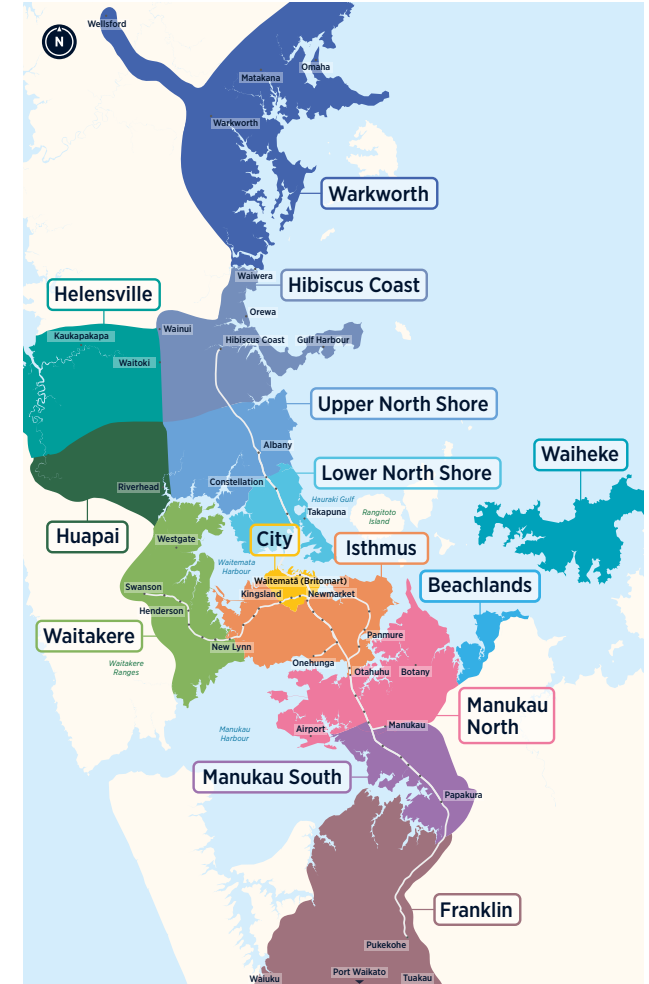

Waiheke Island

Bus Timetable

- 50A
- 50B
- 501
- 502
- 503

Routes

- 50A** Belle Terrace, Seventh Ave, The Strand, Onetangi, Ostend (Belgium St), Surfdale, Oneroa, Matiatia Ferry Terminal..... 2
- 50B** Fourth Ave, Onetangi, Ostend (Belgium St), Surfdale, Oneroa, Matiatia Ferry Terminal 2
- 501** Kennedy Point Ferry Terminal, Jellicoe Parade, Wellington Rd, Surfdale, Oneroa, Matiatia Ferry Terminal..... 6
- 502** Ōmiha (Rocky Bay), Ostend (Belgium St), Palm Beach, Blackpool, Oneroa, Matiatia Ferry Terminal 8
- 503** Oneroa, Matiatia Ferry Terminal 10

Fare Zones & Boundaries

- Warkworth
- Huapai
- Manukau North
- Hibiscus Coast
- Waitakere
- Manukau South
- Upper North Shore
- City
- Franklin
- Lower North Shore
- Isthmus
- Beachlands
- Helensville
- Waiheke

For more information on fares visit www.AT.govt.nz/fares

Effective 25 October 2024

50A Onetangi (Seventh Ave) to Matiatia Ferry Terminal

50B Onetangi (Fourth Ave) to Matiatia Ferry Terminal

via Ostend, Surfdale and Oneroa