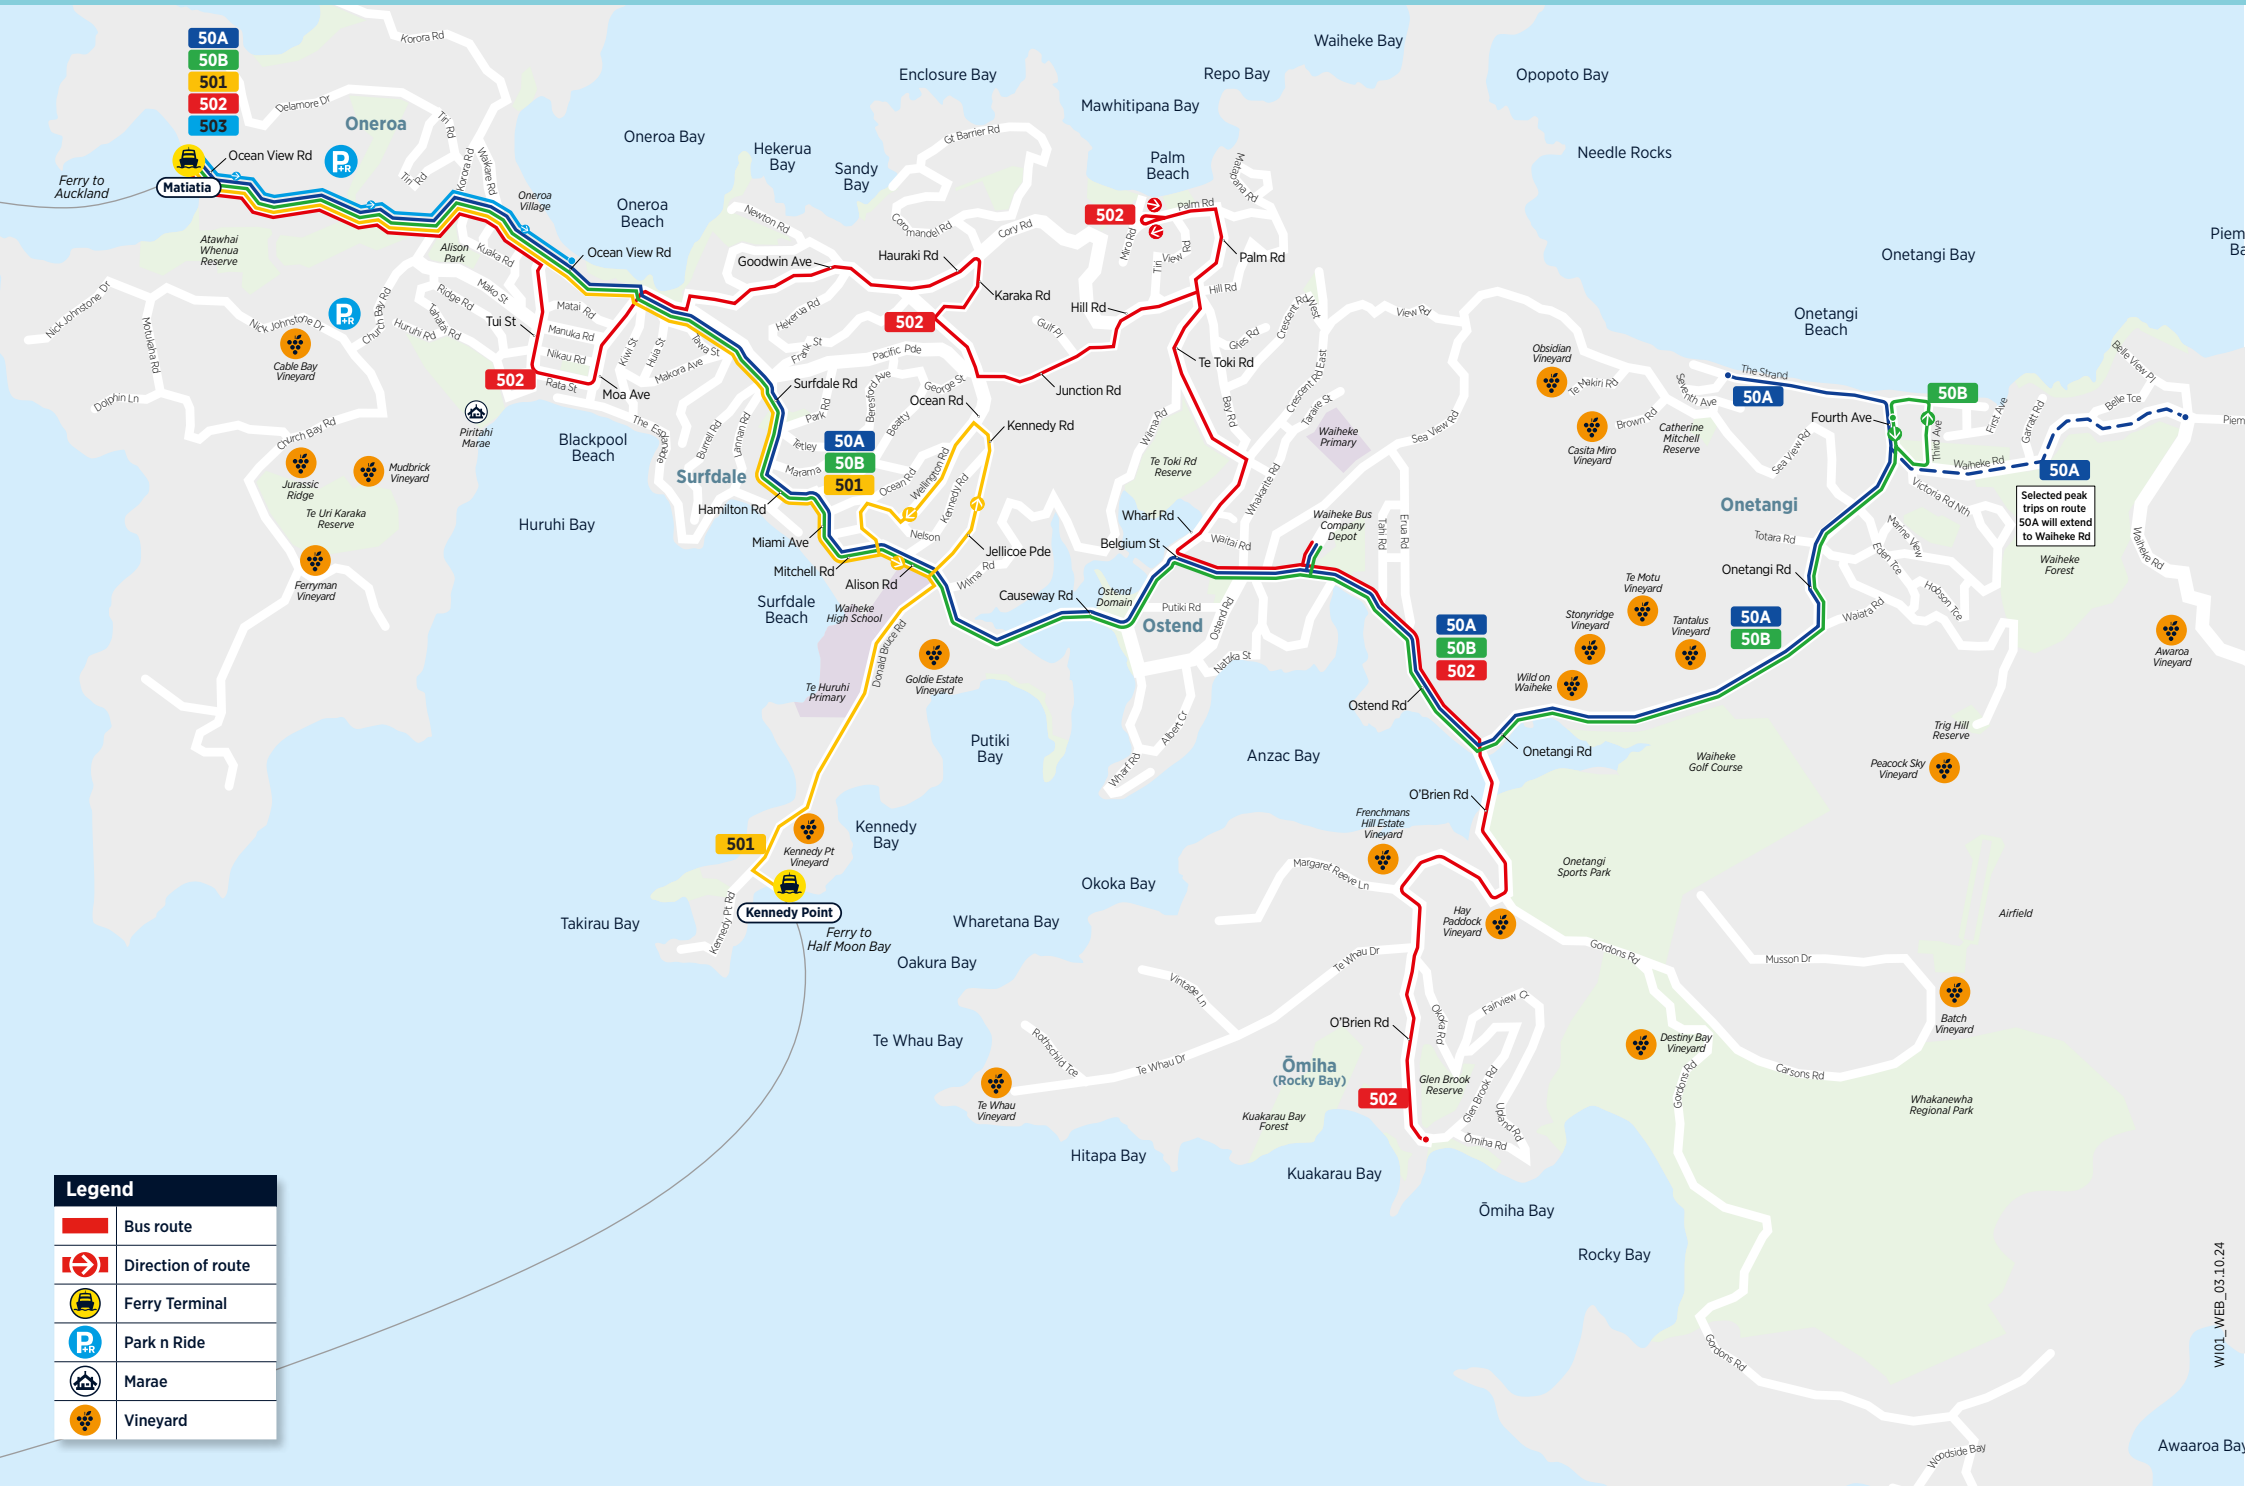

Waiheke Route Map

Legend	
	Bus route
	Direction of route
	Ferry Terminal
	Park n Ride
	Marae
	Vineyard