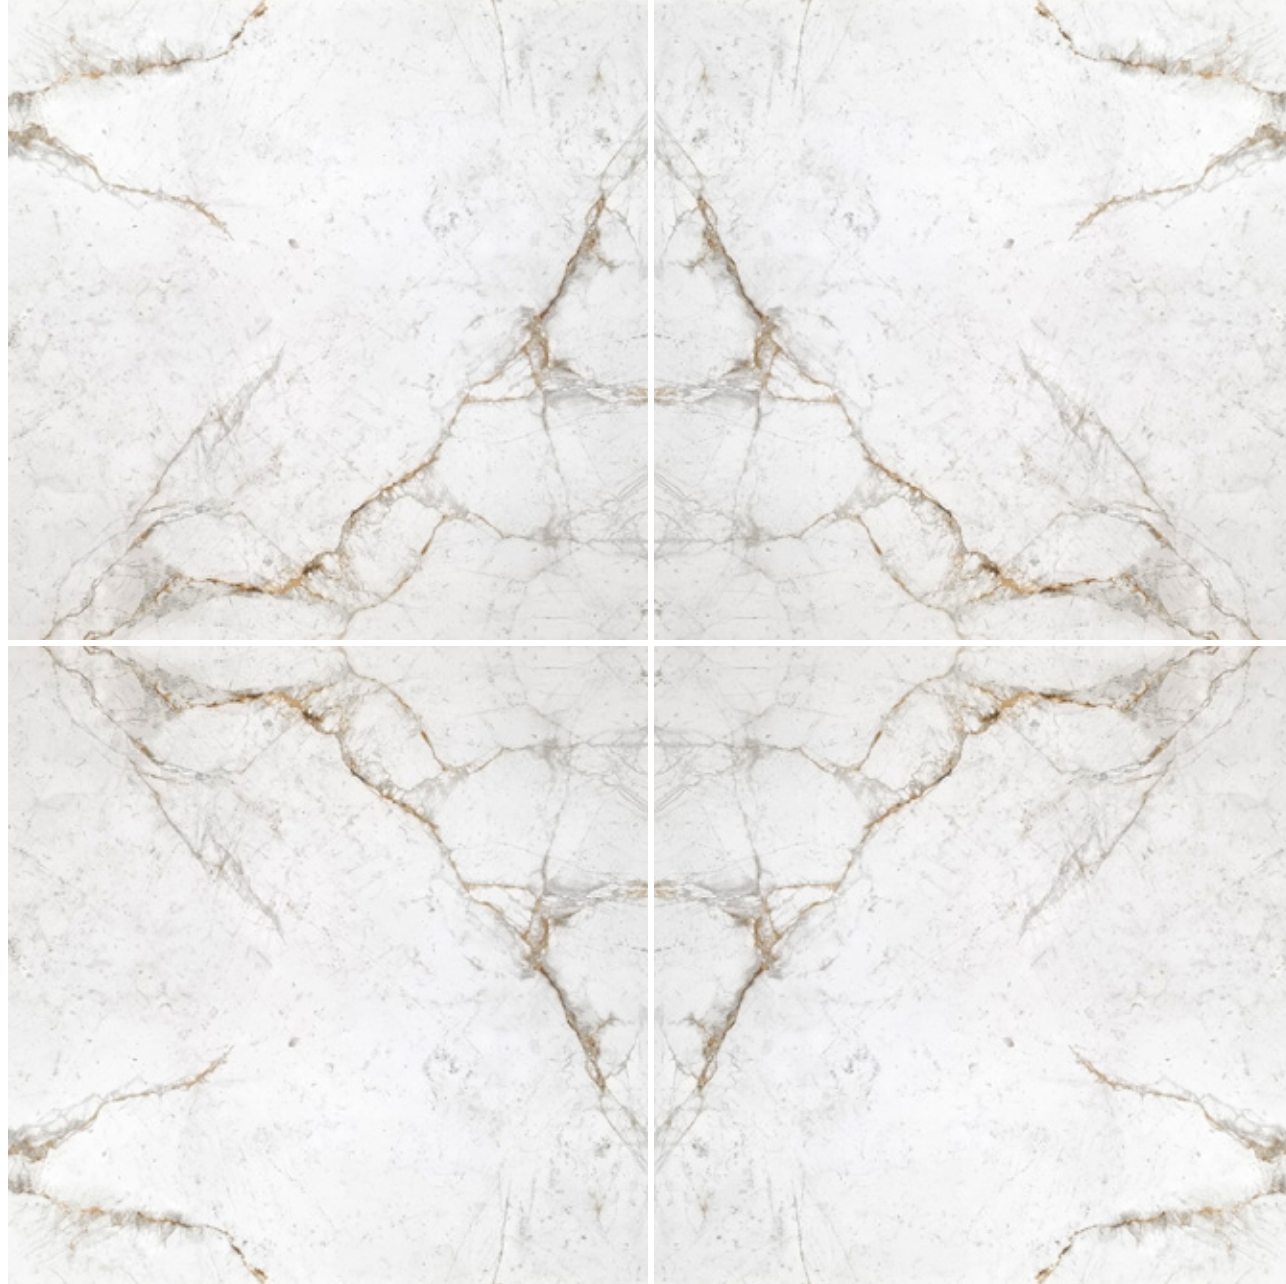

Oro Fantastico - Naturale