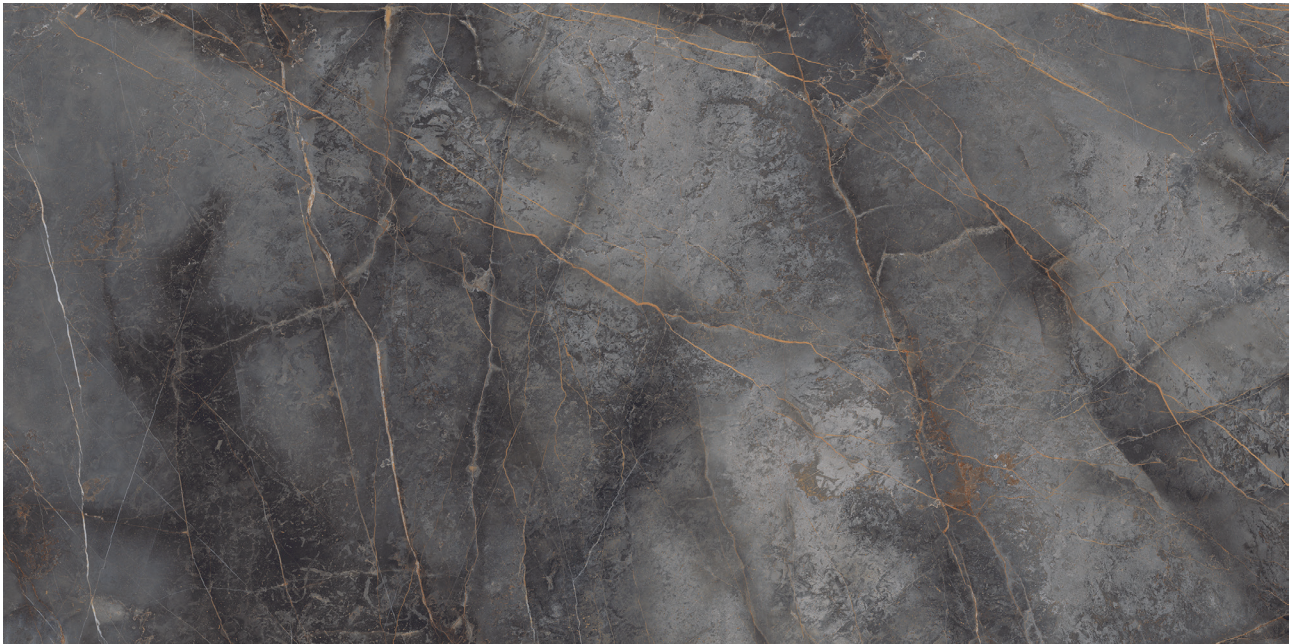

Portoro

Finishing: Naturale (honed)

OPEN BOOK: B
#KSXPORB

Sahara Grey

Finishing: Naturale (honed)

OPEN BOOK: A
#KSXAGA

Sahara Grey

Finishing: Naturale (honed)