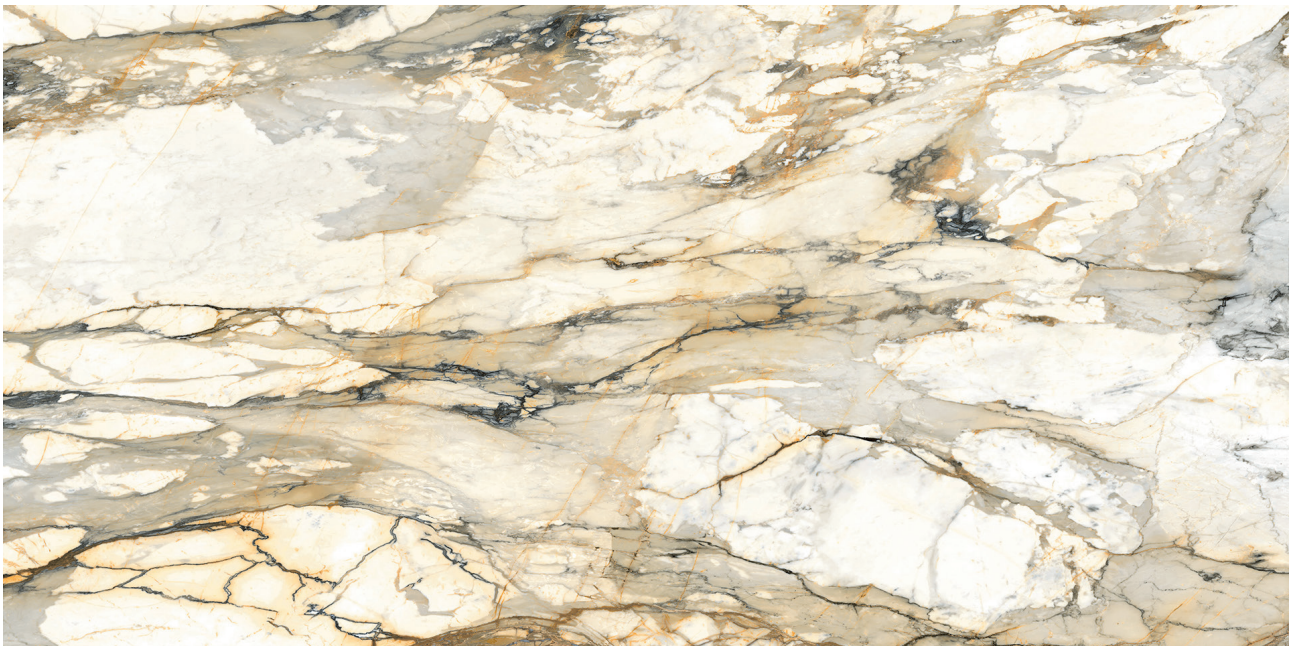

Marmo Antico

Finishing: Naturale (honed)

OPEN BOOK: A
#KSXMANA