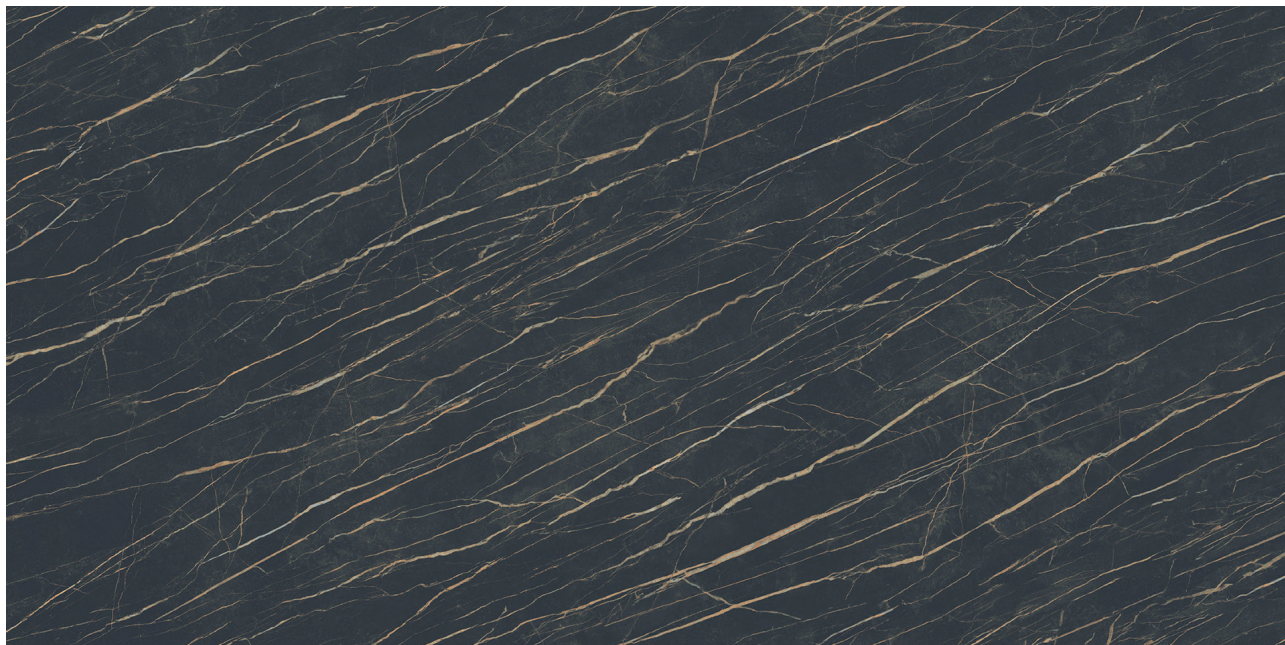

OPEN BOOK: B

#KSXOFB

Perla Avorio

Finishing: Strutturata

#KSXPEA

Portoro

Finishing: Naturale (honed)

OPEN BOOK: A
#KSXPORA

Portoro

Finishing: Naturale (honed)

OPEN BOOK: B
#KSXPORB

Sahara Grey

Finishing: Naturale (honed)

OPEN BOOK: A
#KSXAGA

Sahara Grey

Finishing: Naturale (honed)