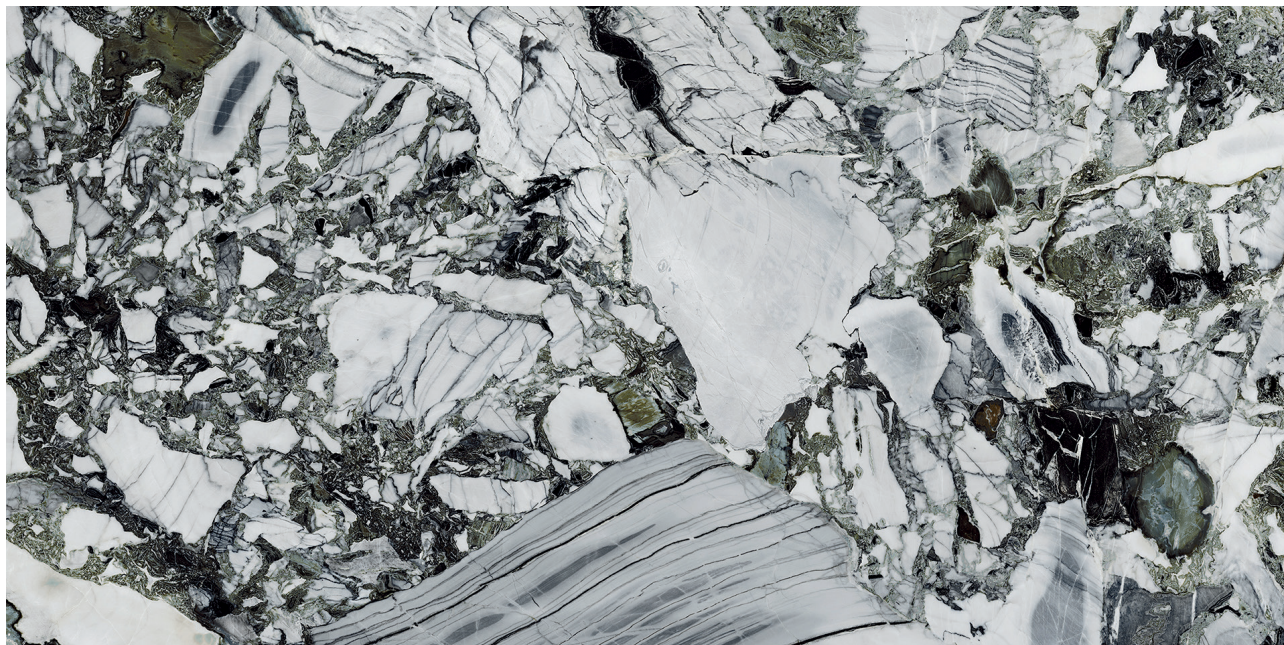

Jade Green

Finishing: Naturale (honed), Lucidato (polished)

OPEN BOOK: A
#KSXJAGA