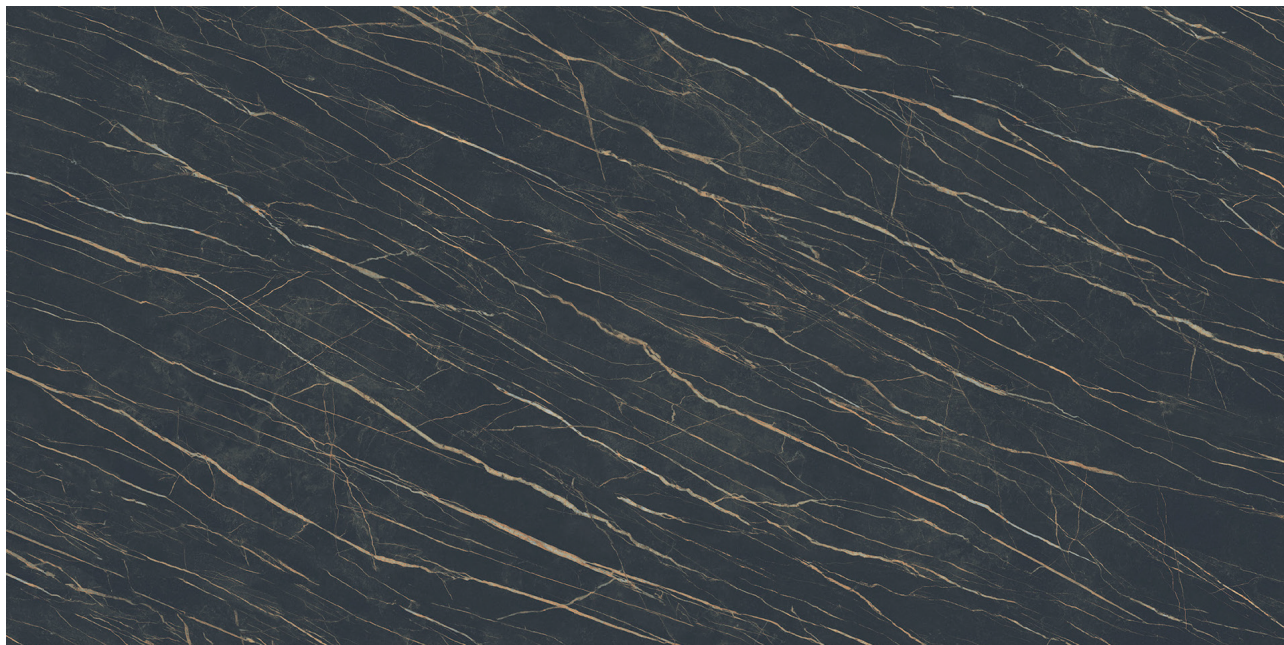

OPEN BOOK: B

#KSXOFB

Perla Avorio

Finishing: Strutturata

#KSXPEA

Portoro

Finishing: Naturale (honed)

OPEN BOOK: A
#KSXPORA

Portoro

Finishing: Naturale (honed)

OPEN BOOK: B
#KSXPORB

Sahara Grey

Finishing: Naturale (honed)

OPEN BOOK: A
#KSXAGA

Sahara Grey

Finishing: Naturale (honed)