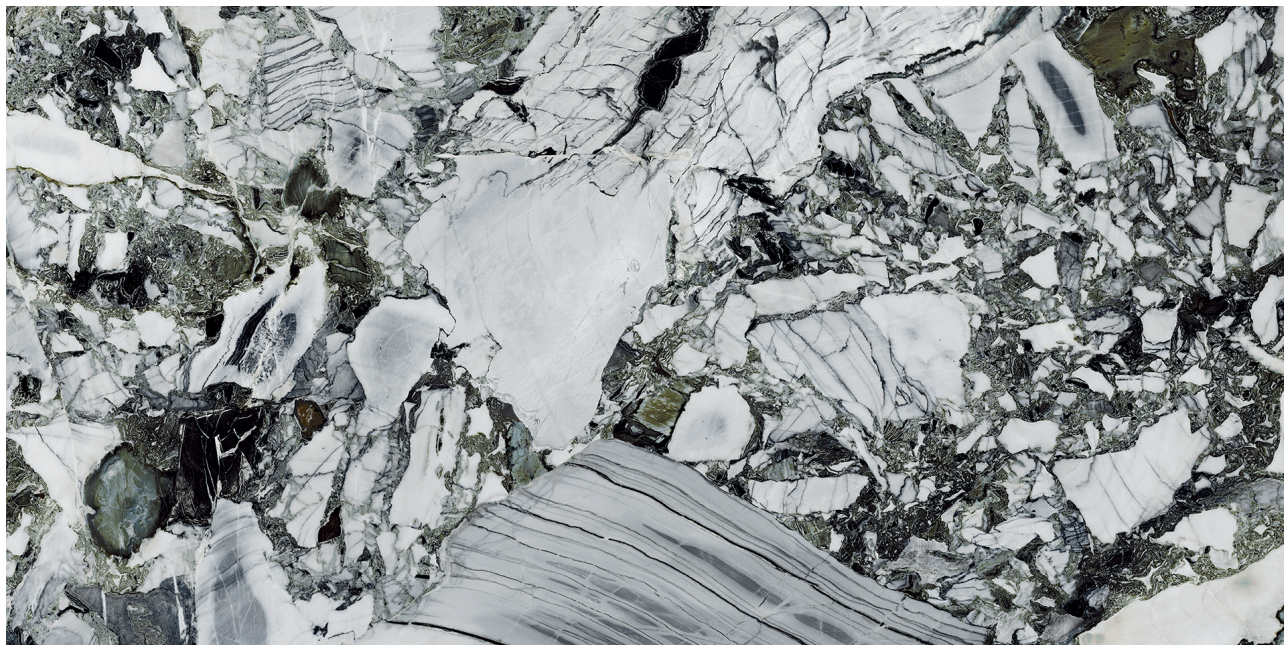

Jade Green

Finishing: Naturale (honed), Lucidato (polished)

OPEN BOOK: B
#KSXJAGB