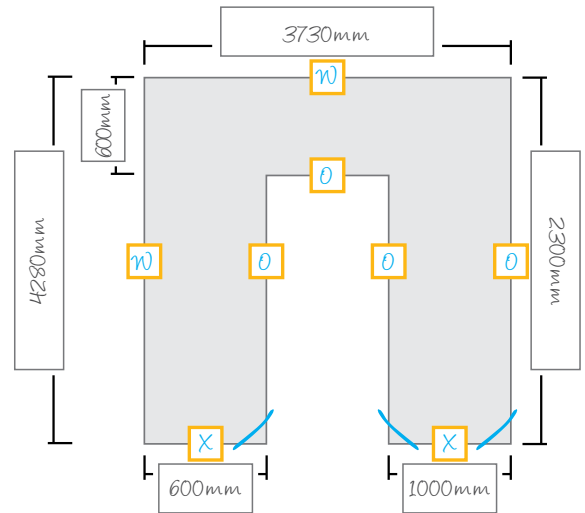

2. Mark on your drawing the location of walls, edge strips, safety corners and postformed edges:
  - O postformed edge (refers to the profile of the benchtop e.g. compact radius or square edge)
  - W wall
  - X edge strip (available on customisable benchtops only)
  - ∟ indicates a safety corner (available on customisable benchtops only)