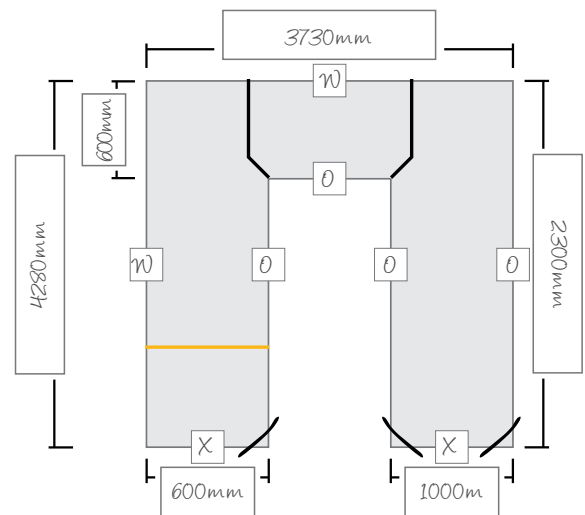

note: Overhang for safety corners needs to be a minimum of 30mm.

4. If you require a straight join, sink or appliance cut outs must be a minimum of 300mm from any benchtop straight join.