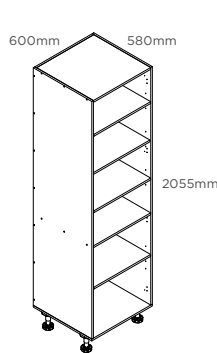

tall pantry cabinets

450mm tall pantry	2200 x 450 x 580mm	W-70129 497449	
600mm tall pantry	2200 x 600 x 580mm	W-70132 497452	
900mm tall pantry	2200 x 900 x 580mm	W-70135 497446	
1000mm tall blind corner pantry *	2200 x 1000 x 580mm	W-51896 464925	

appliance cabinets

600mm medium slideout rangehood cabinet	550 x 600 x 300mm	426285 W-51888	
900mm medium slideout rangehood cabinet	550 x 900 x 300mm	426265 W-51889	
600mm slideout rangehood cabinet	600 x 600 x 300mm	2662267 W-51628	
600mm oven cabinet	720 x 600 x 560mm	0304003 W-70111	
900mm oven cabinet	720 x 900 x 560mm	0304129 W-70112	
600mm microwave wall cabinet	720 x 600 x 494mm	per colour	
400mm wastebin cabinet with drawer	720 x 400 x 560mm	0300794 W-72338	
1000mm fridge cabinet	500 x 1000 x 400mm	998149 W-51985	
1000mm fingerpull fridge cabinet	500 x 1000 x 400mm	998148 D-51986	
600mm farmhouse sink cabinet	460 x 600 x 560mm	1034389 W-79959	
800mm farmhouse sink cabinet	460 x 800 x 560mm	1034380 W-79960	

blind corner space requirements and door size guide

door size	blind panel width	space required	cabinet width	void[^]
400mm	600mm	1000mm*	984mm	16mm
450mm	600mm	1050mm	984mm	66mm
600mm	600mm	1200mm	984mm	216mm

*denotes minimum space required

[^]void in-between cabinet and wall

600mm
pantry cabinet