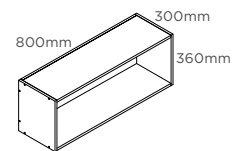

800mm
slimline cabinet