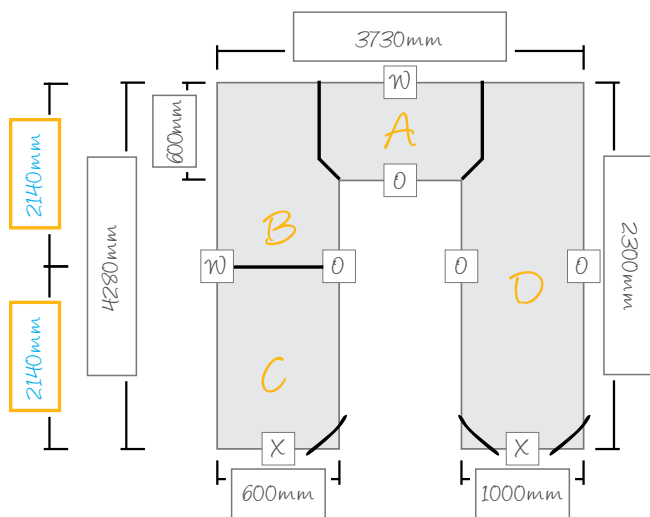

legend * overall length (wall to wall)
** benchtop width

3. Mark your corner joins. A corner join between a 600mm and 900mm (or a single postformed edge and a double postformed edge) should always run the width of the 600mm (or single postformed edge) benchtop. Sink or appliance cut outs must be a minimum of 300mm from any benchtop join.

2. Mark on your drawing the location of walls, edge strips, safety corners and postformed edges:
 - O postformed edge (refers to the profile of the benchtop e.g. compact radius or square edge)
 - W wall
 - X edge strip (available on customisable benchtops only)
 - ∟ indicates a safety corner (available on customisable benchtops only)

note: Overhang for safety corners needs to be a minimum of 30mm.

4. If you require a straight join, sink or appliance cut outs must be a minimum of 300mm from any benchtop straight join.

5. Label each individual benchtop piece with a letter and work out their length, as shown in the example below.