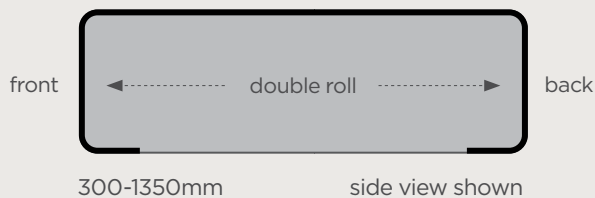

customisable laminate profiles

Please note, widths and profiles vary depending on the colour, please refer to availability tables for more detail.

6mm radius, 9mm radius profiles