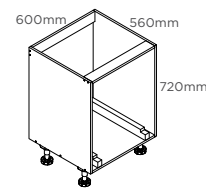

600mm
oven cabinet

note: Customisable (CTM) widths are available on base, wall, deep wall, medium wall, slimline, pantry, medium pantry, overhead cabinet and tall pantry cabinets.

note: The total space required for the blind corner pantry is 1200mm. 600mm blind corner panel sold separately. The total space required for the tall blind corner pantry is 1250mm. 650mm blind corner panel sold separately. Door can be placed left or right hand side.