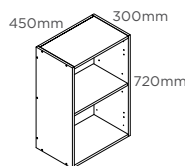

450mm
wall cabinet