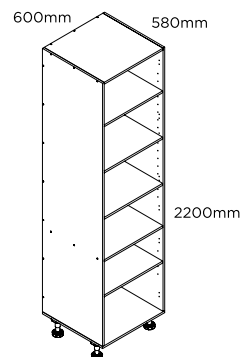

600mm
tall pantry cabinet