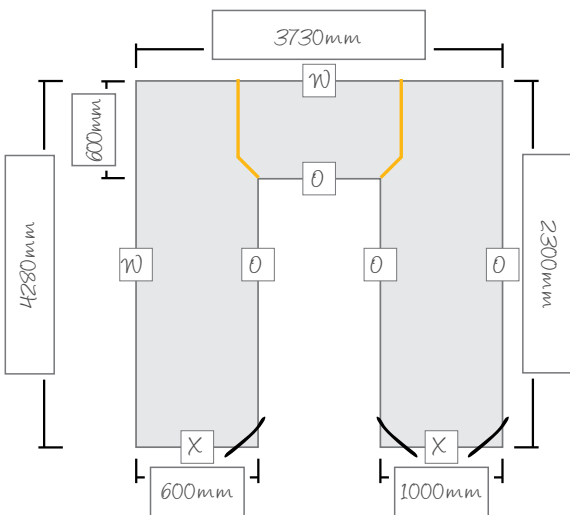

front view

○

Measure the depth of your kitchen from the back of the wall to the front of the doors/drawers.

top view

how to draw your benchtop layout

1. Enter the measurements of your benchtop in one of the pre-set layouts in the order form or simply draw up your kitchen in the personal design area.

legend * overall length (wall to wall)
** benchtop width

3. Mark your corner joins. A corner join between a 600mm and 900mm (or a single postformed edge and a double postformed edge) should always run the width of the 600mm (or single postformed edge) benchtop. Sink or appliance cut outs must be a minimum of 300mm from any benchtop join.