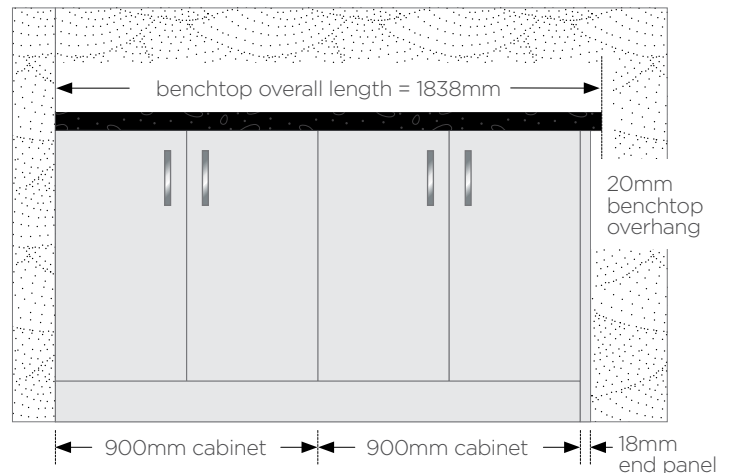

how to measure for your benchtop

○

To get started, work out your benchtop requirements and you're ready to start creating your new kitchen.

Check your cabinets are level and square by placing a spirit level on top of your base cabinets. If not, cabinets should be adjusted before proceeding.

○

Measure the length of your kitchen remembering to include all filler and end panels. It is best to start from a wall and measure outwards. Add 20mm for the overhang or 30mm where safety corners are used.

front view

○

Measure the depth of your kitchen from the back of the wall to the front of the doors/drawers.