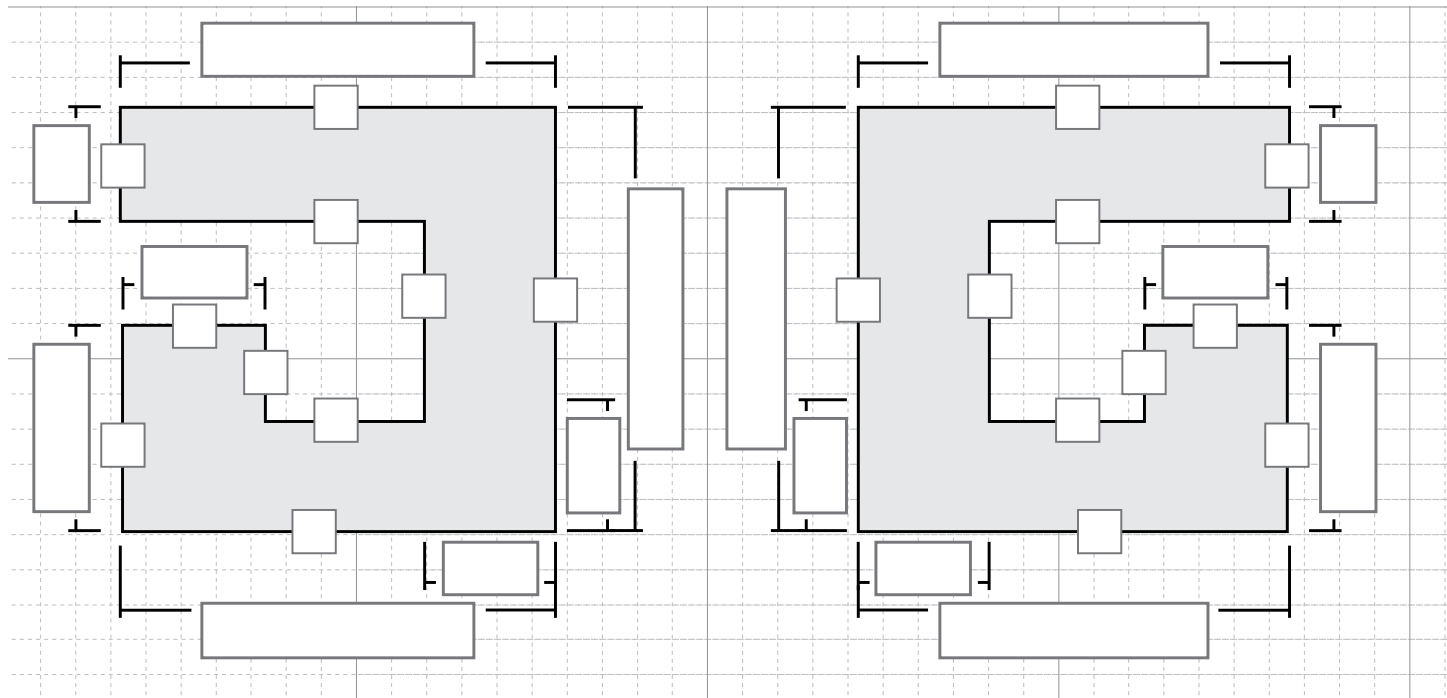

Team Member Name & Number must be provided before order will be processed.

note: A diagram is required before an order can be processed

Legend	O	postformed edge	W	wall	note: *minimum of 30mm overhang for safety corners • toggle bolts and biscuit joiners are not provided with the join • benchtop join kit available from Bunnings - I/N 230861 W-52088 • G-shape layouts not available in kaboodle cut, please submit via email
	X	edge strip	/	safety corner*	