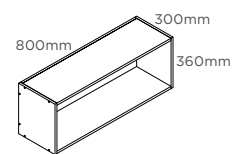

note: Customisable (CTM) widths are available on base, wall, deep wall, medium wall, slimline, overhead, pantry and tall pantry cabinets.

* Order via Special Orders desk

450mm
wall cabinet

450mm
deep wall cabinet