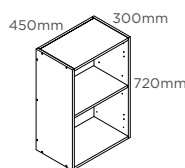

450mm
wall cabinet