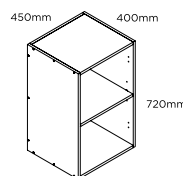

450mm
deep wall cabinet