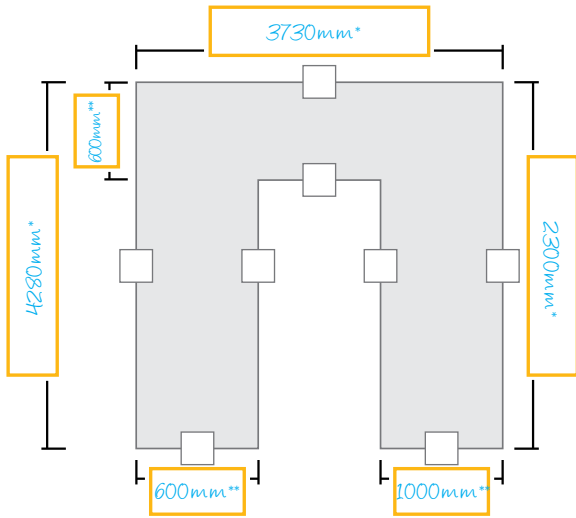

front view

○

Measure the depth of your kitchen from the back of the wall to the front of the doors/drawers.

top view

how to draw your benchtop layout

1. Enter the measurements of your benchtop in one of the pre-set layouts in the order form or simply draw up your kitchen in the personal design area.

legend * overall length (wall to wall)
** benchtop width

3. Mark your corner joins. A corner join between a 600mm and 900mm (or a single postformed edge and a double postformed edge) should always run the width of the 600mm (or single postformed edge) benchtop. Sink or appliance cut outs must be a minimum of 300mm from any benchtop join.