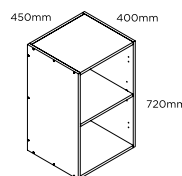

450mm
deep wall cabinet