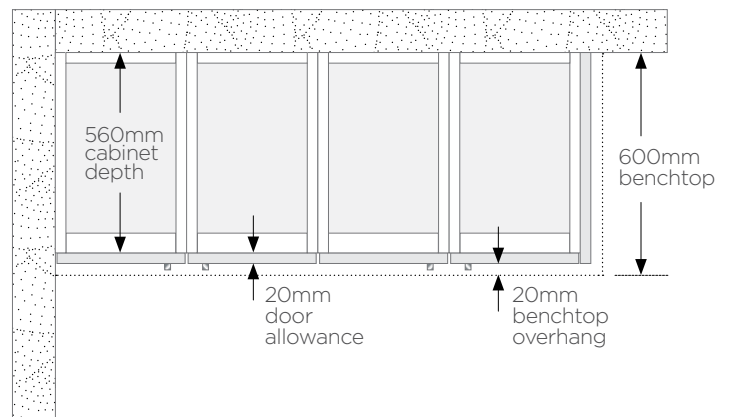

how to measure for your benchtop

○

To get started, work out your benchtop requirements and you're ready to start creating your new kitchen.

Check your cabinets are level and square by placing a spirit level on top of your base cabinets. If not, cabinets should be adjusted before proceeding.

○

Measure the length of your kitchen remembering to include all filler and end panels. It is best to start from a wall and measure outwards. Add 20mm for the overhang or 30mm where safety corners are used.

○

Measure the depth of your kitchen from the back of the wall to the front of the doors/drawers.

top view