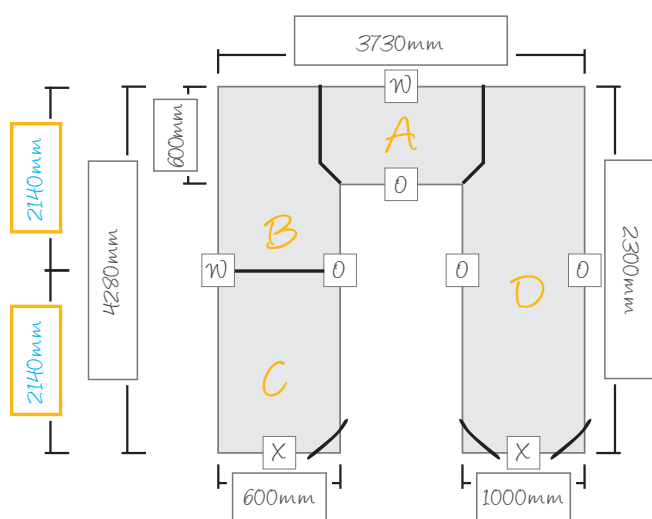

5. Label each individual benchtop piece with a letter and work out their length, as shown in the example below.

$A = 2130\text{mm}$

$$3730\text{mm} - 600\text{mm} - 1000\text{mm}$$

(overall length) (width of pieces B & C) (width of piece D)

$B = 2140\text{mm}$

Two benchtops are required to make up the overall length of 4280mm.

$C = 2140\text{mm}$

$D = 2300\text{mm}$

Overall length.

some helpful extras

product description	item no. product code	qty
clear hardwax oil	313636 W-52081	qty
benchtop join kit	230861 W-52088	qty
island benchtop chrome legs (2 pk)	2660477 W-51046	qty

how to order a benchtop

Order through the SPECIAL ORDERS Desk

benchtop A has been cut in its length

benchtop B has been cut in its side and has not been affected

important for laminate benchtops

If a benchtop is cut in its length for any reason, you will have affected the length of that benchtop by a minimum of 30mm. This is the tolerance set for all joins and must be considered when calculating the workable/useable length of individual benchtop sections.

6. Take your plan to the Special Orders desk at your local Bunnings Warehouse. A Bunnings Team Member will process your order with all the codes you need.