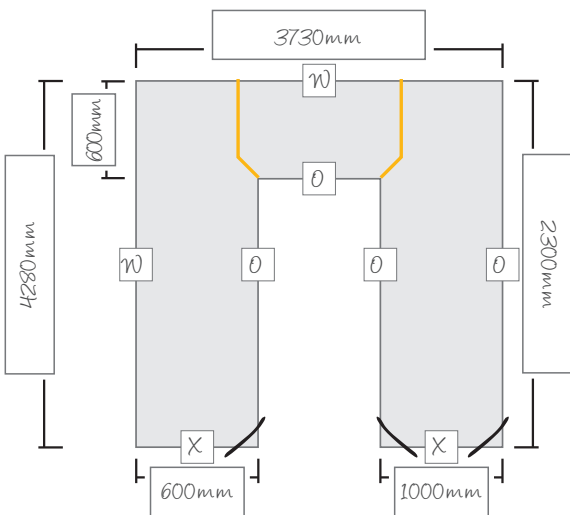

front view

Measure the depth of your kitchen from the back of the wall to the front of the doors/drawers.

top view

how to draw your benchtop layout

1. Enter the measurements of your benchtop in one of the pre-set layouts in the order form or simply draw up your kitchen in the personal design area.

legend * overall length (wall to wall)
** benchtop width

3. Mark your corner joins. A corner join between a 600mm and 900mm (or a single postformed edge and a double postformed edge) should always run the width of the 600mm (or single postformed edge) benchtop. Sink or appliance cut outs must be a minimum of 300mm from any benchtop join.