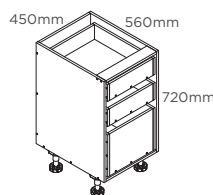

450mm 3 drawer
base cabinet