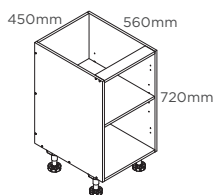

note:

Our drawer cabinets come standard with timber drawers. If you want metal sided drawers, simply order a base cabinet and metal sided drawers instead. Metal sided drawer codes are listed on page 9.

*see table on page 8 for minimum space requirements for blind corner cabinets.

450mm
base cabinet