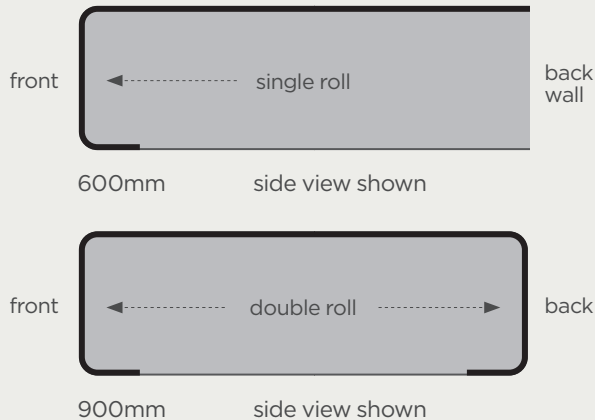

customisable laminate profiles

This part can get a little technical but don't worry your local Bunnings kitchen expert will help you through the process of ordering your benchtop. Here's some helpful information about our laminate profile options.

compact radius profile