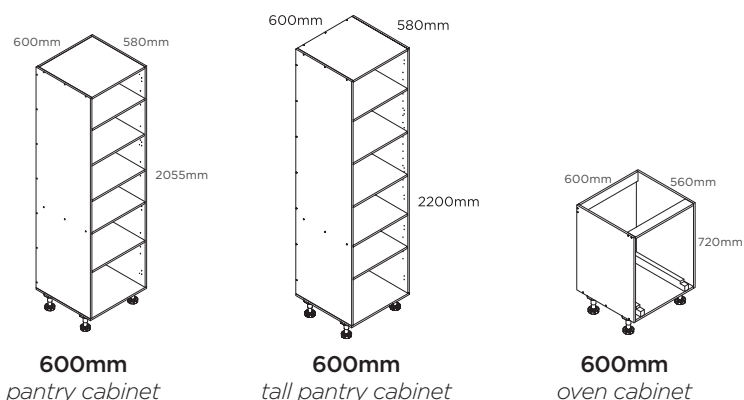

blind corner space requirements and door size guide

door size	blind panel width	space required	cabinet width	void*
400mm	600mm	1000mm*	984mm	16mm
450mm	600mm	1050mm	984mm	66mm
600mm	600mm	1200mm	984mm	216mm

*denotes minimum space required

^void in-between cabinet and wall

note: Customisable (CTM) widths are available on base, wall, deep wall, medium wall, slimline, pantry and tall pantry cabinets.

note: The total space required for the blind corner pantry is 1200mm. 600mm blind corner panel sold separately. The total space required for the tall blind corner pantry is 1250mm. 650mm blind corner panel sold separately. Door can be placed left or right hand side.