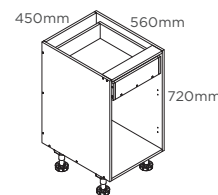

450mm 1 door / 1 drawer
base cabinet