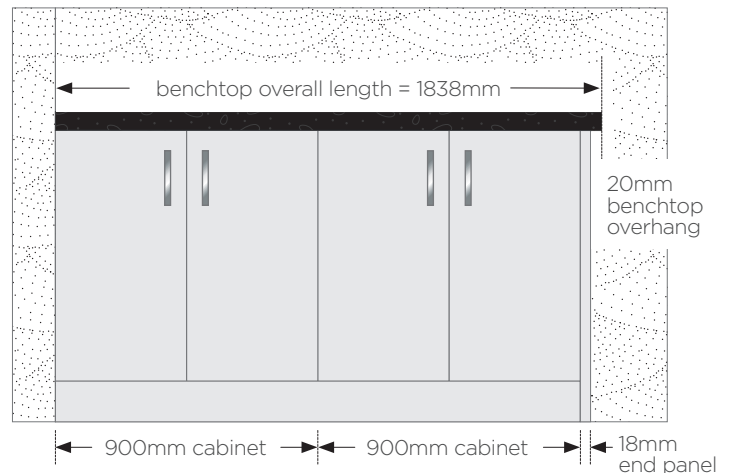

how to measure for your benchtop

To get started, work out your benchtop requirements and you're ready to start creating your new kitchen.

Check your cabinets are level and square by placing a spirit level on top of your base cabinets. If not, cabinets should be adjusted before proceeding.

Measure the length of your kitchen remembering to include all filler and end panels. It is best to start from a wall and measure outwards. Add 20mm for the overhang or 30mm where safety corners are used.

front view

Measure the depth of your kitchen from the back of the wall to the front of the doors/drawers.