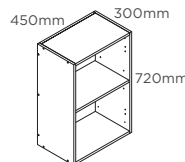

450mm
wall cabinet