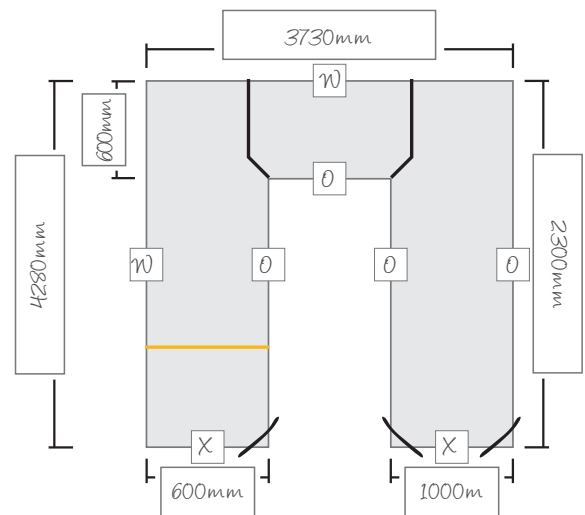

corner join options

45° mitre join
(corner to corner cut)

mason's
mitre join