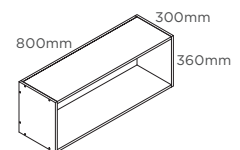

note: Customisable (CTM) widths are available on base, wall, deep wall, medium wall, slimline, pantry and tall pantry cabinets.

+ Order via Special Orders desk

450mm
wall cabinet

450mm
deep wall cabinet

800mm
slimline cabinet