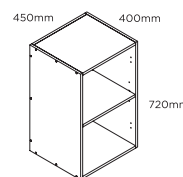

note: Customisable (CTM) widths are available on base, wall, deep wall, medium wall, slimline, pantry and tall pantry cabinets.

+ Order via Special Orders desk

450mm
wall cabinet

450mm
deep wall cabinet

800mm
slimline cabinet