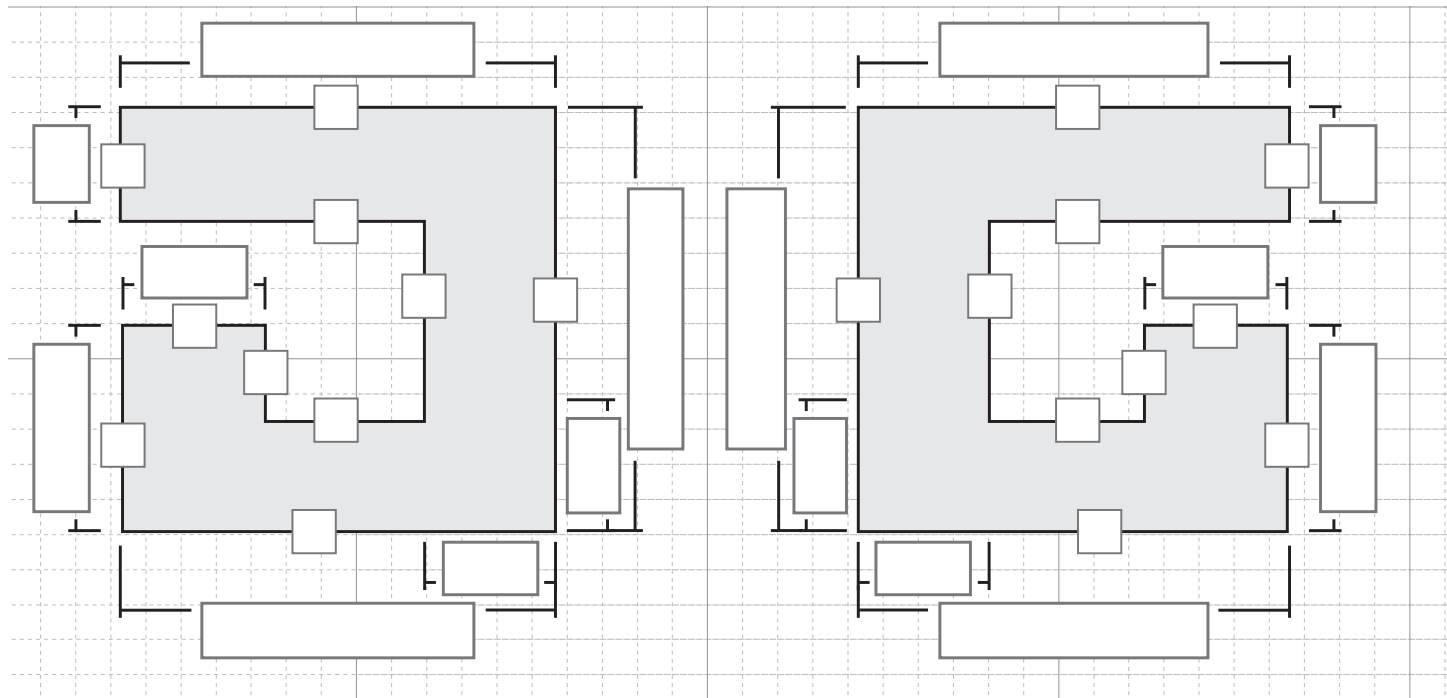

Team Member Name & Number must be provided before order will be processed.

note: A diagram is required before an order can be processed

Legend	O	postformed edge	W	wall	note: *minimum of 30mm overhang for safety corners • toggle bolts and biscuit joiners are not provided with the join • benchtop join kit available from Bunnings - I/N 230861 • G-shape layouts not available in kaboodle cut, please submit via email
	X	edge strip	/	safety corner*	