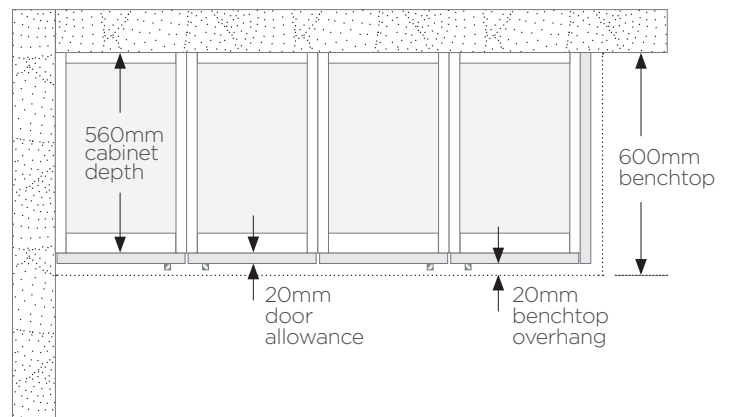

how to measure for your benchtop

To get started, work out your benchtop requirements and you're ready to start creating your new kitchen.

Check your cabinets are level and square by placing a spirit level on top of your base cabinets. If not, cabinets should be adjusted before proceeding.

Measure the length of your kitchen remembering to include all filler and end panels. It is best to start from a wall and measure outwards. Add 20mm for the overhang or 30mm where safety corners are used.

Measure the depth of your kitchen from the back of the wall to the front of the doors/drawers.

top view