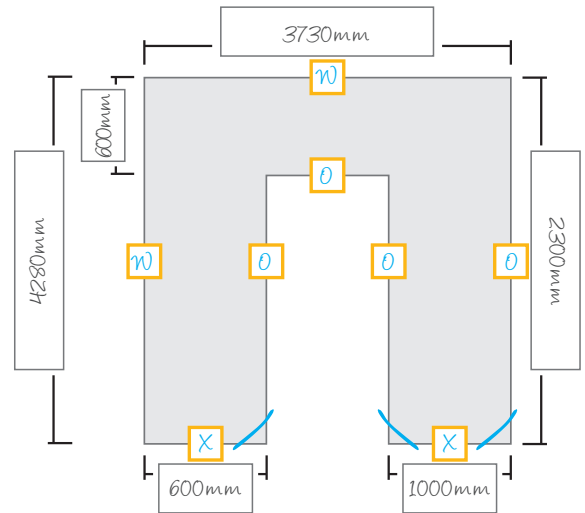

2. Mark on your drawing the location of walls, edge strips, safety corners and postformed edges:
  - postformed edge (refers to the profile of the benchtop e.g. compact radius or square edge)
  - ∩ wall
  - X edge strip (available on customisable benchtops only)
  - ∟ indicates a safety corner (available on customisable benchtops only)

note: Overhang for safety corners needs to be a minimum of 30mm.

4. If you require a straight join, sink or appliance cut outs must be a minimum of 300mm from any benchtop straight join.