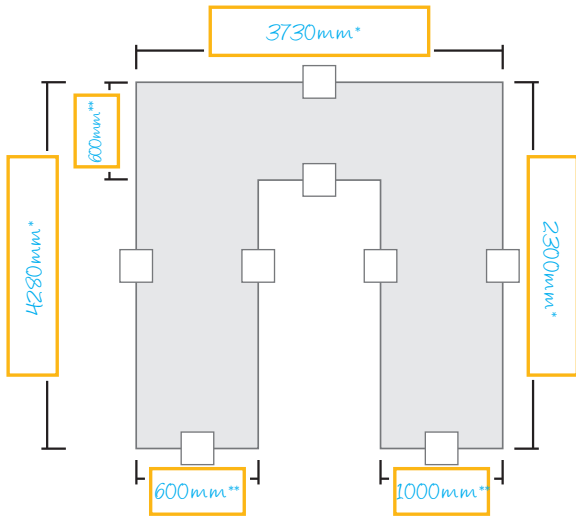

front view

Measure the depth of your kitchen from the back of the wall to the front of the doors/drawers.

top view

how to draw your benchtop layout

1. Enter the measurements of your benchtop in one of the pre-set layouts in the order form or simply draw up your kitchen in the personal design area.

legend * overall length (wall to wall)
** benchtop width

3. Mark your corner joins. A corner join between a 600mm and 900mm (or a single postformed edge and a double postformed edge) should always run the width of the 600mm (or single postformed edge) benchtop. Sink or appliance cut outs must be a minimum of 300mm from any benchtop join.