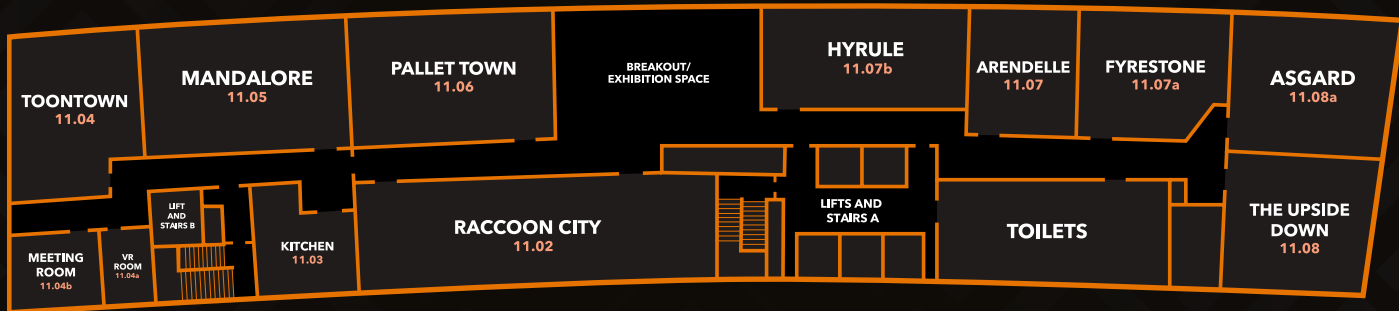

# UNDERGRADUATE OPEN DAY SCHEDULE

ESCAPE  
STUDIOS  
— LONDON —

TIME (1:30PM START)	ACTIVITY	PLACE
2:15PM – 3:05PM	Welcome to Escape Studios: Our undergraduate degrees (Talk)	Studio 11.08 The Upside Down
3:10PM – 3:30PM	Admissions and Accommodation Talk	Studio 11.08 The Upside Down
3:30PM – 4:30PM	Explore the Escapeverse: <ul style="list-style-type: none"><li>▶ Tutor Q&amp;As</li><li>▶ Meet the Admissions and Accommodation Team</li><li>▶ Portfolio Advice Station</li><li>▶ Student work showcase</li><li>▶ Studio tour meeting point</li></ul>	Whole of 10 <sup>th</sup> Floor

11<sup>TH</sup> FLOOR

10<sup>TH</sup> FLOOR

6<sup>TH</sup> FLOOR