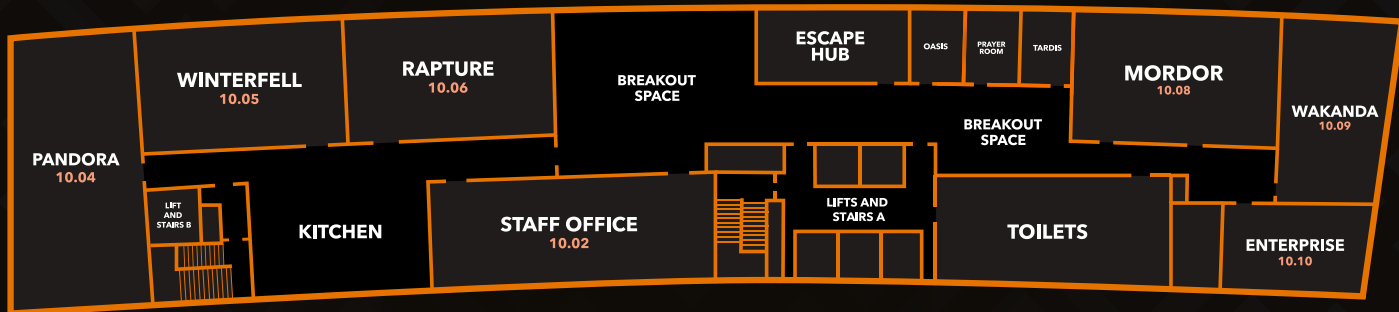

20TH JUNE 2026

UNDERGRADUATE OPEN DAY SCHEDULE

ESCAPE
STUDIOS
— LONDON —

TIME (10:30AM START)	TIME (1:30PM START)	ACTIVITY	PLACE
10:45AM – 11:30AM	1:45PM – 2:30PM	Welcome to Escape Studios: Our undergraduate degrees (Talk)	Studio 11.07 Arendelle OR Studio 11.08 The Upside Down
11:30AM – 11:50AM	2:30PM – 2:50PM	Admissions and Accommodation Talk	Studio 11.07 Arendelle OR Studio 11.08 The Upside Down
11:30AM – 1:00PM	3:00PM – 4:00PM	Explore the Escapeverse: ▶ Tutor Q&As ▶ Meet the Admissions and Accommodation Team ▶ Portfolio Advice Station ▶ Student work showcase ▶ Studio tour meeting point	Whole of 10 th Floor

11TH FLOOR

10TH FLOOR

6TH FLOOR