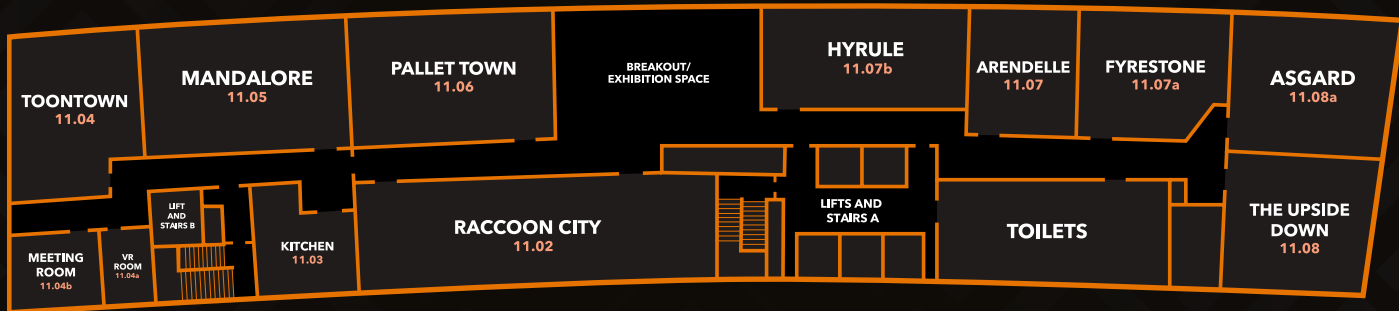

20TH JUNE 2026

UNDERGRADUATE OPEN DAY SCHEDULE

ESCAPE
STUDIOS
— LONDON —

TIME (10:30AM START)	TIME (1:30PM START)	ACTIVITY	PLACE
10:45AM – 11:30AM	1:45PM – 2:30PM	Welcome to Escape Studios: Our undergraduate degrees (Talk)	Studio 11.07 Arendelle OR Studio 11.08 The Upside Down
11:30AM – 11:50AM	2:30PM – 2:50PM	Admissions and Accommodation Talk	Studio 11.07 Arendelle OR Studio 11.08 The Upside Down
11:30AM – 1:00PM	3:00PM – 4:00PM	Explore the Escapeverse: ▶ Tutor Q&As ▶ Meet the Admissions and Accommodation Team ▶ Portfolio Advice Station ▶ Student work showcase ▶ Studio tour meeting point	Whole of 10 th Floor

11TH FLOOR

10TH FLOOR

6TH FLOOR