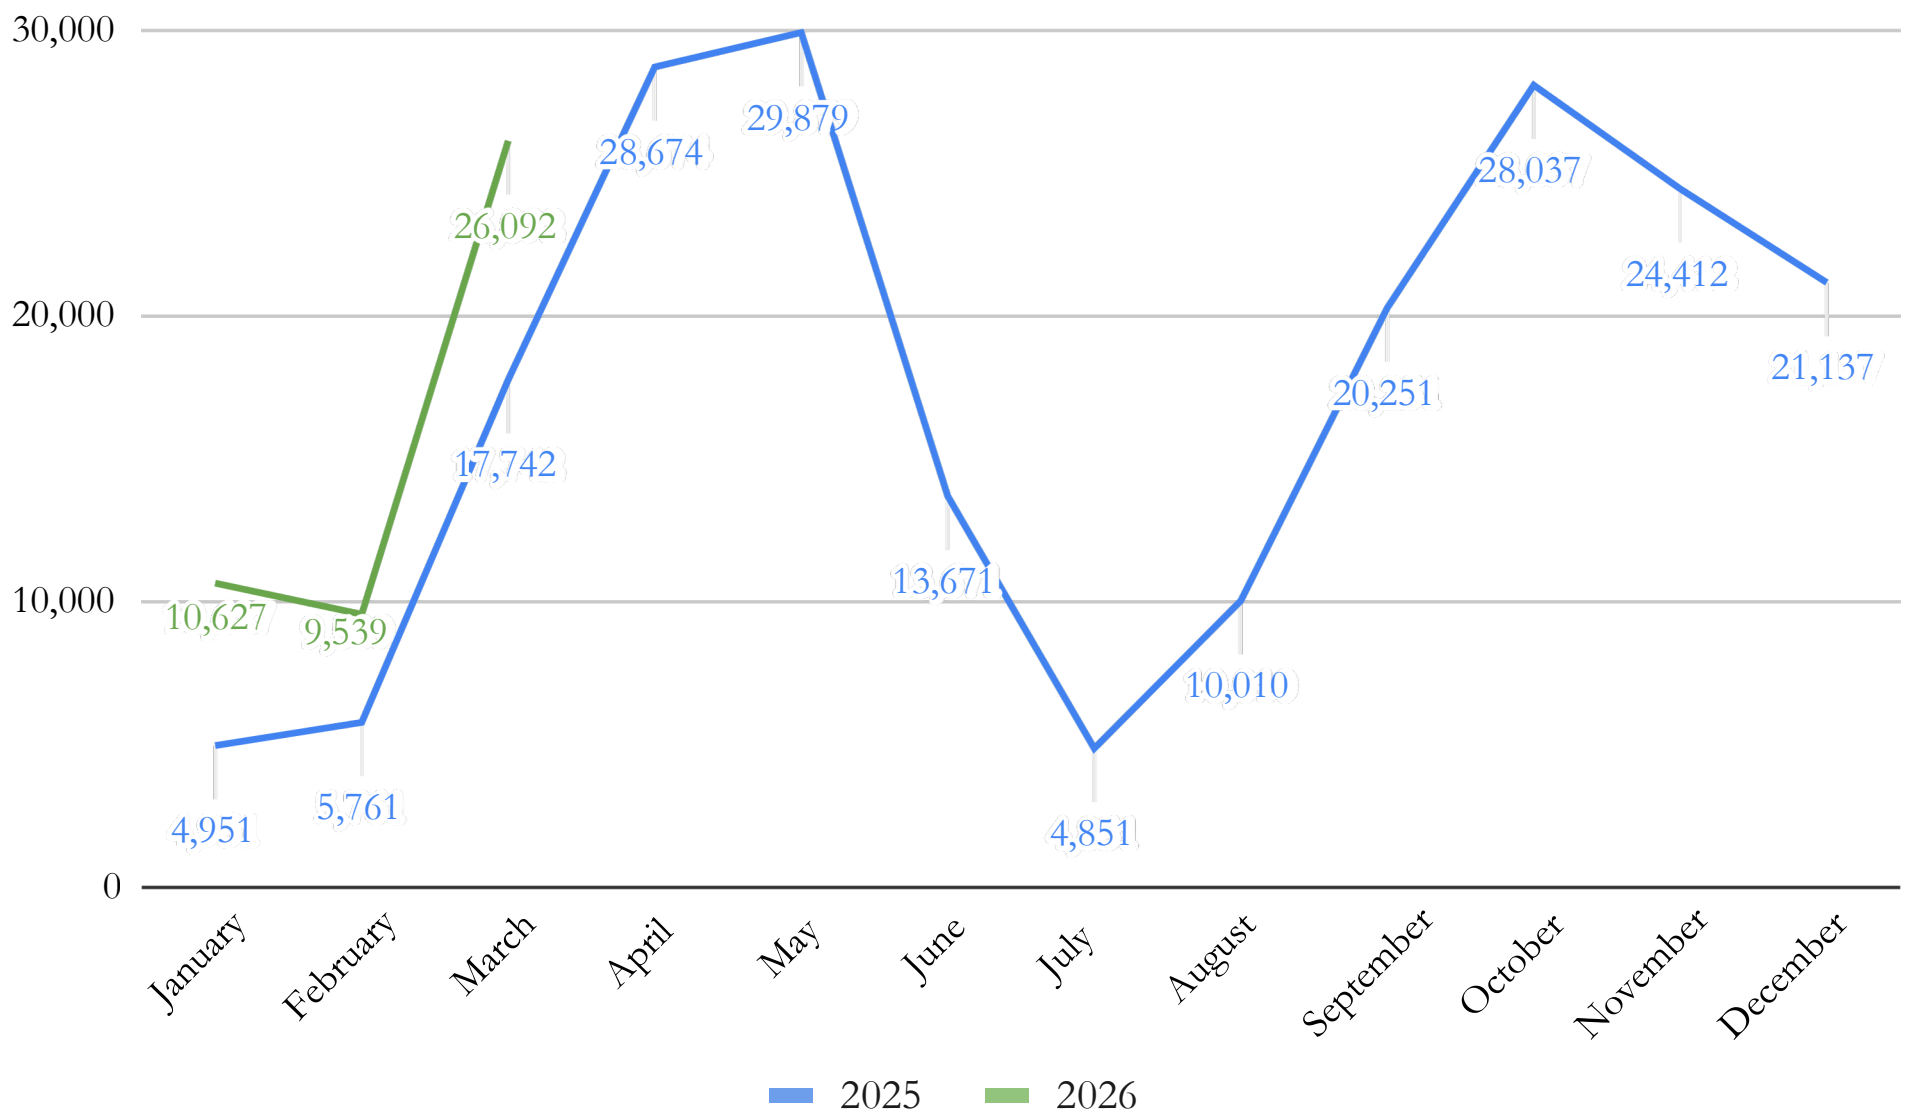

BHUTAN
Believe

MONTHLY TOURISM BULLETIN OF BHUTAN (MTBB)

MARCH 2026

བཟུ་བཤའ་ལས་ཁུངས།
DEPARTMENT OF TOURISM

MINISTRY OF INDUSTRY, COMMERCE AND EMPLOYMENT (MoICE)

Monthly Tourism Bulletin of Bhutan

Tourist Arrival

Monthly Tourist Arrival 2025 Vs 2026

Monthly Tourism Bulletin of Bhutan

Port of Entry: March

Top 10 Source Markets: March

Monthly Tourism Bulletin of Bhutan

Services

1. Tour Guide (3,354 as of March)

New Registered March: 27