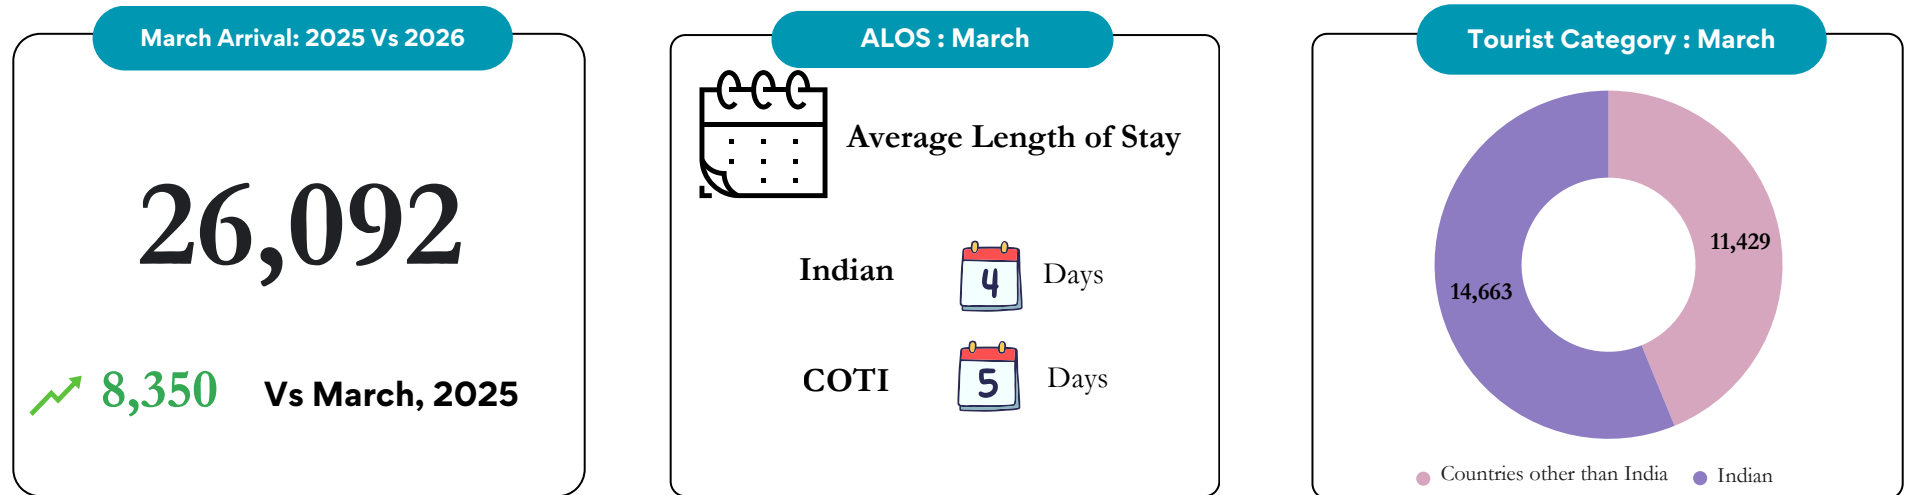

BHUTAN
Believe

MONTHLY TOURISM BULLETIN OF BHUTAN (MTBB)

MARCH 2026

བཟུ་བཤའ་ལས་ཁུངས།
DEPARTMENT OF TOURISM

MINISTRY OF INDUSTRY, COMMERCE AND EMPLOYMENT (MoICE)

Monthly Tourism Bulletin of Bhutan

Tourist Arrival

Monthly Tourist Arrival 2025 Vs 2026

Monthly Tourism Bulletin of Bhutan

Port of Entry: March

Top 10 Source Markets: March

Monthly Tourism Bulletin of Bhutan

Services

1. Tour Guide (3,354 as of March)

New Registered March: 27