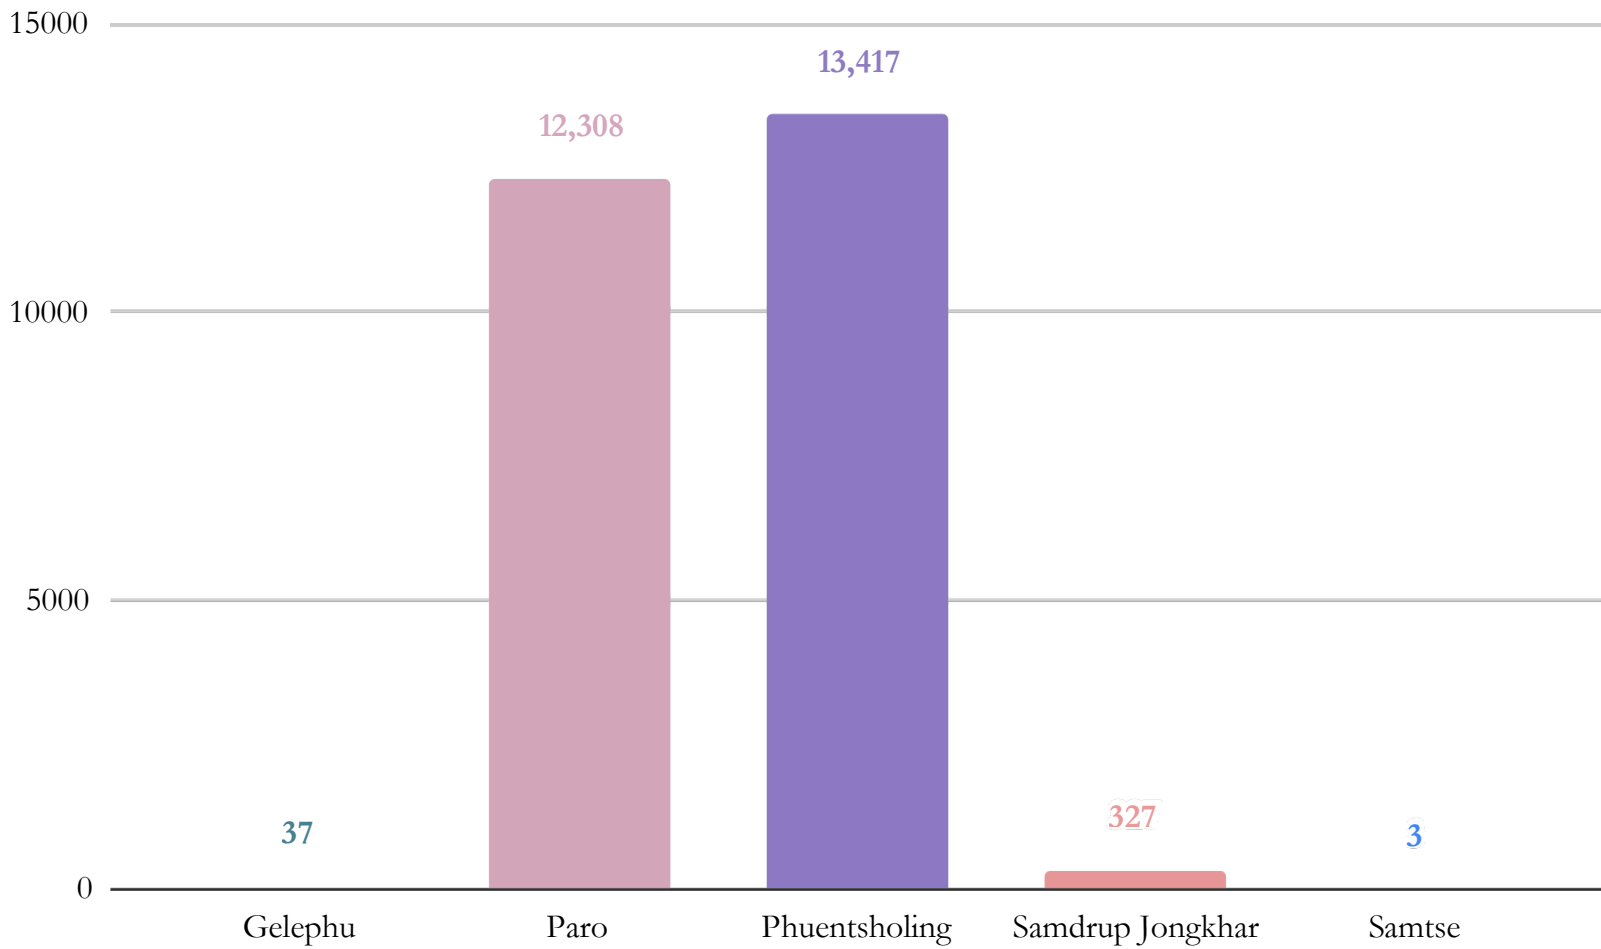

Monthly Tourist Arrival 2025 Vs 2026

Monthly Tourism Bulletin of Bhutan

Port of Entry: March

Top 10 Source Markets: March

Monthly Tourism Bulletin of Bhutan

Services

1. Tour Guide (3,354 as of March)

New Registered March: 27