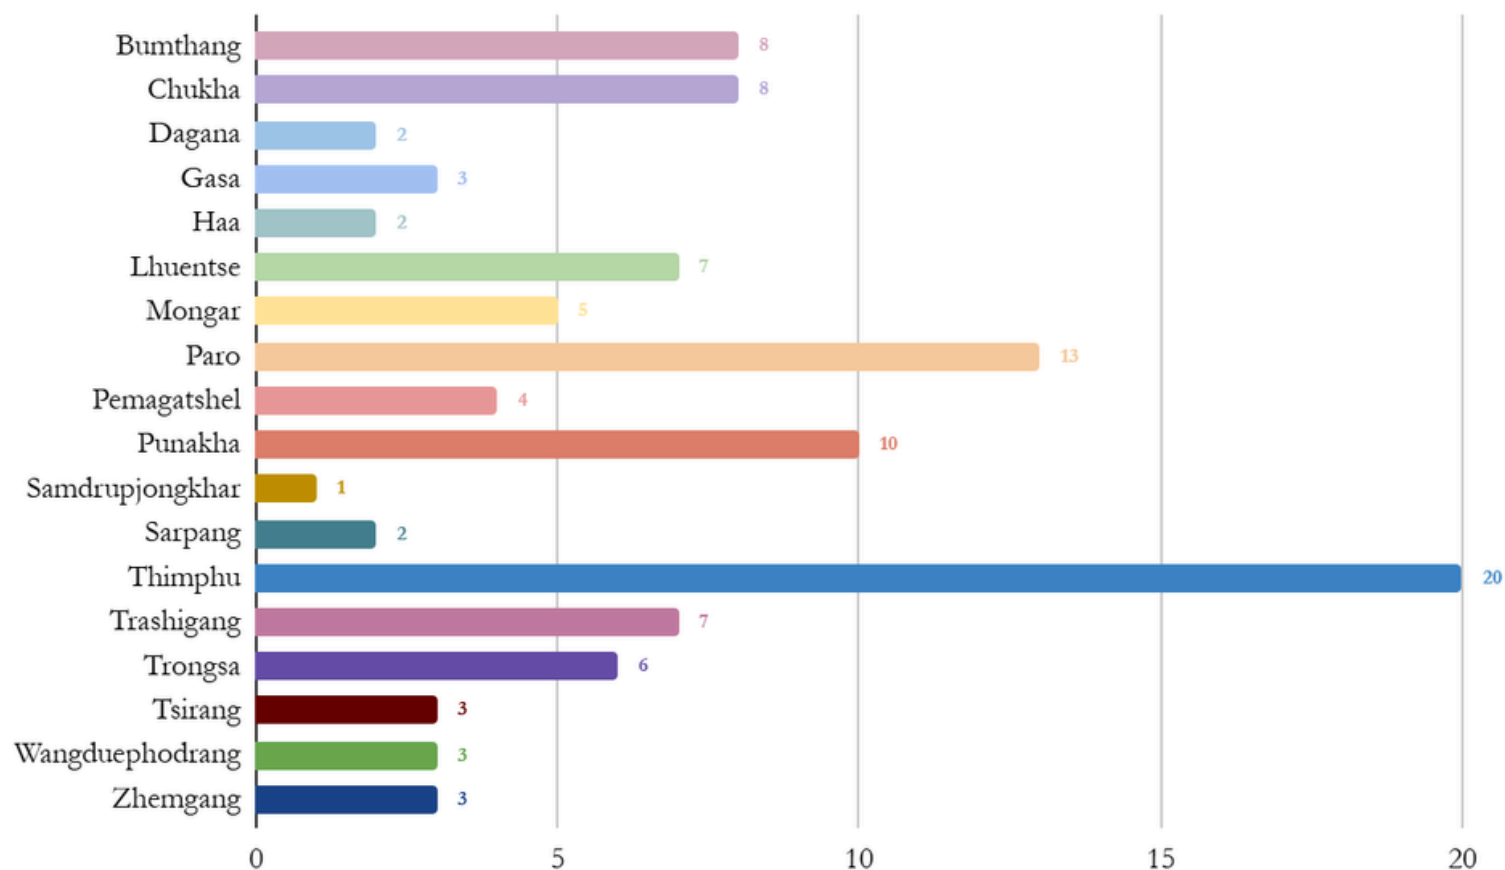

Monthly Tourism Bulletin of Bhutan

Restrooms Across Bhutan

Website and Social Media Analytics

1. Top 5 visited links on bhutan.travel

1. 1 Announcements (<https://bhutan.travel/announcements>)
2. 2 Visa (<https://bhutan.travel/visa>)
3. 3 Visit Bhutan (<https://bhutan.travel/visit>)
4. 4 FAQs (<https://bhutan.travel/faqs>)
5. 5 Travel Trade (<https://bhutan.travel/travel-trade>)