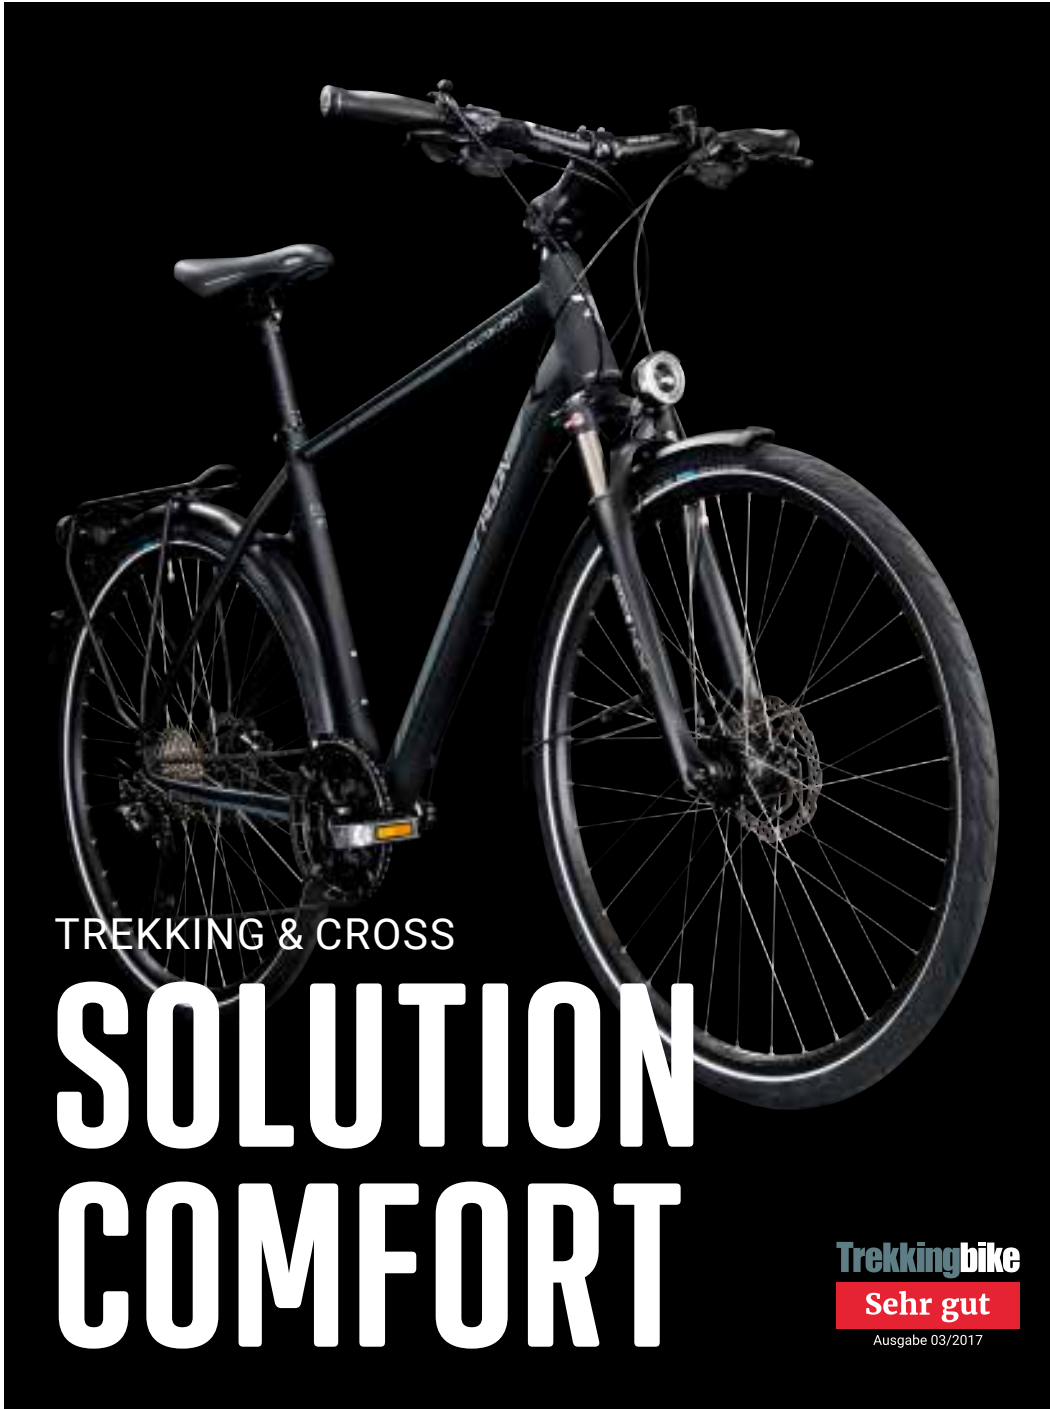

Racktime Valo-Tour / Pletscher Comp 40 Flex

SKS Rookie XL

SKS Bluemels Radon Edition

deep black smoothed / smoke grey chrome

13,70 kg**

48cm, 52cm, 56cm

€1,599*

TREKKING & CROSS