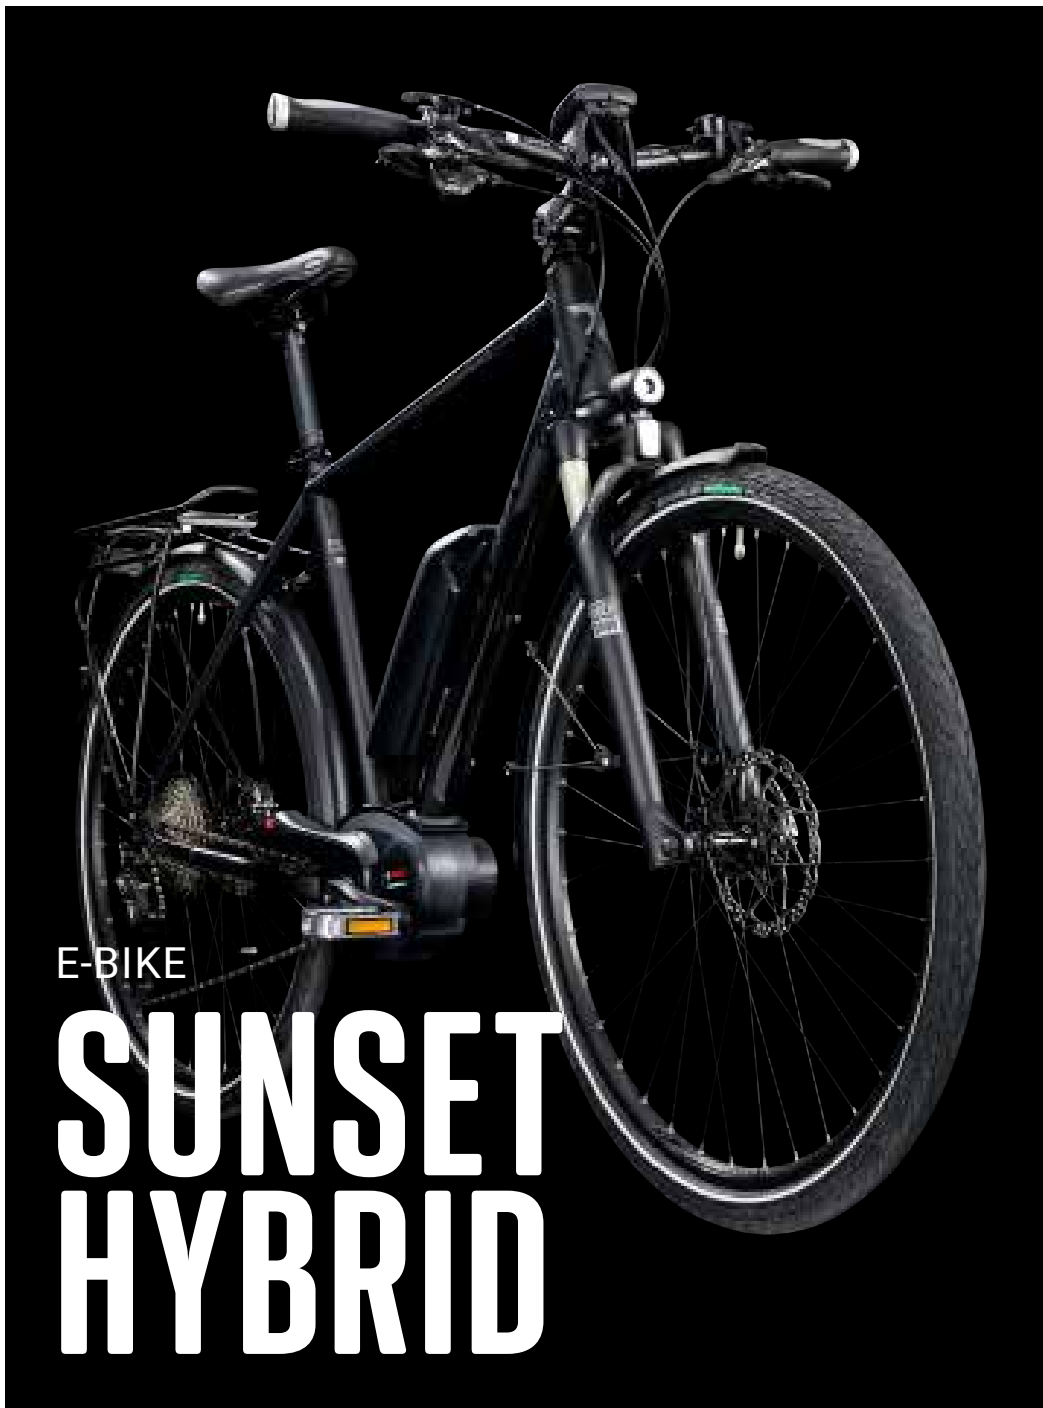

E-BIKE

SUNSET HYBRID

FRAME

FORK

BRAKES / BRAKE DISCS

CRANK

SHIFTER

REAR DERAILLEUR

CASSETTE

FRONT HUB / REAR HUB

RIMS

HANDLEBAR

STEM

GRIPS

2SEATPOST

SADDLE

TIRES

ENGINE

BATTERY

DISPLAY

HEADLIGHT

REAR LIGHT

REAR RACK / STAND

CHAIN CASE

SPLASHGUARD

DEEP BLACK GLOSSCOLOUR

WEIGHT

FRAME SIZE

PRICE