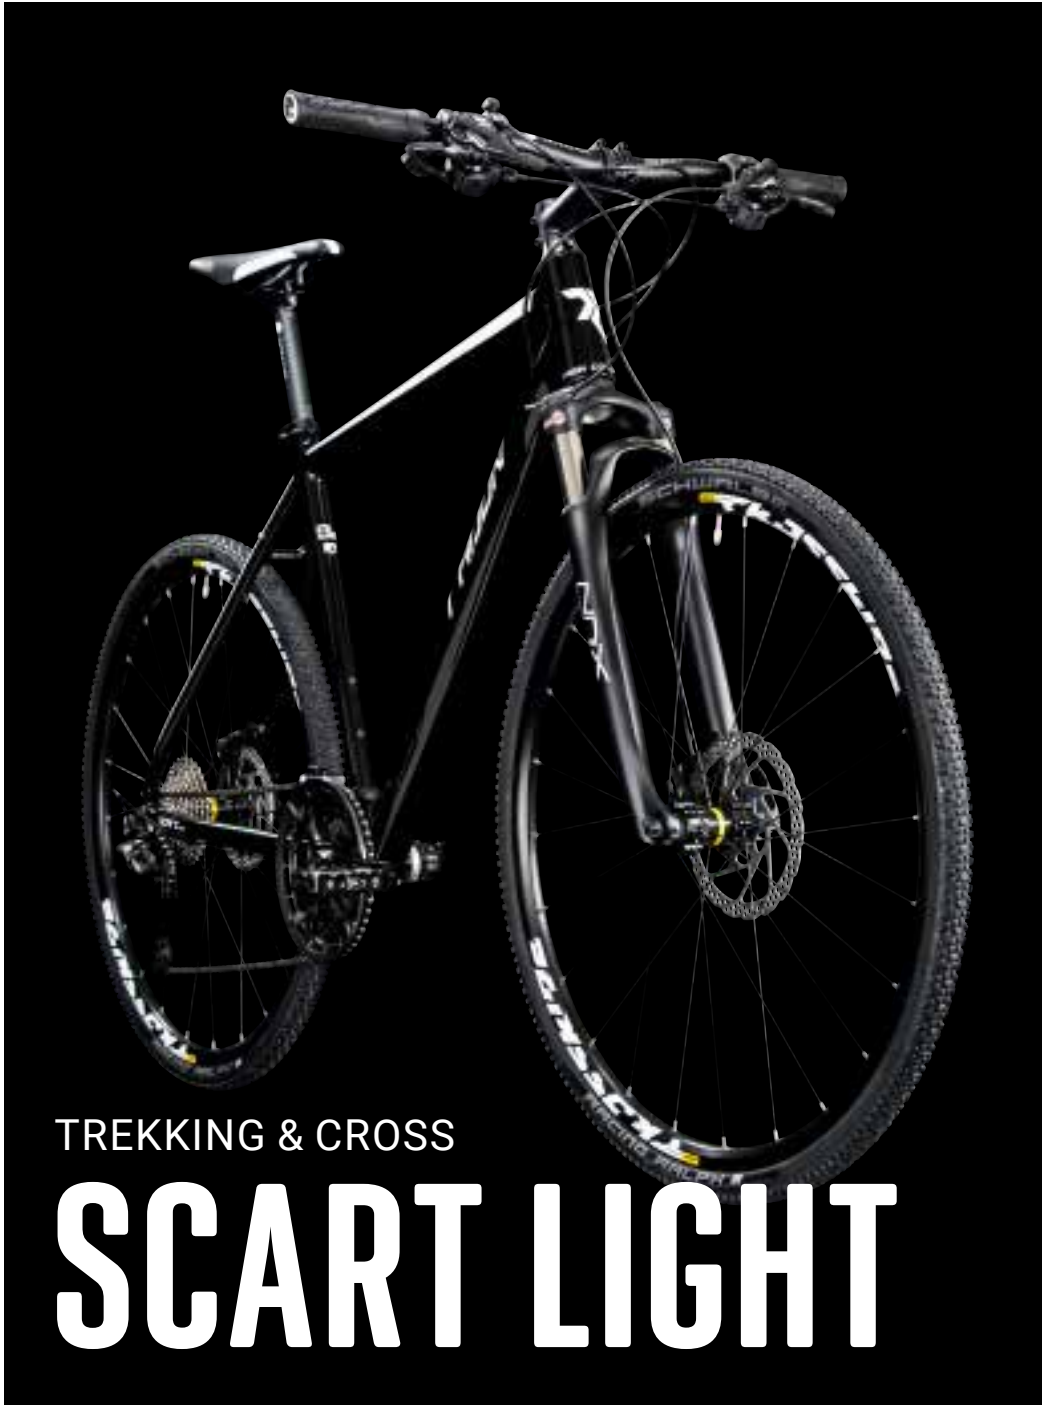

Selle Italia X1

Schwalbe Racing Ralph, PerL, 28" x 33mm

deep black / stone grey / powder white

12,30 kg**

48cm, 52cm, 56cm

€799*

TREKKING & CROSS

SCART LIGHT