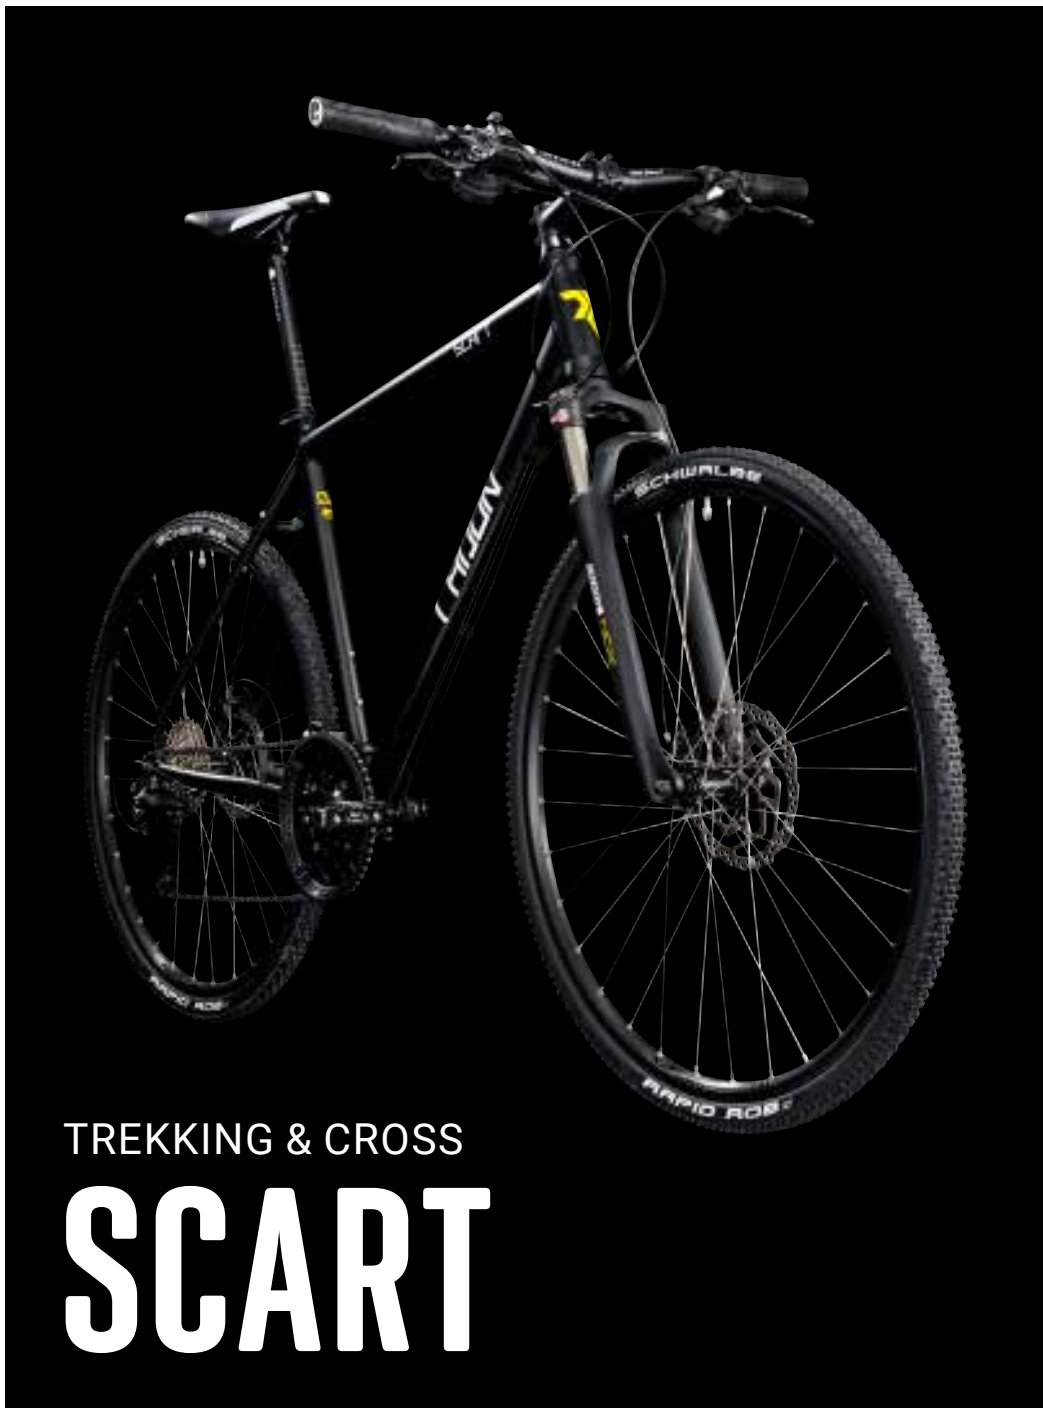

deep black smoothed / powder white

11,40 kg**

48cm, 52cm, 56cm

€999*

TREKking & CROSS
SCART

FRAME

FORK

BRAKES