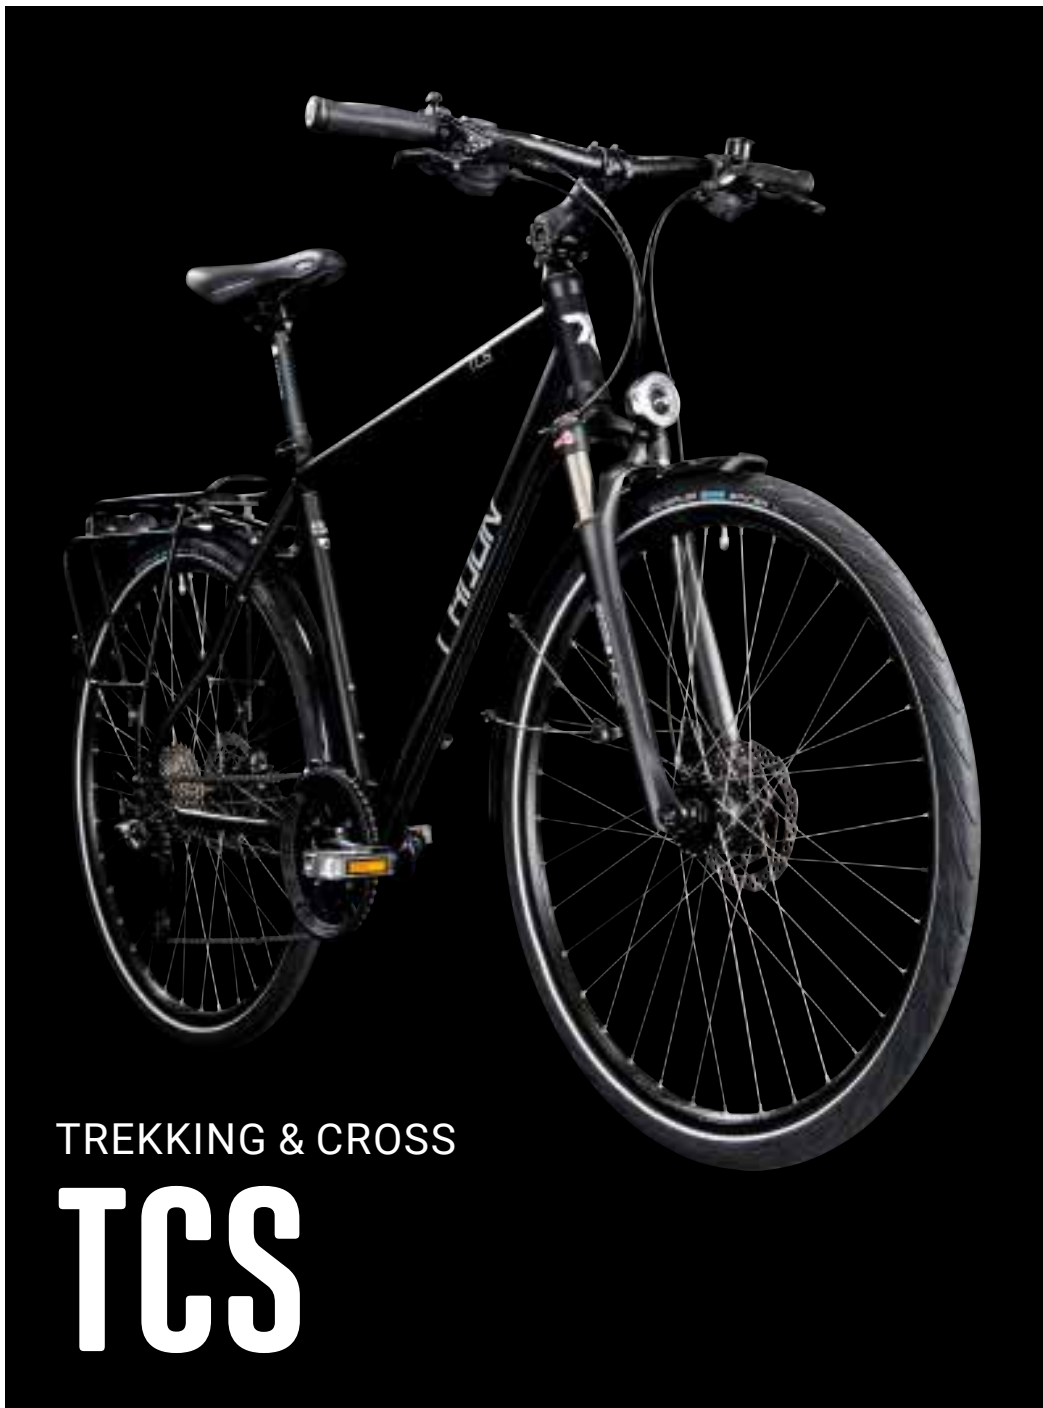

TREKKING & CROSS

TCS

FRAME

FORK

BRAKES / BRAKE DISCS

CRANK

INNER BEARING

SHIFTER

DERAILLEUR

REAR DERAILLEUR

CASSETTE

CHAIN

FRONT HUB

REAR HUB

RIMS

HANDLEBAR

STEM

GRIPS

SEATPOST

SADDLE

TIRES

HEADLIGHT / REAR

REAR RACK / STAND

SPLASHGUARD

COLOUR

WEIGHT

FRAME SIZE

PRICE