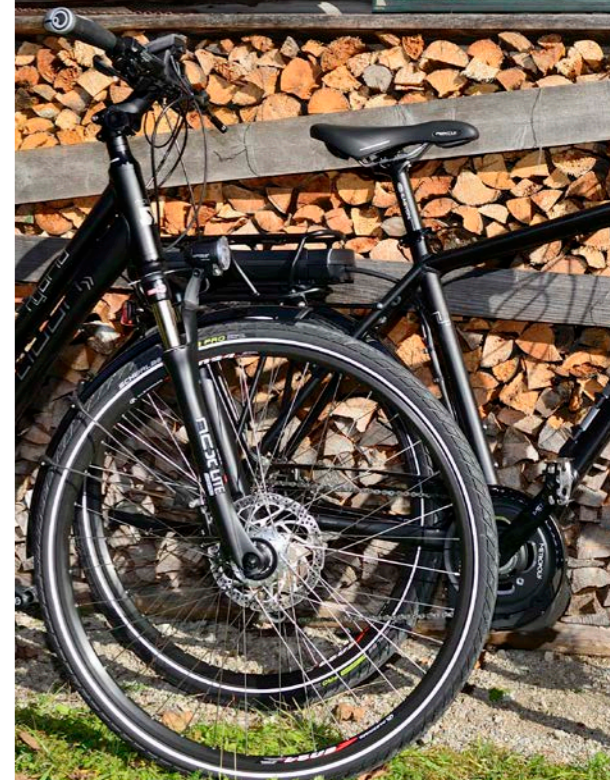

PEDELEC

SUNSET HYBRID

UNSERE E-BIKE FLOTTE – NEU AUFGELEGT.

OPTIMIERTER RAHMEN, EDLES FINISH, DREI AUSSTATTUNGSVARIANTEN.

DAS SUNSET HYBRID.

	SUNSET HYBRID HS11	SUNSET HYBRID HS11 LADY	SUNSET HYBRID SUPREME	SUNSET HYBRID SUPREME LADY
FRAME	RADON SUNSET HYBRID SERIES	RADON SUNSET HYBRID SERIES LADY	RADON SUNSET HYBRID SERIES	RADON SUNSET HYBRID SERIES LADY
FORK	SUNTOUR NCX E RL AIR, TAPER	SUNTOUR NCX E RL AIR, TAPER	ROCK SHOX PARAGON, TAPER, REMOTE	ROCK SHOX PARAGON, TAPER, REMOTE
TRAVEL FORK	63 mm	63 mm	65 mm	65 mm
BRAKES	MAGURA HS11	MAGURA HS11	SHIMANO XT K-M785	SHIMANO XT K-M785
BRAKE DISCS	---	---	SHIMANO SM-RT54S	SHIMANO SM-RT54S
CRANK	FSA METROPOLIS BOSCH, 175 mm	FSA METROPOLIS BOSCH, 175 mm	FSA METROPOLIS BOSCH, 175 mm	FSA METROPOLIS BOSCH, 175 mm
SHIFTER	SHIMANO DEORE SL-M610	SHIMANO DEORE SL-M610	SHIMANO DEORE SL-M610	SHIMANO DEORE SL-M610
REAR DERAILLEUR	SHIMANO XT RD-T780	SHIMANO XT RD-T780	SHIMANO XT RD-T780	SHIMANO XT RD-T780
CASSETTE	SHIMANO DEORE CS-HG62, 10-SPEED, 11-34	SHIMANO DEORE CS-HG62, 10-SPEED, 11-34	SHIMANO DEORE CS-HG62, 10-SPEED, 11-34	SHIMANO DEORE CS-HG62, 10-SPEED, 11-34
FRONT HUB	SHIMANO XT HB-T780, 36H	SHIMANO XT HB-T780, 36H	SHIMANO XT HB-M785, 36H, CENTER-LOCK	SHIMANO XT HB-M785, 36H, CENTER-LOCK
REAR HUB	SHIMANO XT FH-T780, 36H	SHIMANO XT FH-T780, 36H	SHIMANO XT FH-M785, 36H, CENTER-LOCK	SHIMANO XT FH-M785, 36H, CENTER-LOCK
RIMS	ALEX EN24 36H	ALEX EN24 36H	ALEX EN24 36H	ALEX EN24 36H
HANDLEBAR	RACE FACE RIDE RISER 640 mm	RACE FACE RIDE RISER 640 mm	RACE FACE RIDE RISER 640 mm	RACE FACE RIDE RISER 640 mm
STEM	SWELL-R ECO ADJUST 100-120 mm	SWELL-R ECO ADJUST 100-120 mm	SWELL-R ECO ADJUST 100-120 mm	SWELL-R ECO ADJUST 100-120 mm
GRIPS	ERGON GP1 S	ERGON GP1 S	ERGON GP1 S	ERGON GP1 S
SEATPOST	RACE FACE RIDE 30,9X375MM	RACE FACE RIDE 30,9 x 375 mm	RACE FACE RIDE 30,9 x 375 mm	RACE FACE RIDE 30,9 x 375 mm
SADDLE	SELLE ROYAL FRECCIA	SELLE ROYAL FRECCIA	SELLE ROYAL FRECCIA	SELLE ROYAL FRECCIA
TIRES	SCHWALBE ENERGIZER PRO 28 x 40	SCHWALBE ENERGIZER PRO 28 x 40	SCHWALBE ENERGIZER PRO 28 x 40	SCHWALBE ENERGIZER PRO 28 x 40
ENGINE	BOSCH ACTIVE LINE 25	BOSCH ACTIVE LINE 25	BOSCH PERFORMANCE LINE 25	BOSCH PERFORMANCE LINE 25
BATTERY	POWERPACK 400WH RACK BATTERY	POWERPACK 400WH RACK BATTERY	POWERPACK 400WH RACK BATTERY	POWERPACK 400WH RACK BATTERY
DISPLAY	DISPLAY INTUVIA	DISPLAY INTUVIA	DISPLAY INTUVIA	DISPLAY INTUVIA
HEADLIGHT	B & M LUMOTEC IQ CYO E RT SENSO PLUS, 60 LUX	B & M LUMOTEC IQ CYO E RT SENSO PLUS, 60 LUX	B & M LUMOTEC IQ CYO E RT SENSO PLUS, 60 LUX	B & M LUMOTEC IQ CYO E RT SENSO PLUS, 60 LUX
REAR LIGHT	TOPLIGHT FLAT S PLUS	TOPLIGHT FLAT S PLUS	TOPLIGHT FLAT S PLUS	TOPLIGHT FLAT S PLUS
REAR RACK	RACKTIME BOSCH	RACKTIME BOSCH	RACKTIME BOSCH	RACKTIME BOSCH
SPLASHGUARD	SKS BLUEMELS RADON EDITION	SKS BLUEMELS RADON EDITION	SKS BLUEMELS RADON EDITION	SKS BLUEMELS RADON EDITION
COLOUR	BLACK/BLUE/GREY	BLACK/BLUE/GREY	BLACK/WHITE	BLACK/WHITE
FRAME SIZE	48 cm, 52 cm, 56 cm, 60 cm, 64 cm	LADY 48 cm, LADY 52 cm, LADY 56 cm	48 cm, 52 cm, 56 cm, 60 cm, 64 cm	LADY 48 cm, LADY 52 cm, LADY 56 cm
PRICE	2.199,- EUR	2.199,- EUR	2.499,- EUR	2.499,- EUR