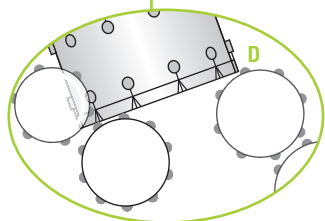

E. HEADS: Features Coated/Clear heads by Remo U.S.A.