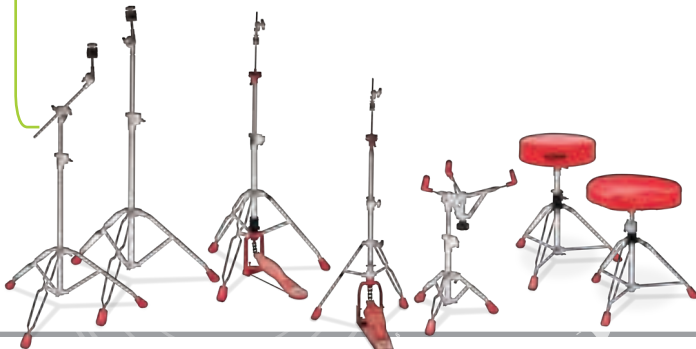

800 Colorware™ - Red

1. Left to right: CB800R Straight/Boom Cymbal Stand • CS800R Straight Cymbal Stand • HH800-01R 3-leg Hi-Hat • HH820R 2-leg Hi-Hat • SS800R Snare Stand • DT800-04R Standard Throne • DT820XR Tractor Throne • All sold separately