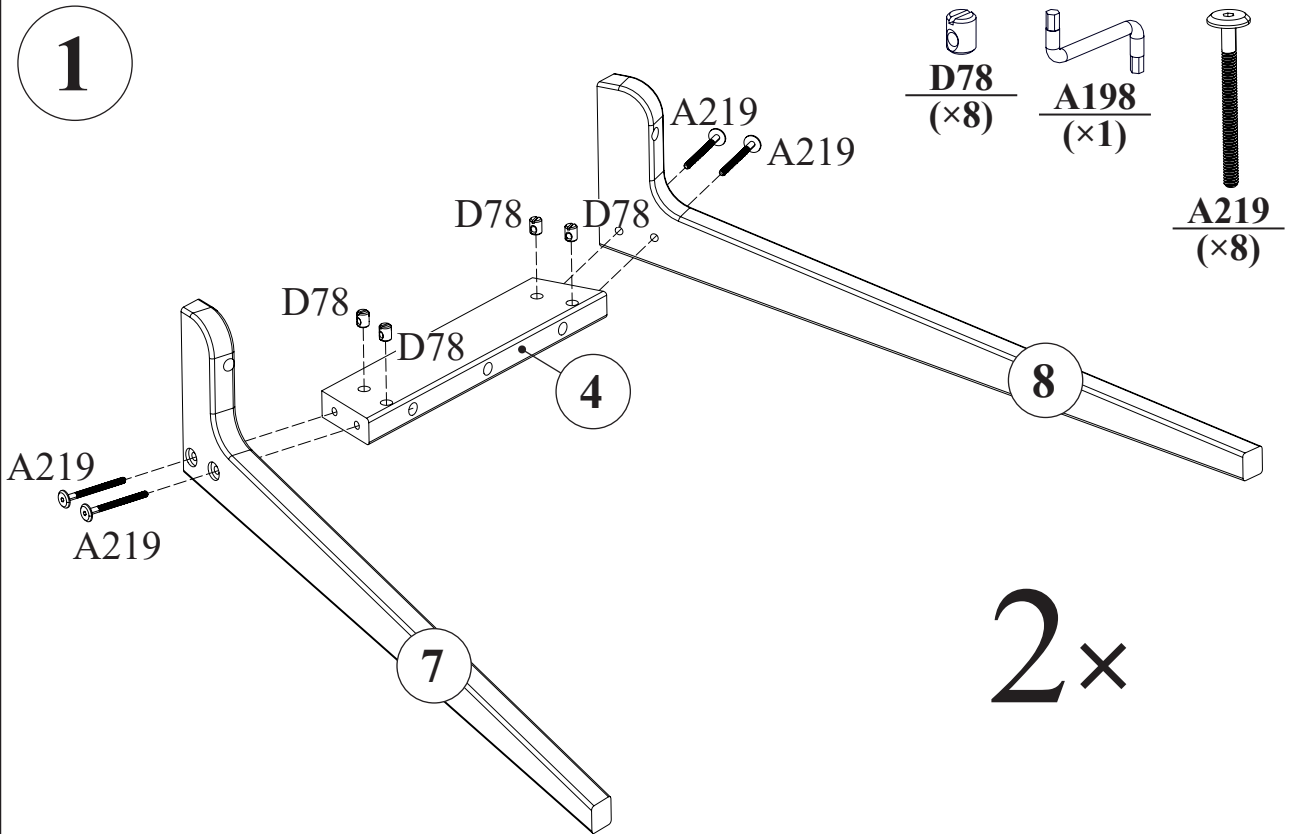

# WOOD

041010 Skrivebord 66 cm  
041010 Desk 66 cm  
041010 Schreibtisch 66 cm

OLIVER FURNITURE  
A/S Ndr. Strandvej 119 A  
3150 Hellebæk  
Denmark  
Tel. +45 4970 7317  
[www.oliverfurniture.com](http://www.oliverfurniture.com)

Teil-Nr. Pieces No. Enheds Nr.	Anzahl Quantities Antal	Colis Nr. Package-no. Pakke nr.	Maß, mm Dimensions, mm Storrelse, mm
1	1	041014	1184 x 684 x 100
4	2	041012	305 x 65 x 24
7	2	041012	625 x 156 x 24
8	2	041012	625 x 156 x 24

1

2

A198  
(×1)

A283  
(×4)

A284  
(×6)

3

A5  
(×1)

THE FLAP WAS SECURED FOR SAFE TRANSPORTATION.  
REMOVE THESE FIXTURES ONLY AFTER YOU HAVE ASSEMBLED  
THE LEGS AND THE TABLE IS STANDING UPRIGHT!