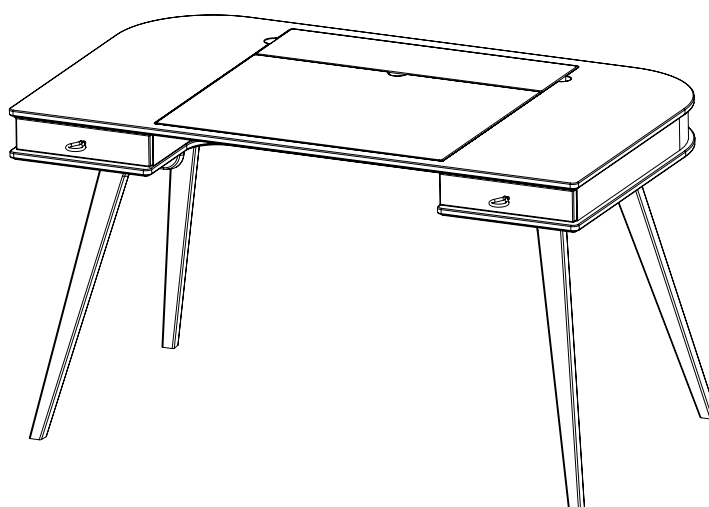

# WOOD

041010 Skrivebord 66 cm  
041010 Desk 66 cm  
041010 Schreibtisch 66 cm

OLIVER FURNITURE  
A/S Ndr. Strandvej 119 A  
3150 Hellebæk  
Denmark  
Tel. +45 4970 7317  
[www.oliverfurniture.com](http://www.oliverfurniture.com)

Teil-Nr. Pieces No. Enheds Nr.	Anzahl Quantities Antal	Colis Nr. Package-no. Pakke nr.	Maß, mm Dimensions, mm Storrelse, mm
1	1	041014	1184 x 684 x 100
4	2	041012	305 x 65 x 24
7	2	041012	625 x 156 x 24
8	2	041012	625 x 156 x 24

1

2

A198  
(×1)

A283  
(×4)

A284  
(×6)

3

A5  
(×1)

THE FLAP WAS SECURED FOR SAFE TRANSPORTATION.  
REMOVE THESE FIXTURES ONLY AFTER YOU HAVE ASSEMBLED  
THE LEGS AND THE TABLE IS STANDING UPRIGHT!