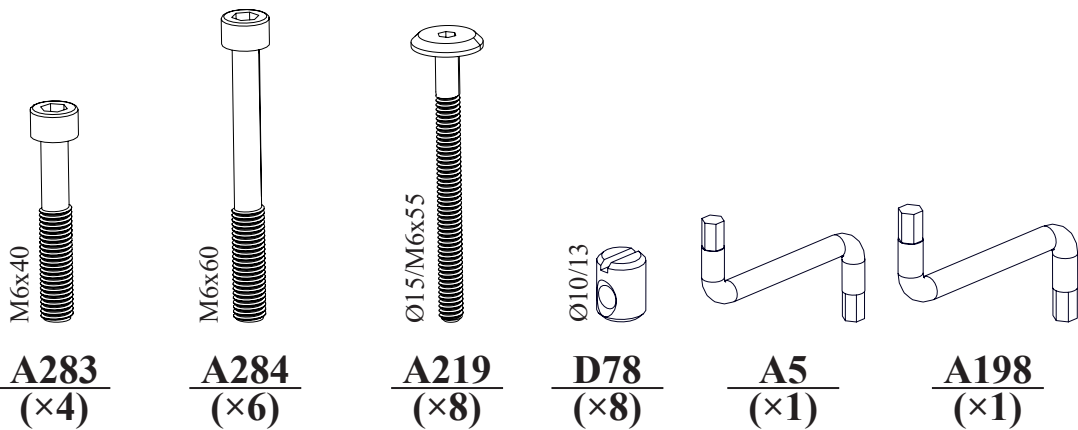

# WOOD

041010 Skrivebord 66 cm  
041010 Desk 66 cm  
041010 Schreibtisch 66 cm

OLIVER FURNITURE  
A/S Ndr. Strandvej 119 A  
3150 Hellebæk  
Denmark  
Tel. +45 4970 7317  
[www.oliverfurniture.com](http://www.oliverfurniture.com)

Teil-Nr. Pieces No. Enheds Nr.	Anzahl Quantities Antal	Colis Nr. Package-no. Pakke nr.	Maß, mm Dimensions, mm Storrelse, mm
1	1	041014	1184 x 684 x 100
4	2	041012	305 x 65 x 24
7	2	041012	625 x 156 x 24
8	2	041012	625 x 156 x 24

1

2

A198  
(×1)

A283  
(×4)

A284  
(×6)

3

A5  
(×1)

THE FLAP WAS SECURED FOR SAFE TRANSPORTATION.  
REMOVE THESE FIXTURES ONLY AFTER YOU HAVE ASSEMBLED  
THE LEGS AND THE TABLE IS STANDING UPRIGHT!