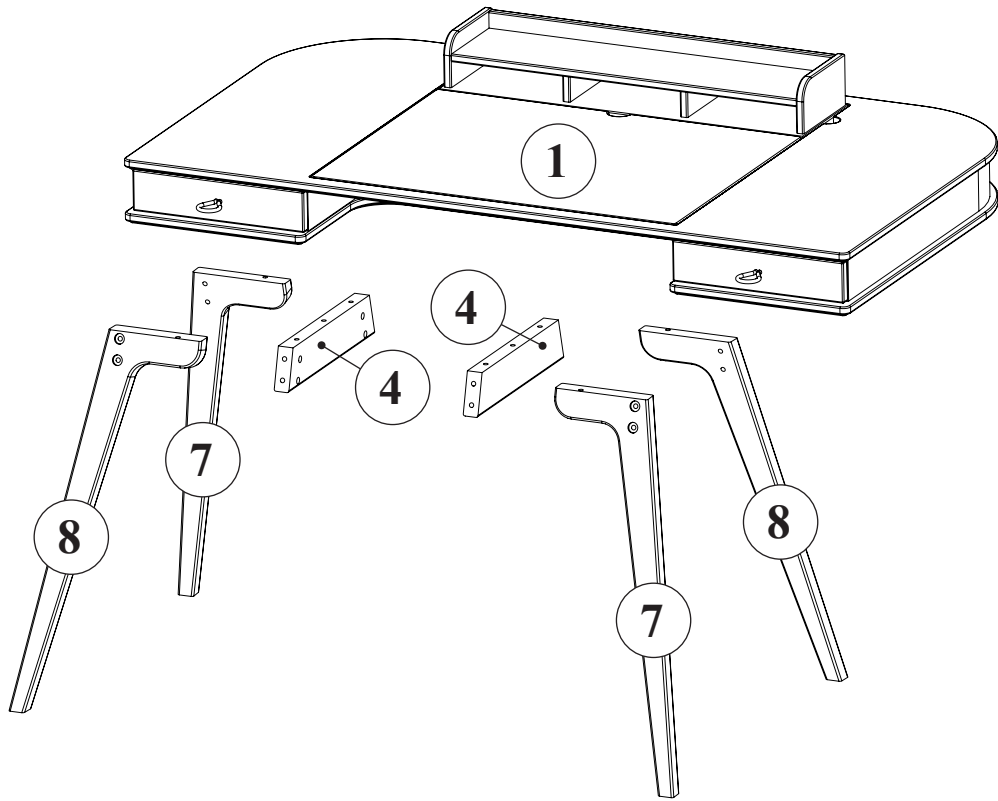

# WOOD

041010 Skrivebord 66 cm  
041010 Desk 66 cm  
041010 Schreibtisch 66 cm

OLIVER FURNITURE  
A/S Ndr. Strandvej 119 A  
3150 Hellebæk  
Denmark  
Tel. +45 4970 7317  
[www.oliverfurniture.com](http://www.oliverfurniture.com)

Teil-Nr. Pieces No. Enheds Nr.	Anzahl Quantities Antal	Colis Nr. Package-no. Pakke nr.	Maß, mm Dimensions, mm Storrelse, mm
1	1	041014	1184 x 684 x 100
4	2	041012	305 x 65 x 24
7	2	041012	625 x 156 x 24
8	2	041012	625 x 156 x 24

1

2

A198  
(×1)

A283  
(×4)

A284  
(×6)

3

A5  
(×1)

THE FLAP WAS SECURED FOR SAFE TRANSPORTATION.  
REMOVE THESE FIXTURES ONLY AFTER YOU HAVE ASSEMBLED  
THE LEGS AND THE TABLE IS STANDING UPRIGHT!