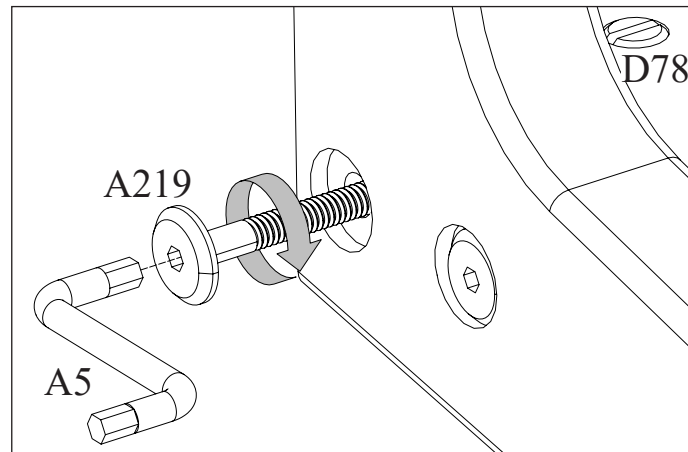

# WOOD

041010 Skrivebord 66 cm  
041010 Desk 66 cm  
041010 Schreibtisch 66 cm

OLIVER FURNITURE  
A/S Ndr. Strandvej 119 A  
3150 Hellebæk  
Denmark  
Tel. +45 4970 7317  
[www.oliverfurniture.com](http://www.oliverfurniture.com)

Teil-Nr. Pieces No. Enheds Nr.	Anzahl Quantities Antal	Colis Nr. Package-no. Pakke nr.	Maß, mm Dimensions, mm Storrelse, mm
1	1	041014	1184 x 684 x 100
4	2	041012	305 x 65 x 24
7	2	041012	625 x 156 x 24
8	2	041012	625 x 156 x 24

1

2

A198  
(×1)

A283  
(×4)

A284  
(×6)

3

A5  
(×1)

THE FLAP WAS SECURED FOR SAFE TRANSPORTATION.  
REMOVE THESE FIXTURES ONLY AFTER YOU HAVE ASSEMBLED  
THE LEGS AND THE TABLE IS STANDING UPRIGHT!