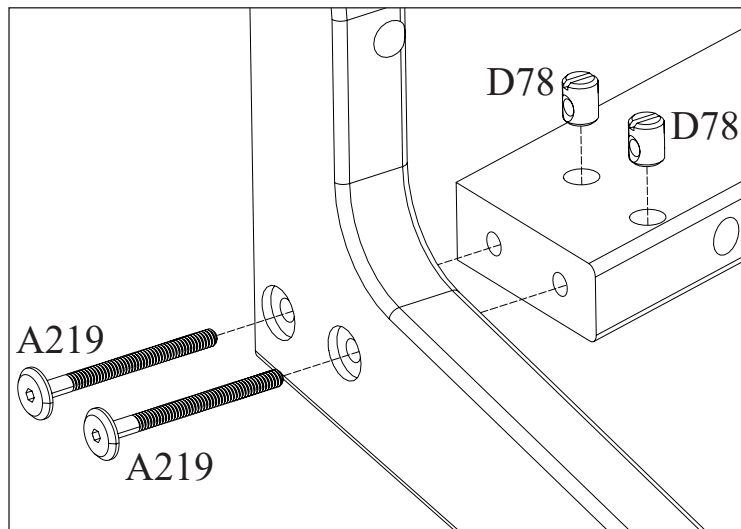

# WOOD

041010 Skrivebord 66 cm  
041010 Desk 66 cm  
041010 Schreibtisch 66 cm

OLIVER FURNITURE  
A/S Ndr. Strandvej 119 A  
3150 Hellebæk  
Denmark  
Tel. +45 4970 7317  
[www.oliverfurniture.com](http://www.oliverfurniture.com)

Teil-Nr. Pieces No. Enheds Nr.	Anzahl Quantities Antal	Colis Nr. Package-no. Pakke nr.	Maß, mm Dimensions, mm Storrelse, mm
1	1	041014	1184 x 684 x 100
4	2	041012	305 x 65 x 24
7	2	041012	625 x 156 x 24
8	2	041012	625 x 156 x 24

1

2

A198  
(×1)

A283  
(×4)

A284  
(×6)

3

A5  
(×1)

THE FLAP WAS SECURED FOR SAFE TRANSPORTATION.  
REMOVE THESE FIXTURES ONLY AFTER YOU HAVE ASSEMBLED  
THE LEGS AND THE TABLE IS STANDING UPRIGHT!