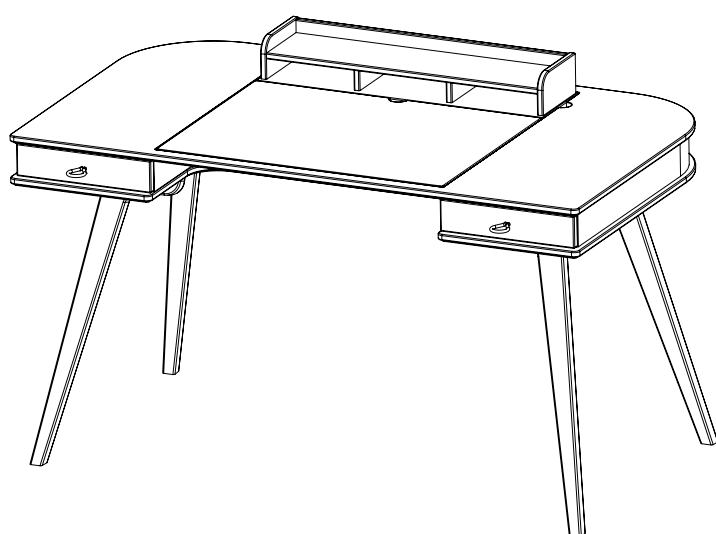

# WOOD

041010 Skrivebord 66 cm  
041010 Desk 66 cm  
041010 Schreibtisch 66 cm

OLIVER FURNITURE  
A/S Ndr. Strandvej 119 A  
3150 Hellebæk  
Denmark  
Tel. +45 4970 7317  
[www.oliverfurniture.com](http://www.oliverfurniture.com)

Teil-Nr. Pieces No. Enheds Nr.	Anzahl Quantities Antal	Colis Nr. Package-no. Pakke nr.	Maß, mm Dimensions, mm Storrelse, mm
1	1	041014	1184 x 684 x 100
4	2	041012	305 x 65 x 24
7	2	041012	625 x 156 x 24
8	2	041012	625 x 156 x 24

1

2

A198  
(×1)

A283  
(×4)

A284  
(×6)

3

A5  
(×1)

THE FLAP WAS SECURED FOR SAFE TRANSPORTATION.  
REMOVE THESE FIXTURES ONLY AFTER YOU HAVE ASSEMBLED  
THE LEGS AND THE TABLE IS STANDING UPRIGHT!