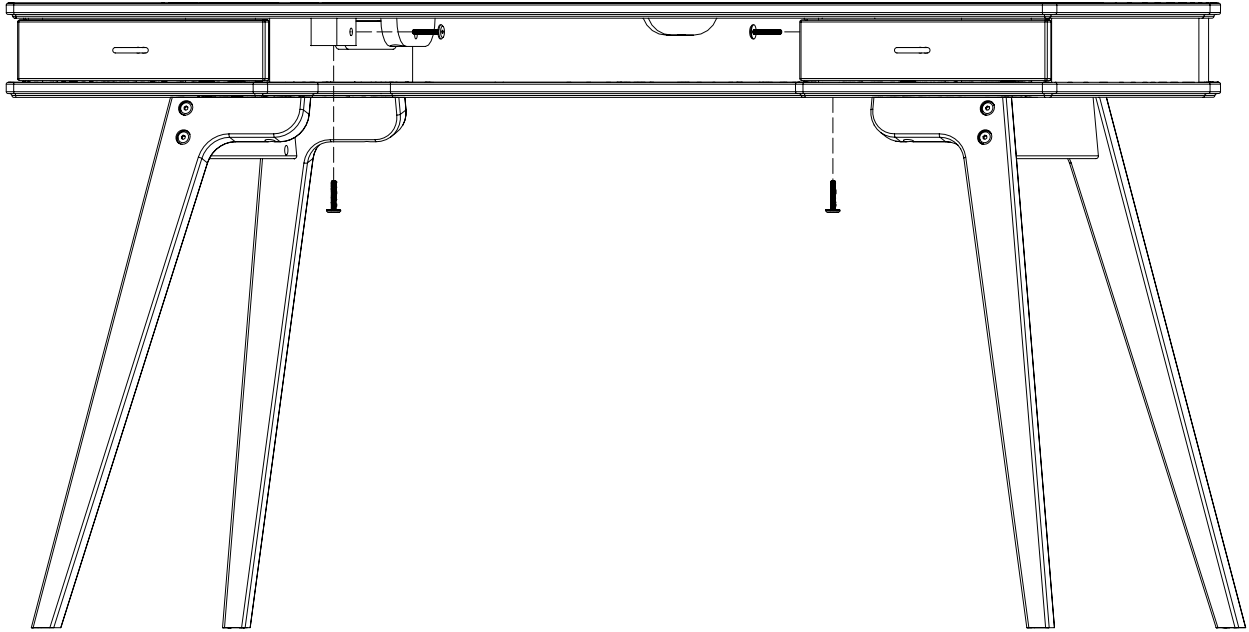

WOOD

041011 Skrivebord 72,6 cm
041011 Desk 72,6 cm
041011 Schreibtisch 72,6 cm

OLIVER FURNITURE
A/S Ndr. Strandvej 119 A
3150 Hellebæk
Denmark
Tel. +45 4970 7317
www.oliverfurniture.com

Teil-Nr. Pieces No. Enheds Nr.	Anzahl Quantities Antal	Colis Nr. Package-no. Pakke nr.	Maß, mm Dimensions, mm Storrelse, mm
1	1	041014	1184 x 684 x 100
4	2	041013	305 x 65 x 24
5	2	041013	660 x 150 x 24
6	2	041013	660 x 150 x 24

1

2

A198
(×1)

A283
(×4)

A284
(×6)

3

A5
(×1)

THE FLAP WAS SECURED FOR SAFE TRANSPORTATION.
REMOVE THESE FIXTURES ONLY AFTER YOU HAVE ASSEMBLED
THE LEGS AND THE TABLE IS STANDING UPRIGHT!