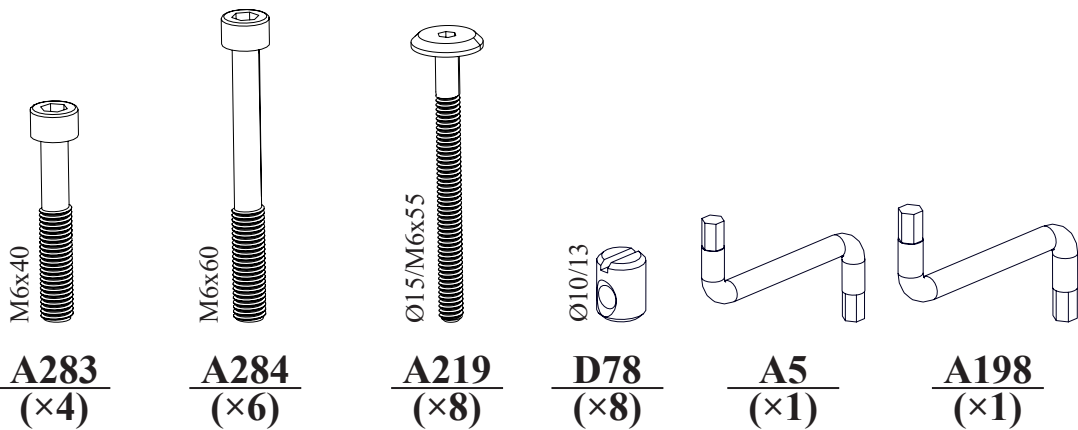

WOOD

041011 Skrivebord 72,6 cm
041011 Desk 72,6 cm
041011 Schreibtisch 72,6 cm

OLIVER FURNITURE
A/S Ndr. Strandvej 119 A
3150 Hellebæk
Denmark
Tel. +45 4970 7317
www.oliverfurniture.com

Teil-Nr. Pieces No. Enheds Nr.	Anzahl Quantities Antal	Colis Nr. Package-no. Pakke nr.	Maß, mm Dimensions, mm Storrelse, mm
1	1	041014	1184 x 684 x 100
4	2	041013	305 x 65 x 24
5	2	041013	660 x 150 x 24
6	2	041013	660 x 150 x 24

1

2

A198
(×1)

A283
(×4)

A284
(×6)

3

A5
(×1)

THE FLAP WAS SECURED FOR SAFE TRANSPORTATION.
REMOVE THESE FIXTURES ONLY AFTER YOU HAVE ASSEMBLED
THE LEGS AND THE TABLE IS STANDING UPRIGHT!