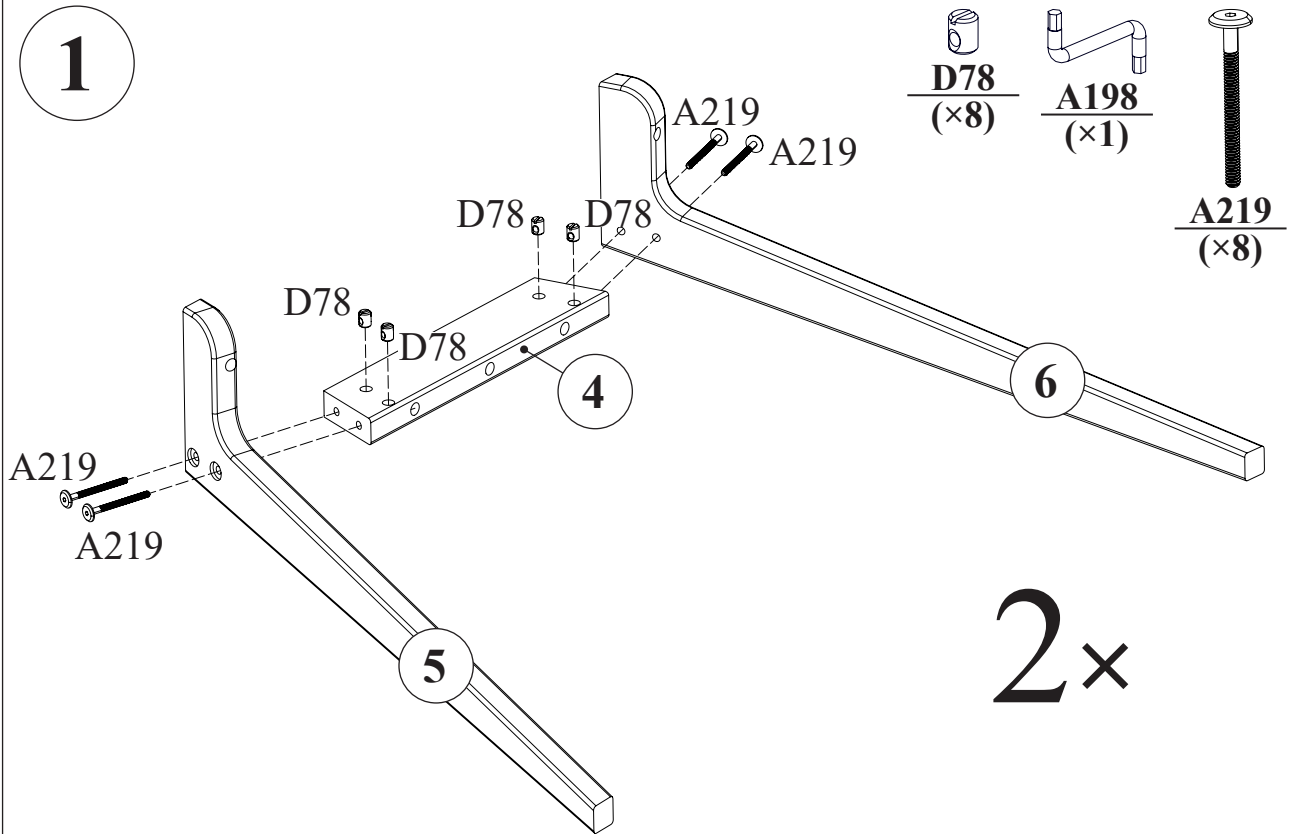

WOOD

041011 Skrivebord 72,6 cm
041011 Desk 72,6 cm
041011 Schreibtisch 72,6 cm

OLIVER FURNITURE
A/S Ndr. Strandvej 119 A
3150 Hellebæk
Denmark
Tel. +45 4970 7317
www.oliverfurniture.com

Teil-Nr. Pieces No. Enheds Nr.	Anzahl Quantities Antal	Colis Nr. Package-no. Pakke nr.	Maß, mm Dimensions, mm Storrelse, mm
1	1	041014	1184 x 684 x 100
4	2	041013	305 x 65 x 24
5	2	041013	660 x 150 x 24
6	2	041013	660 x 150 x 24

1

2

A198
(×1)

A283
(×4)

A284
(×6)

3

A5
(×1)

THE FLAP WAS SECURED FOR SAFE TRANSPORTATION.
REMOVE THESE FIXTURES ONLY AFTER YOU HAVE ASSEMBLED
THE LEGS AND THE TABLE IS STANDING UPRIGHT!