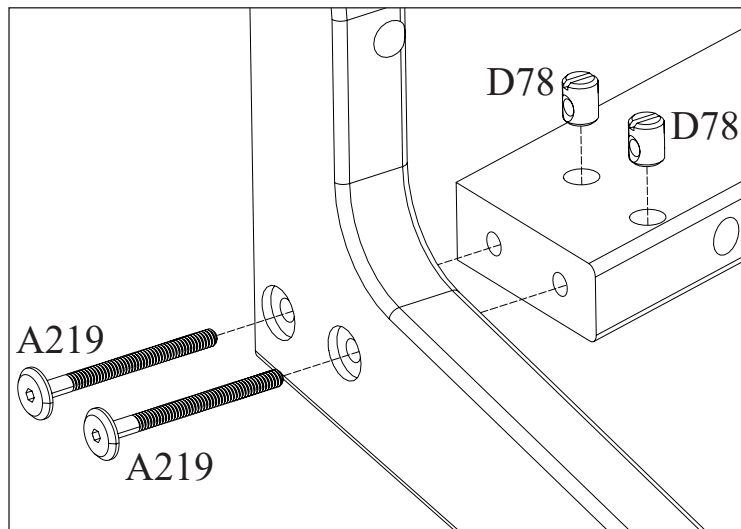

WOOD

041011 Skrivebord 72,6 cm
041011 Desk 72,6 cm
041011 Schreibtisch 72,6 cm

OLIVER FURNITURE
A/S Ndr. Strandvej 119 A
3150 Hellebæk
Denmark
Tel. +45 4970 7317
www.oliverfurniture.com

Teil-Nr. Pieces No. Enheds Nr.	Anzahl Quantities Antal	Colis Nr. Package-no. Pakke nr.	Maß, mm Dimensions, mm Storrelse, mm
1	1	041014	1184 x 684 x 100
4	2	041013	305 x 65 x 24
5	2	041013	660 x 150 x 24
6	2	041013	660 x 150 x 24

1

2

A198
(×1)

A283
(×4)

A284
(×6)

3

A5
(×1)

THE FLAP WAS SECURED FOR SAFE TRANSPORTATION.
REMOVE THESE FIXTURES ONLY AFTER YOU HAVE ASSEMBLED
THE LEGS AND THE TABLE IS STANDING UPRIGHT!