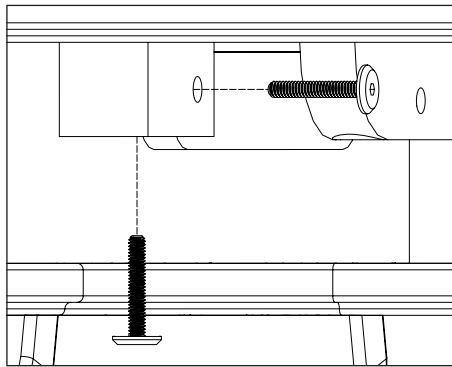

WOOD

041011 Skrivebord 72,6 cm
041011 Desk 72,6 cm
041011 Schreibtisch 72,6 cm

OLIVER FURNITURE
A/S Ndr. Strandvej 119 A
3150 Hellebæk
Denmark
Tel. +45 4970 7317
www.oliverfurniture.com

Teil-Nr. Pieces No. Enheds Nr.	Anzahl Quantities Antal	Colis Nr. Package-no. Pakke nr.	Maß, mm Dimensions, mm Storrelse, mm
1	1	041014	1184 x 684 x 100
4	2	041013	305 x 65 x 24
5	2	041013	660 x 150 x 24
6	2	041013	660 x 150 x 24

1

2

A198
(×1)

A283
(×4)

A284
(×6)

3

A5
(×1)

THE FLAP WAS SECURED FOR SAFE TRANSPORTATION.
REMOVE THESE FIXTURES ONLY AFTER YOU HAVE ASSEMBLED
THE LEGS AND THE TABLE IS STANDING UPRIGHT!