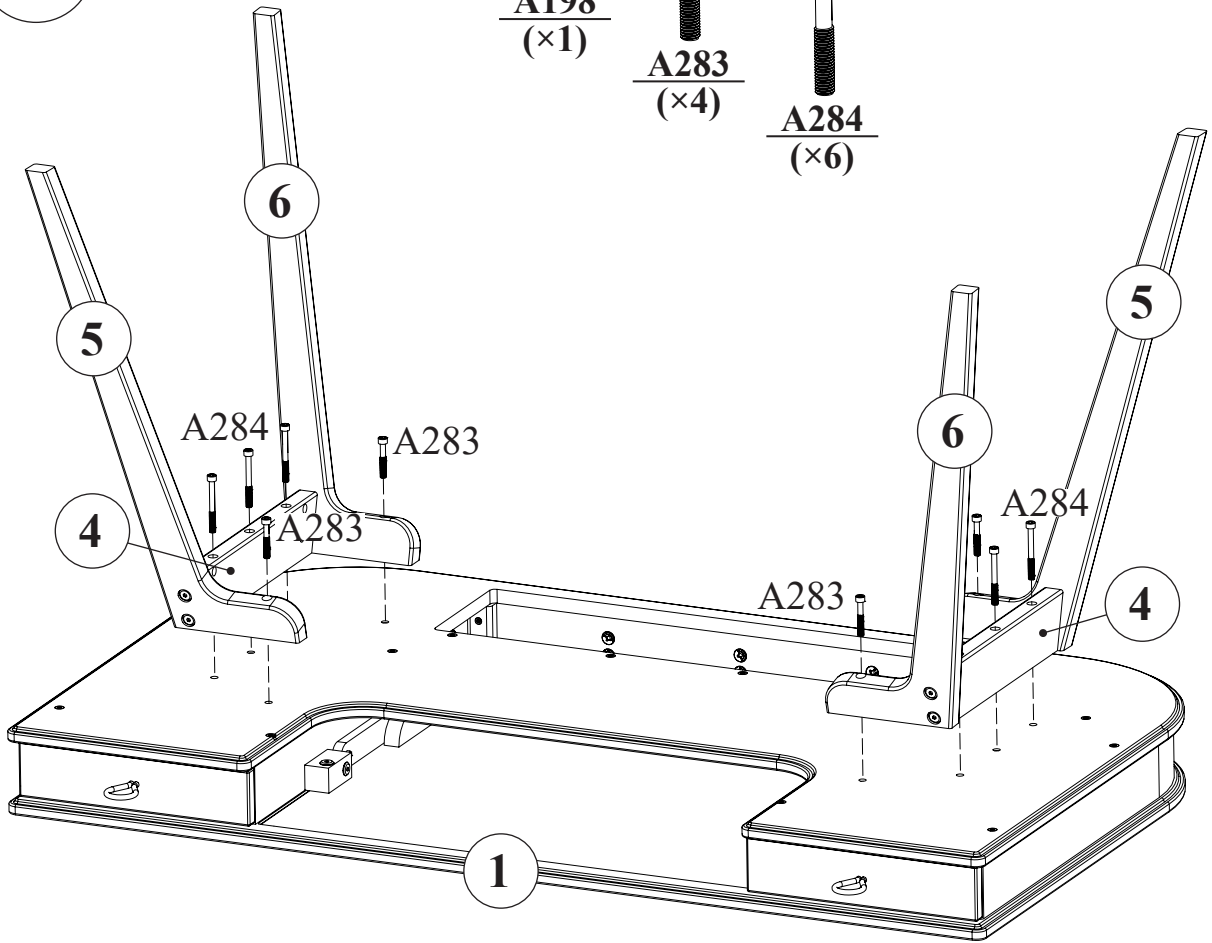

WOOD

041011 Skrivebord 72,6 cm
041011 Desk 72,6 cm
041011 Schreibtisch 72,6 cm

OLIVER FURNITURE
A/S Ndr. Strandvej 119 A
3150 Hellebæk
Denmark
Tel. +45 4970 7317
www.oliverfurniture.com

Teil-Nr. Pieces No. Enheds Nr.	Anzahl Quantities Antal	Colis Nr. Package-no. Pakke nr.	Maß, mm Dimensions, mm Storrelse, mm
1	1	041014	1184 x 684 x 100
4	2	041013	305 x 65 x 24
5	2	041013	660 x 150 x 24
6	2	041013	660 x 150 x 24

1

2

A198
(×1)

A283
(×4)

A284
(×6)

3

A5
(×1)

THE FLAP WAS SECURED FOR SAFE TRANSPORTATION.
REMOVE THESE FIXTURES ONLY AFTER YOU HAVE ASSEMBLED
THE LEGS AND THE TABLE IS STANDING UPRIGHT!