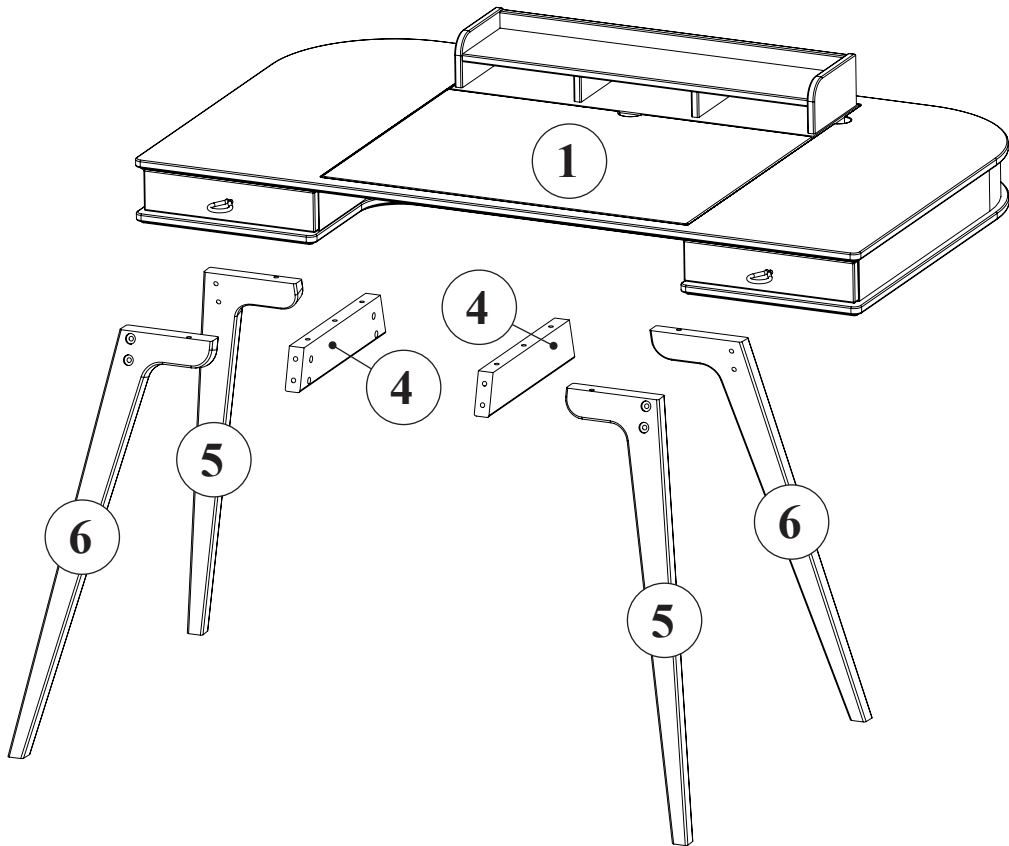

WOOD

041011 Skrivebord 72,6 cm
041011 Desk 72,6 cm
041011 Schreibtisch 72,6 cm

OLIVER FURNITURE
A/S Ndr. Strandvej 119 A
3150 Hellebæk
Denmark
Tel. +45 4970 7317
www.oliverfurniture.com

Teil-Nr. Pieces No. Enheds Nr.	Anzahl Quantities Antal	Colis Nr. Package-no. Pakke nr.	Maß, mm Dimensions, mm Storrelse, mm
1	1	041014	1184 x 684 x 100
4	2	041013	305 x 65 x 24
5	2	041013	660 x 150 x 24
6	2	041013	660 x 150 x 24

1

2

A198
(×1)

A283
(×4)

A284
(×6)

3

A5
(×1)

THE FLAP WAS SECURED FOR SAFE TRANSPORTATION.
REMOVE THESE FIXTURES ONLY AFTER YOU HAVE ASSEMBLED
THE LEGS AND THE TABLE IS STANDING UPRIGHT!