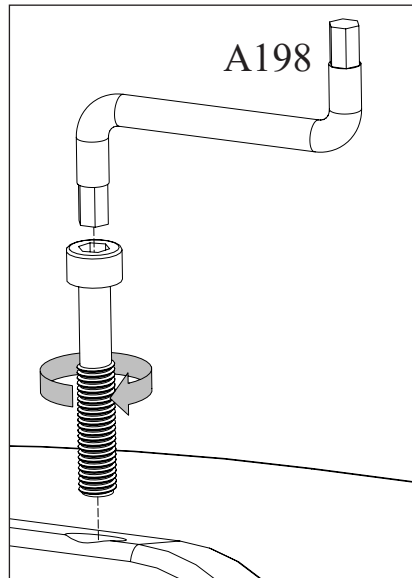

WOOD

041011 Skrivebord 72,6 cm
041011 Desk 72,6 cm
041011 Schreibtisch 72,6 cm

OLIVER FURNITURE
A/S Ndr. Strandvej 119 A
3150 Hellebæk
Denmark
Tel. +45 4970 7317
www.oliverfurniture.com

Teil-Nr. Pieces No. Enheds Nr.	Anzahl Quantities Antal	Colis Nr. Package-no. Pakke nr.	Maß, mm Dimensions, mm Storrelse, mm
1	1	041014	1184 x 684 x 100
4	2	041013	305 x 65 x 24
5	2	041013	660 x 150 x 24
6	2	041013	660 x 150 x 24

1

2

A198
(×1)

A283
(×4)

A284
(×6)

3

A5
(×1)

THE FLAP WAS SECURED FOR SAFE TRANSPORTATION.
REMOVE THESE FIXTURES ONLY AFTER YOU HAVE ASSEMBLED
THE LEGS AND THE TABLE IS STANDING UPRIGHT!