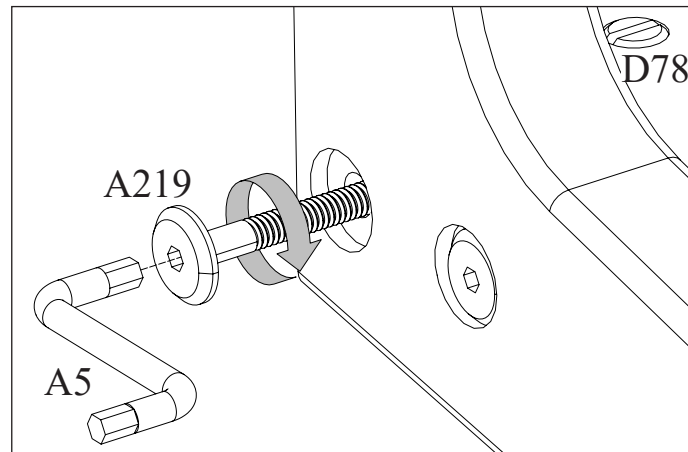

WOOD

041011 Skrivebord 72,6 cm
041011 Desk 72,6 cm
041011 Schreibtisch 72,6 cm

OLIVER FURNITURE
A/S Ndr. Strandvej 119 A
3150 Hellebæk
Denmark
Tel. +45 4970 7317
www.oliverfurniture.com

Teil-Nr. Pieces No. Enheds Nr.	Anzahl Quantities Antal	Colis Nr. Package-no. Pakke nr.	Maß, mm Dimensions, mm Storrelse, mm
1	1	041014	1184 x 684 x 100
4	2	041013	305 x 65 x 24
5	2	041013	660 x 150 x 24
6	2	041013	660 x 150 x 24

1

2

A198
(×1)

A283
(×4)

A284
(×6)

3

A5
(×1)

THE FLAP WAS SECURED FOR SAFE TRANSPORTATION.
REMOVE THESE FIXTURES ONLY AFTER YOU HAVE ASSEMBLED
THE LEGS AND THE TABLE IS STANDING UPRIGHT!