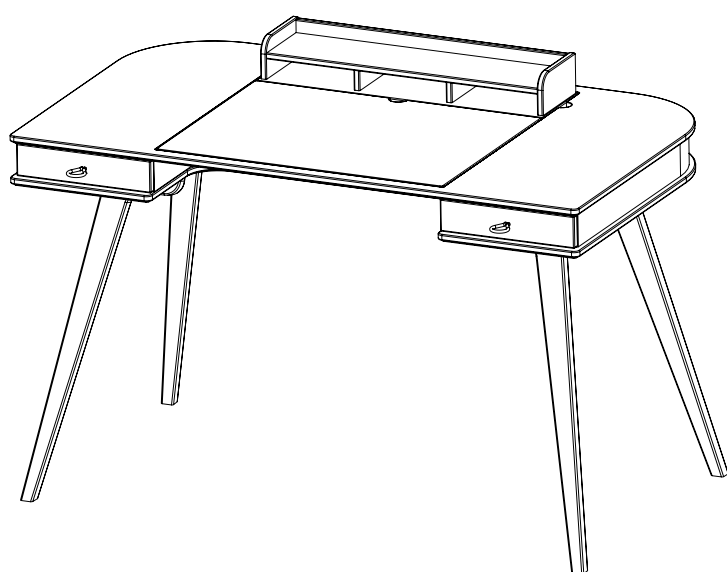

WOOD

041011 Skrivebord 72,6 cm
041011 Desk 72,6 cm
041011 Schreibtisch 72,6 cm

OLIVER FURNITURE
A/S Ndr. Strandvej 119 A
3150 Hellebæk
Denmark
Tel. +45 4970 7317
www.oliverfurniture.com

Teil-Nr. Pieces No. Enheds Nr.	Anzahl Quantities Antal	Colis Nr. Package-no. Pakke nr.	Maß, mm Dimensions, mm Storrelse, mm
1	1	041014	1184 x 684 x 100
4	2	041013	305 x 65 x 24
5	2	041013	660 x 150 x 24
6	2	041013	660 x 150 x 24

1

2

A198
(×1)

A283
(×4)

A284
(×6)

3

A5
(×1)

THE FLAP WAS SECURED FOR SAFE TRANSPORTATION.
REMOVE THESE FIXTURES ONLY AFTER YOU HAVE ASSEMBLED
THE LEGS AND THE TABLE IS STANDING UPRIGHT!