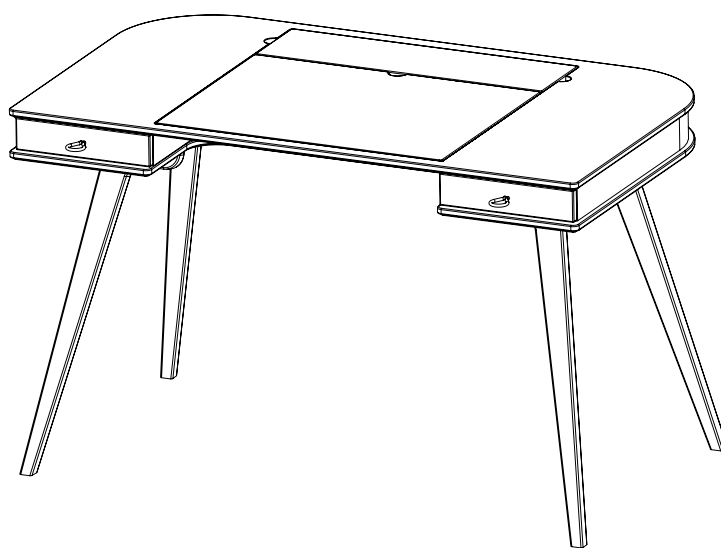

WOOD

041011 Skrivebord 72,6 cm
041011 Desk 72,6 cm
041011 Schreibtisch 72,6 cm

OLIVER FURNITURE
A/S Ndr. Strandvej 119 A
3150 Hellebæk
Denmark
Tel. +45 4970 7317
www.oliverfurniture.com

Teil-Nr. Pieces No. Enheds Nr.	Anzahl Quantities Antal	Colis Nr. Package-no. Pakke nr.	Maß, mm Dimensions, mm Storrelse, mm
1	1	041014	1184 x 684 x 100
4	2	041013	305 x 65 x 24
5	2	041013	660 x 150 x 24
6	2	041013	660 x 150 x 24

1

2

A198
(×1)

A283
(×4)

A284
(×6)

3

A5
(×1)

THE FLAP WAS SECURED FOR SAFE TRANSPORTATION.
REMOVE THESE FIXTURES ONLY AFTER YOU HAVE ASSEMBLED
THE LEGS AND THE TABLE IS STANDING UPRIGHT!