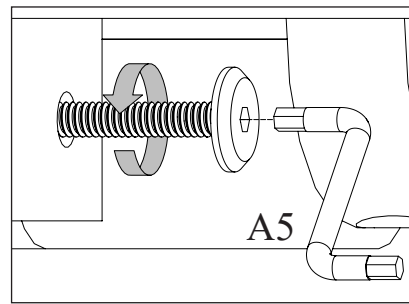

WOOD

041011 Skrivebord 72,6 cm
041011 Desk 72,6 cm
041011 Schreibtisch 72,6 cm

OLIVER FURNITURE
A/S Ndr. Strandvej 119 A
3150 Hellebæk
Denmark
Tel. +45 4970 7317
www.oliverfurniture.com

Teil-Nr. Pieces No. Enheds Nr.	Anzahl Quantities Antal	Colis Nr. Package-no. Pakke nr.	Maß, mm Dimensions, mm Storrelse, mm
1	1	041014	1184 x 684 x 100
4	2	041013	305 x 65 x 24
5	2	041013	660 x 150 x 24
6	2	041013	660 x 150 x 24

1

2

A198
(×1)

A283
(×4)

A284
(×6)

3

A5
(×1)

THE FLAP WAS SECURED FOR SAFE TRANSPORTATION.
REMOVE THESE FIXTURES ONLY AFTER YOU HAVE ASSEMBLED
THE LEGS AND THE TABLE IS STANDING UPRIGHT!